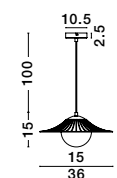

FLY - 9620127

Matt White Metal
& Opal Glass
LED E27 1x12 Watt 230 Volt
IP20 Bulb Excluded
D: 36 H: 115 cm