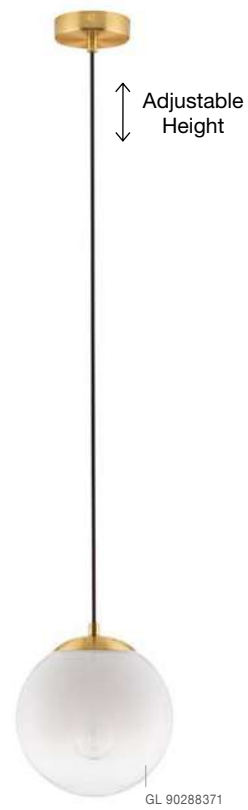

GL 90288421

VITA - 9028842

Brass Gold Metal
 & Gradient White Glass
 LED E27 1x12 Watt 230 Volt
 IP20 Bulb Excluded
 Cable Length: 190 cm
 D: 20 H: 35.5 cm

GL 90928211

GL 90288371

VITA - 9028837
 Brass Gold Metal
 & Gradient White Glass
 LED E27 1x12 Watt 230 Volt
 IP20 Bulb Excluded
 D: 20 H: 120 cm