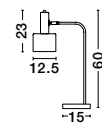

PAZ - 9426652

Gold Metal
Mint Metal Shade
White Base
LED E27 1x12 Watt 230 Volt
IP20 Bulb Excluded
Cable Length: 180 cm
D: 12.5 H: 60 cm