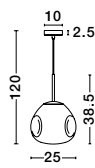

Adjustable Height

GL 91903931

LAVA - 9190393

Gold Metal
Handmade Gold Glass
LED E27 1x12 Watt 230 Volt
IP20 Bulb Excluded
D: 22 H1: 49.6 H2: 120 cm

Adjustable Height

GL 91904021

LAVA - 9190402

Chrome Metal
Handmade Chrome Glass
LED E27 1x12 Watt 230 Volt
IP20 Bulb Excluded
D: 25 H1: 38.5 H2: 120 cm