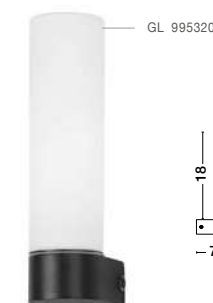

GL 99532023
CORB . 9953203
 Sandy Black Aluminium & Opal Glass
 LED E14 1x5 Watt 230 Volt
 IP44 Bulb Excluded
 L: 5 W: 7.5 H: 21.5 cm

GL 63105421
POLO . 6310542
 White Opal Glass
 Chrome Aluminium
 LED E14 1x5 Watt 230 Volt
 Bulb Excluded IP44
 L: 5 W: 7.5 H: 21.5 cm