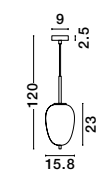

Adjustable Height

GL 96240651

LATO - 9624075

Black Metal & Opal Glass
Black Fabric Wire
LED E14 1x5 Watt 230 Volt
IP20 Bulb Excluded
D: 16.5 H: 120 cm

Adjustable Height

GL 96240661

LATO - 9624076

Black Metal & Opal Glass
Black Fabric Wire
LED E14 1x5 Watt 230 Volt
IP20 Bulb Excluded
D: 15.8 H: 120 cm