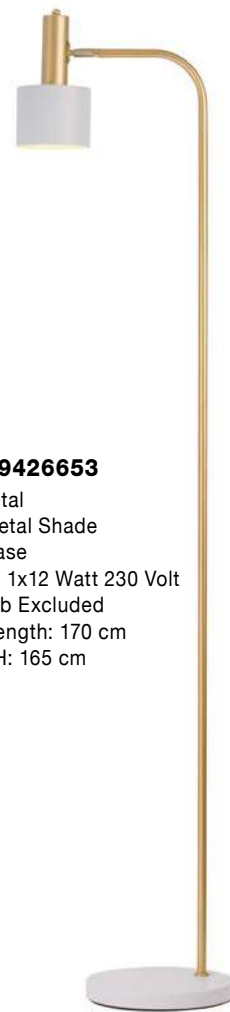

PAZ - 9426651

Gold Metal
White Metal Shade
White Base
LED E27 1x12 Watt 230 Volt
IP20 Bulb Excluded
Cable Length: 180 cm
D: 12.5 H: 60 cm

PAZ - 9050161

Gold Metal
Sandy Black Metal Shade
Black Base
LED E14 1x5 Watt 230 Volt
IP20 Bulb Excluded
Cable Length: 155 cm
D: 28 H: 43.5 cm

PAZ - 9426652

Gold Metal
Mint Metal Shade
White Base
LED E27 1x12 Watt 230 Volt
IP20 Bulb Excluded
Cable Length: 180 cm
D: 12.5 H: 60 cm

PAZ - 9426653

Gold Metal
White Metal Shade
White Base
LED E27 1x12 Watt 230 Volt
IP20 Bulb Excluded
Cable Length: 170 cm
D: 12.5 H: 165 cm