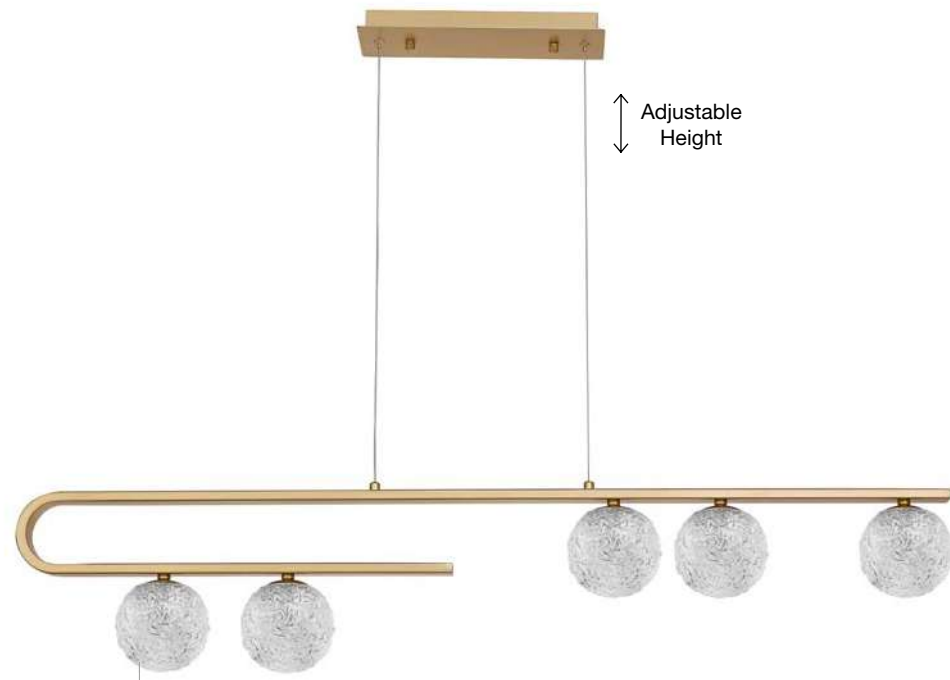

GL 99602731

MIRANO - 9960272

Clear Structured Glass
& Brass Gold Steel
LED G9 3x5 Watt 230 Volt
IP20 Bulb Excluded
L: 80 W: 10 H: 180 cm

GL 99602731

MIRANO - 9960271

Clear Structured Glass
& Brass Gold Steel
LED G9 1x5 Watt 230 Volt
IP20 Bulb Excluded
D: 11 W: 14.5 H: 35 cm

BULB EXCL.

GL 99602731

MIRANO - 9960273

Clear Structured Glass
& Brass Gold Steel
LED G9 5x5 Watt 230 Volt
IP20 Bulb Excluded
L: 113 W: 10 H: 180 cm

BULB EXCL.

Adjustable Height

GL 90060481

KING - 9006048
 Brass Gold Metal
 Blown Clear Glass
 LED G9 3x5 Watt 230 Volt
 IP20 Bulb Excluded
 D: 25 H: 180 cm

Adjustable Height

GL 90060481

KING - 9006049
 Brass Gold Metal
 Blown Clear Glass
 LED G9 5x5 Watt 230 Volt
 IP20 Bulb Excluded
 D: 35 H: 180 cm

Adjustable Height

GL 90060481

KING - 9006050
 Brass Gold Metal
 Blown Clear Glass
 LED G9 5x5 Watt 230 Volt
 IP20 Bulb Excluded
 L: 80 W: 16 H: 180 cm