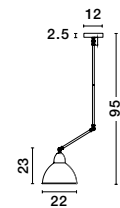

VIRGO - 9420851

Black & Brass Metal
LED E27 1x12 Watt 230 Volt
IP20 Bulb Excluded
D: 22 H: 96 cm