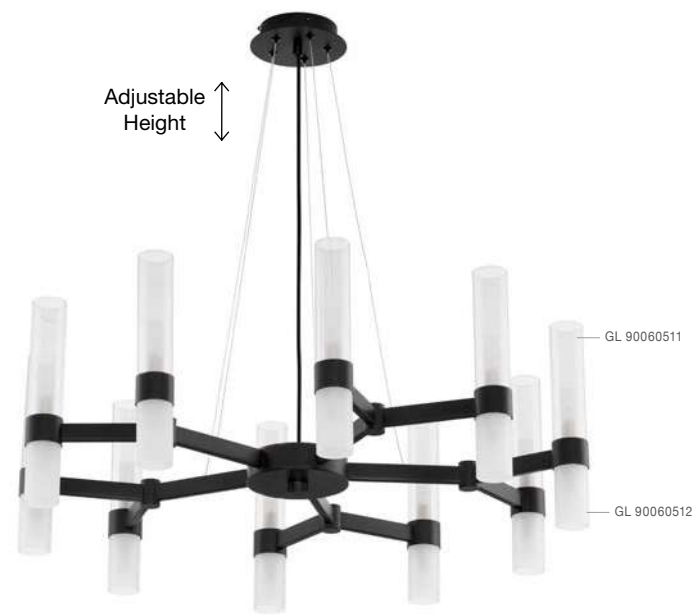

GL 90288361

VITA - 9028836
 Brass Gold Metal
 & Gradient White Glass
 LED E27 1x12 Watt 230 Volt
 IP20 Bulb Excluded
 D: 30 H: 120 cm

GL 90288371

VITA - 9028841
 Brass Gold Metal
 & Gradient White Glass
 LED E27 3x12 Watt 230 Volt
 IP20 Bulb Excluded
 D: 30 H: 120 cm

GL 90288401

VITA - 9028840
 Sandy Gold Metal
 & Gradient White Glass
 LED E27 1x12 Watt 230 Volt
 IP20 Bulb Excluded
 D: 20 H: 25.5 cm

GL 90288391

VITA - 9028839
 Brass Gold Metal
 & Gradient White Glass
 LED E27 1x12 Watt 230 Volt
 IP20 Bulb Excluded
 D: 30 H: 35.5 cm

CENTURY - 9006051
 Matt Black Metal
 Clear & Frost Glass
 LED G9 12x5 Watt 230 Volt
 IP20 Bulb Excluded
 D: 70 H1: 30.5 H2: 210 cm

CENTURY - 9006052
 Matt Black Metal
 Clear & Frost Glass
 LED G9 20x5 Watt 230 Volt
 IP20 Bulb Excluded
 D: 85 H1: 30.5 H2: 210 cm

Adjustable Height

CENTURY - 9006053
 Matt Black Metal
 Clear & Frost Glass
 LED G9 30x5 Watt 230 Volt
 IP20 Bulb Excluded
 D: 120 H1: 42 H2: 210 cm

GL 90060511
 GL 90060512

GL 90060551
 GL 90060552

GL 90060511
 GL 90060512