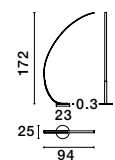

PREMIUM - 9396061

Dimmable
Sandy White Aluminium
& Acrylic
LED 30 Watt 230 Volt
1580Lm 3000K IP20
Cable Length: 245 cm
L: 26 W: 94 H: 172 cm