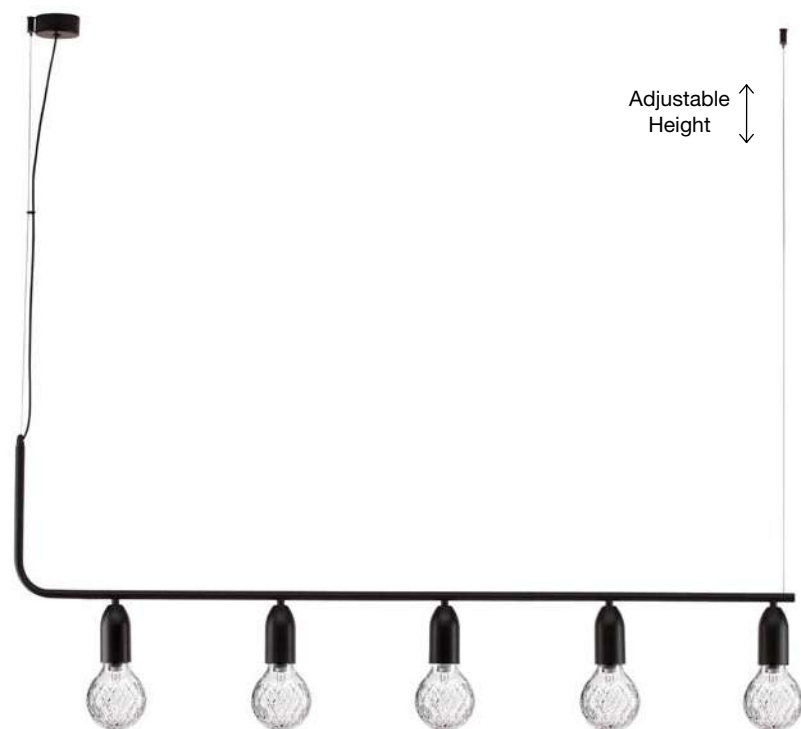

VEDA - 9536419

Black Metal & Clear Glass
LED G9 5x6 Watt 230 Volt
IP20 Bulb Excluded
L: 128 W: 10 H: 120 cm