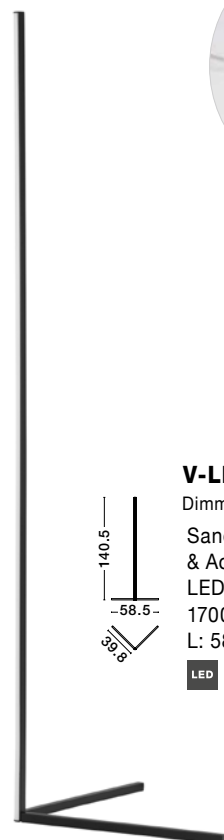

V-LINE - 9267108
Dimmable
Sandy Black Aluminium
& Acrylic
LED 18 Watt 230 Volt
1700Lm 3000K IP20
L: 58.5 W: 39.8 H: 140.5 cm