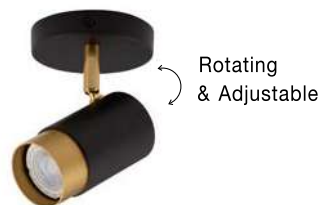

Rotating & Adjustable

POGNO - 9111432

Sandy Black & Gold Aluminium
LED GU10 1x10 Watt 220-240 Volt
IP20 Bulb Excluded
D: 5.4 H: 14 cm

Rotating & Adjustable

POGNO - 9111434

Sandy Black & Gold Aluminium
LED GU10 2x10 Watt 220-240 Volt
IP20 Bulb Excluded
L: 35 W: 6 H: 14 cm