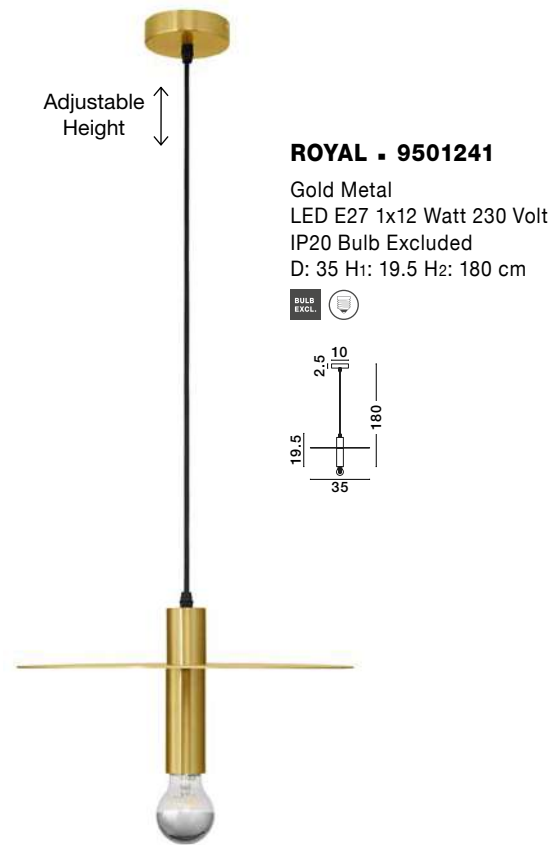

FELIX - 9287917
Gold Aluminium
& Acrylic
LED 20 Watt 220 - 240 Volt
1472Lm 3000K IP20
D: 18 W: 8.8 H: 50 cm

NORWAY - 9287946
 Gold Metal
 Gold Fabric Wire
 LED E27 1x12 Watt 230 Volt
 IP20 Bulb Excluded
 D: 4.5 H₁: 20 H₂: 180 cm

NORWAY - 9287947
 Gold Metal
 Gold Fabric Wire
 LED E27 1x12 Watt 230 Volt
 IP20 Bulb Excluded
 D: 4.5 H₁: 35 H₂: 180 cm

NORWAY - 9287948
 Gold Metal
 Gold Fabric Wire
 LED E27 1x12 Watt 230 Volt
 IP20 Bulb Excluded
 D: 4.5 H₁: 50 H₂: 180 cm

NORWAY - 9287949
 Gold Metal
 Gold Fabric Wire
 LED E27 1x12 Watt 230 Volt
 IP20 Bulb Excluded
 D: 4.5 H₁: 70 H₂: 180 cm

ROYAL - 9501240

Gold Metal
LED E27 1x12 Watt 230 Volt
IP20 Bulb Excluded
D: 20 H1: 14.5 H2: 180 cm