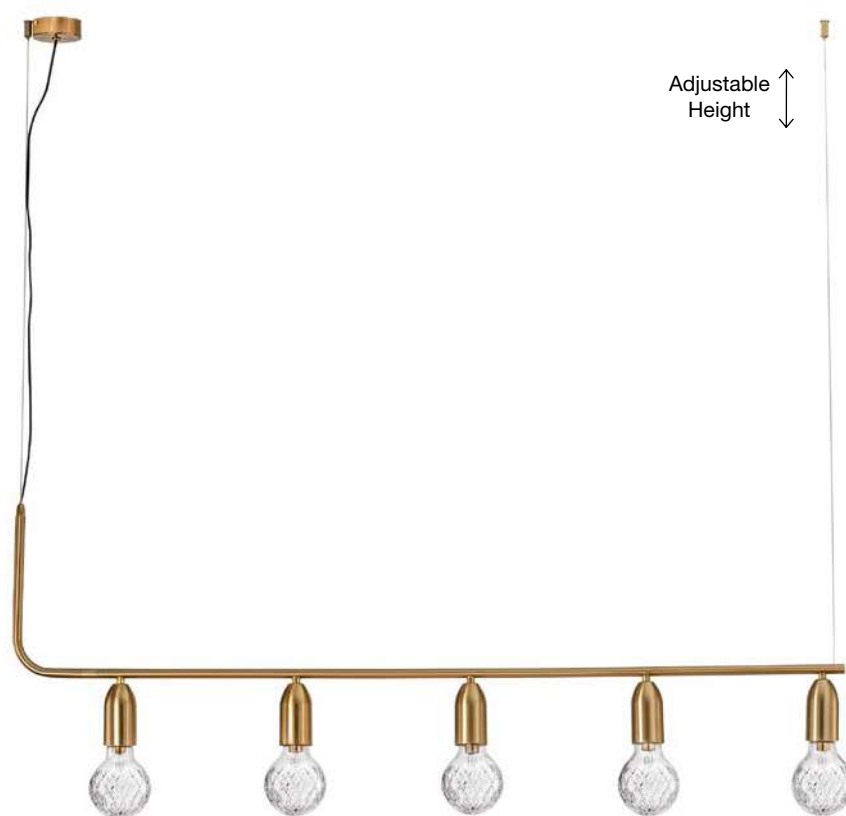

VEDA - 9536419

Black Metal & Clear Glass
LED G9 5x6 Watt 230 Volt
IP20 Bulb Excluded
L: 128 W: 10 H: 120 cm

VEDA - 9536415

Brass Metal & Clear Glass
LED G9 5x6 Watt 230 Volt
IP20 Bulb Excluded
L: 128 W: 10 H: 120 cm