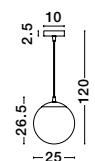

GL 90802001

GL 90803001

GL 90804001

GL 90802511

GL 90803511