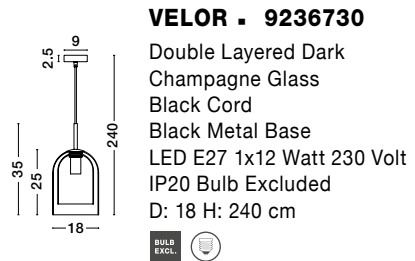

GL 92367201

GL 92367401

VELOR - 9236735
 Double Layered Dark
 Champagne Glass
 Black Cord
 Black Metal Base
 LED E27 3x12 Watt 230 Volt
 IP20 Bulb Excluded
 D: 30 H: 185 cm

GL 92367401

VELOR - 9236730
 Double Layered Dark
 Champagne Glass
 Black Cord
 Black Metal Base
 LED E27 1x12 Watt 230 Volt
 IP20 Bulb Excluded
 D: 18 H: 240 cm