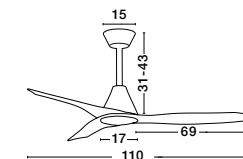

WALL PANEL - 9953200

Wall Panel
L: 10 W: 10 H: 5.5 cm

BLAIRE - 9952365

BLAIRE - 9952360

POTE - 9952364

POTE - 9952363

FAN SPECIFICATIONS

Product Nm.	Body Material	Blades Material	Product Size	Speed	Length of Each Blade	Motor Type	Watt (max.)	Power Supply	Airflow (CFM)	RPM	Noise Level	Weight	Blade Sweep	Summer/Winter Function	Light	Remote Control	Guarantee	Class
9952360	White Aluminium	White ABS	D: 132 cm H: 43 cm	6 Speed Remote	54"	DC	38W	AC220-240V	5250	220	N/A	4,7 Kg	N/A	✓	X	✓	2 Years Light & control 10 Years motor	I
9952365	Black Aluminium	Black ABS	D: 132 cm H: 43 cm	6 Speed Remote	54"	DC	38W	AC220-240V	5250	220	N/A	4,7 Kg	N/A	✓	X	✓	2 Years Light & control 10 Years motor	I