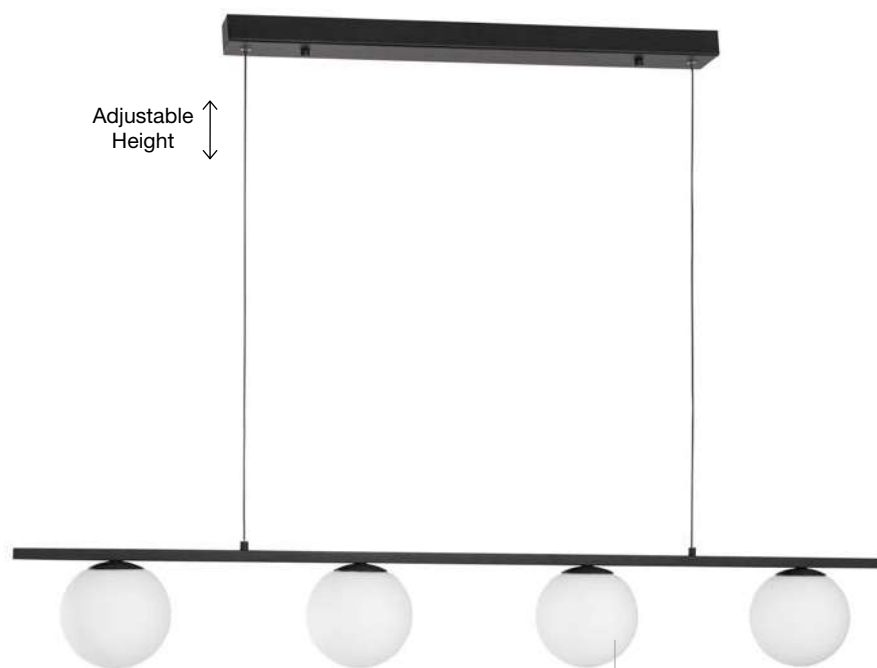

Adjustable Height

GL 99196041

JOLINE - 9919604

Sandy Black Metal & Aluminium
White Opal Glass
LED 26 Watt 240 Volt
1870Lm 3200K IP20
L: 72 W: 12.5 H: 120 cm