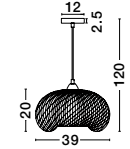

SCARLET . 9142498
Natural Bamboo
Black PVC Wire & Base
LED E27 1x12 Watt 230 Volt
IP20 Bulb Excluded
D: 39 H1: 20 H2: 120 cm