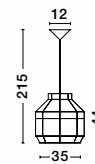

MIA - 9858659
Natural Rattan
Black Fabric Wire & Base
LED E27 1x12 Watt 230 Volt
IP20 Bulb Excluded
D: 35 H1: 44 H2: 215 cm