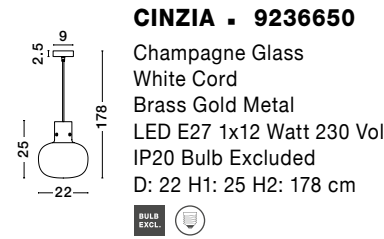

PAULINE . 9695265

Silver Aluminium & Clear Glass
LED 15 Watt 230 Volt
1187Lm 3000K IP20
L: 12 W: 7.5 H: 69 cm

CINZIA - 9236540
 Smoky Glass
 Black Cord
 Black Metal Base
 LED E27 4x12 Watt 230 Volt
 IP20 Bulb Excluded
 L: 180 H: 240 cm

CINZIA - 9236640
 Champagne Glass
 White Cord
 Brass Gold Metal
 LED E27 1x12 Watt 230 Volt
 IP20 Bulb Excluded
 D: 30 H1: 45 H2: 198 cm

CINZIA - 9236650
 Champagne Glass
 White Cord
 Brass Gold Metal
 LED E27 1x12 Watt 230 Volt
 IP20 Bulb Excluded
 D: 22 H1: 25 H2: 178 cm