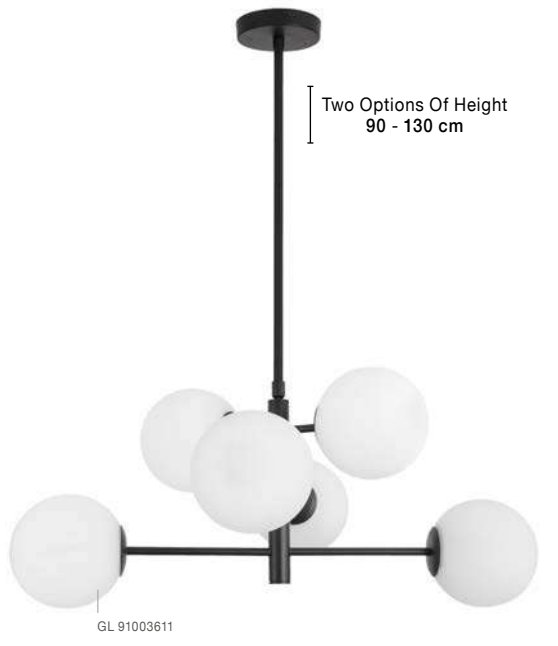

Adjustable Height

IMPERO - 9100441

White Frosted Glass
Black Metal
LED G9 4x5 Watt 230 Volt
IP20 Bulb Excluded
L: 100 W: 15 H: 120 cm

IMPERO - 9190421

White Frosted Glass
Black Metal
LED G9 2x5 Watt 230 Volt
IP20 Bulb Excluded
L: 35 W: 19 H: 33 cm

Two Options Of Height
90 - 130 cm

IMPERO - 9100361

White Frosted Glass
Black Metal
LED E14 6x5 Watt 230 Volt
IP20 Bulb Excluded
D: 70 H1: 31 H2: 120 cm

Adjustable Height

GL 99196041

JOLINE - 9919602

Sandy Black Metal & Aluminium
White Opal Glass
LED 16 Watt 240 Volt
1030Lm 3200K IP20
L: 35 W: 12.5 H: 115 cm