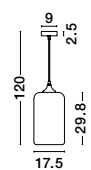

Adjustable Height

GL 97264821

SAVAZ - 9726482

Chrome Glass
Black Metal
Black Fabric Wire
LED E27 1x12 Watt 230 Volt
IP20 Bulb Excluded
D: 28 H1: 14 H2: 120 cm

Adjustable Height

GL 97264811

SAVAZ - 9726481

Chrome Glass
Black Metal
Black Fabric Wire
LED E27 1x12 Watt 230 Volt
IP20 Bulb Excluded
D: 17.5 H1: 29.8 H2: 120 cm