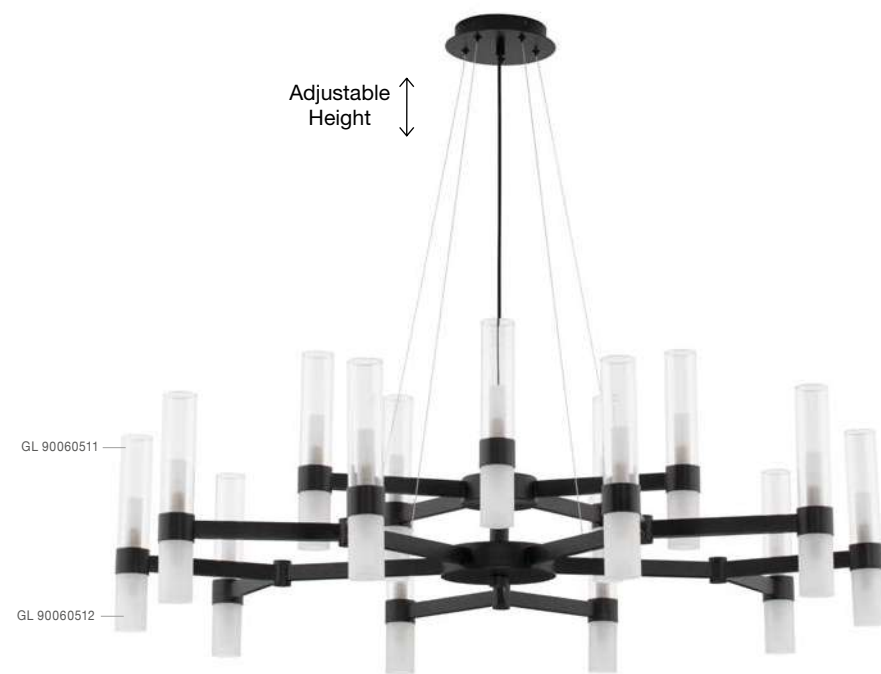

GL 90288361

VITA - 9028836
 Brass Gold Metal
 & Gradient White Glass
 LED E27 1x12 Watt 230 Volt
 IP20 Bulb Excluded
 D: 30 H: 120 cm

GL 90288371

VITA - 9028841
 Brass Gold Metal
 & Gradient White Glass
 LED E27 3x12 Watt 230 Volt
 IP20 Bulb Excluded
 D: 30 H: 120 cm

GL 90288401

VITA - 9028840
 Sandy Gold Metal
 & Gradient White Glass
 LED E27 1x12 Watt 230 Volt
 IP20 Bulb Excluded
 D: 20 H: 25.5 cm

GL 90288391

VITA - 9028839
 Brass Gold Metal
 & Gradient White Glass
 LED E27 1x12 Watt 230 Volt
 IP20 Bulb Excluded
 D: 30 H: 35.5 cm

CENTURY - 9006051
 Matt Black Metal
 Clear & Frost Glass
 LED G9 12x5 Watt 230 Volt
 IP20 Bulb Excluded
 D: 70 H1: 30.5 H2: 210 cm

CENTURY - 9006052
 Matt Black Metal
 Clear & Frost Glass
 LED G9 20x5 Watt 230 Volt
 IP20 Bulb Excluded
 D: 85 H1: 30.5 H2: 210 cm

Adjustable Height

CENTURY - 9006053
 Matt Black Metal
 Clear & Frost Glass
 LED G9 30x5 Watt 230 Volt
 IP20 Bulb Excluded
 D: 120 H1: 42 H2: 210 cm

GL 90060511
 GL 90060512

GL 90060551
 GL 90060552

GL 90060511
 GL 90060512