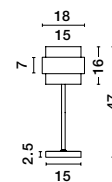

GL 92363621

SIANNA - 9236400
Smoky Glass
Brass Gold Metal
LED E27 1x12 Watt 230 Volt
IP20 Bulb Excluded
Cable Length: 165 cm
D: 18 H: 47 cm