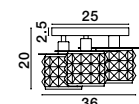

LAWAN - 9009293

Gold Leaf & Matt Black Metal
Structured Glass
LED E14 3x5 Watt 230 Volt
IP20 Bulb Excluded
D: 36 H: 20 cm