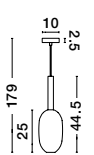

GL 90288331

AMELIA - 9028833
Sandy Gold Metal & Clear Glass
LED G9 1x5 Watt 230 Volt
IP20 Bulb Excluded
D: 14 H: 179 cm