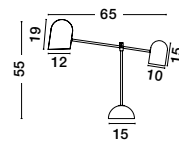

Rotating & Adjustable

BISHOP - 9501225

Gold & Black Metal & Marble
LED E27 1x12 Watt 230 Volt
IP20 Bulb Excluded
Cable Length: 150 cm
D: 15 W: 20.5 H: 55 cm

Rotating & Adjustable

Rotating & Adjustable

NELA - 9501231