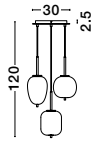

LATO - 9624068

Opal Glass
Brass Gold Metal
Black Fabric Wire
LED E14 3x5 Watt 230 Volt
IP20 Bulb Excluded
D: 30 H: 120 cm