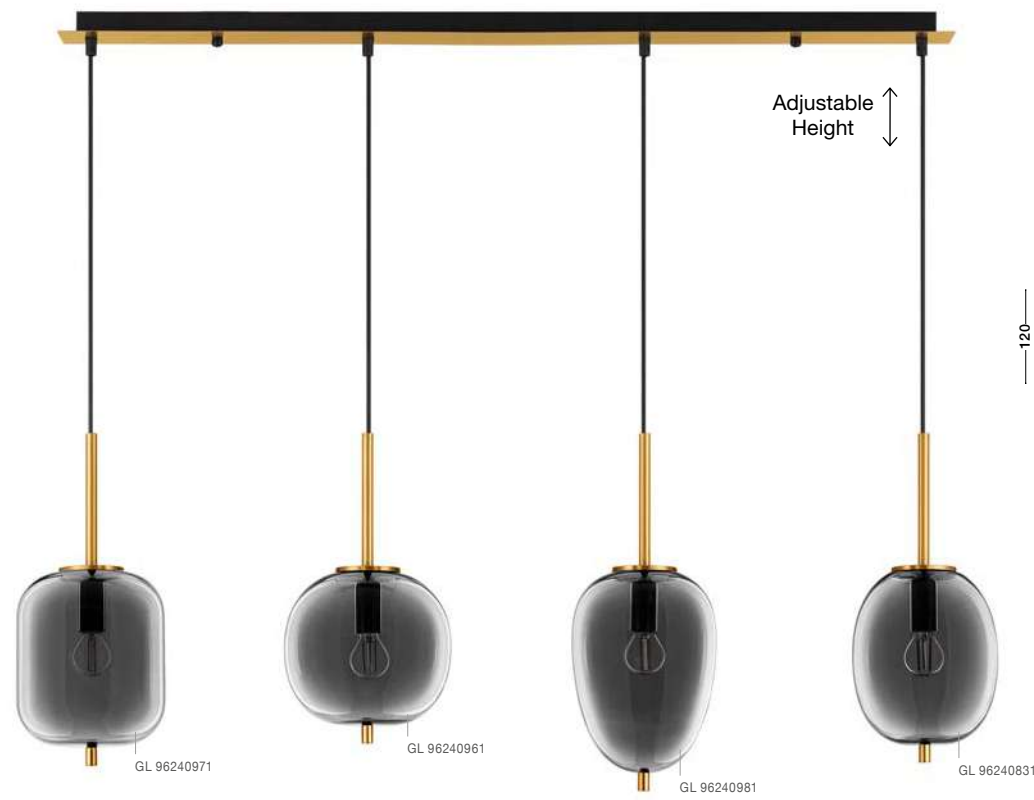

LATO - 9624083
Brass Gold Metal & Smoky Glass
Black Fabric Wire
LED E14 4x5 Watt 230 Volt
IP20 Bulb Excluded
L: 110 W: 18.5 H: 120 cm