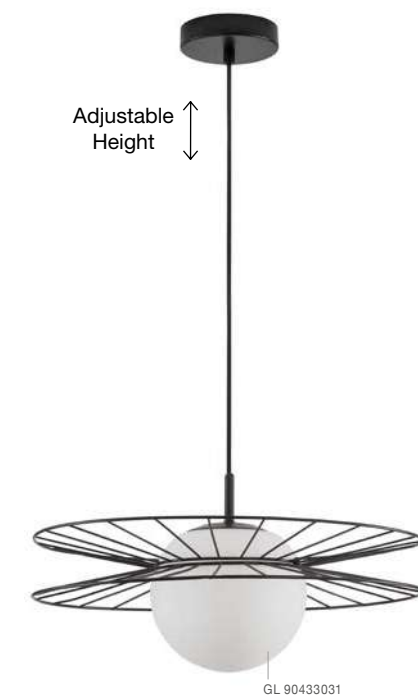

GL 90433031

ELLERY - 9043302

Sandy Black Metal
& Opal Glass
LED E27 1x12 Watt 230 Volt
IP20 Bulb Excluded
D: 45 H: 22.5 H2: 150 cm