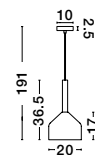

GL 92366001

GL 90288291

AMELIA - 9028829
 Sandy Gold Metal & Clear Glass
 LED G9 1x5 Watt 230 Volt
 IP20 Bulb Excluded
 D: 24 H: 191 cm

GL 90288301

AMELIA - 9028830
 Sandy Gold Metal & Clear Glass
 LED G9 1x5 Watt 230 Volt
 IP20 Bulb Excluded
 D: 20 H: 191 cm