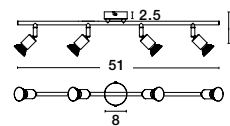

LUP - 960004
Satin Gold Metal
LED GU10 4x10 Watt 230 Volt
IP20 Bulb Excluded
L: 51 W: 8 H: 10.9 cm