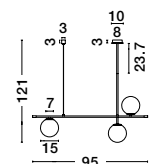

GIT - 9009295
Matt Black & Gold Metal
Opal Glass
LED G9 2x5 Watt 230 Volt
IP20 Bulb Excluded
Included Two parts Of Metal
23.7 cm Each Part
L: 95 W: 15 H: 73.5 H2: 121 cm