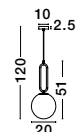

GRUS . 9191201

Brass Metal
Opal Glass
LED E27 1x12 Watt 230 Volt
IP20 Bulb Excluded
D: 20 H1: 51 H2: 120 cm