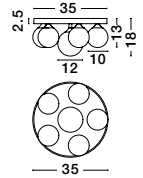

EDEM - 9080129
Sandy Black Aluminium
Opal Glass
LED G9 6x5 Watt 220 Volt
IP20 Bulb Excluded IP20
D: 35 H: 18 cm