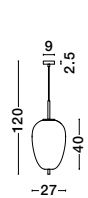

LATO - 9624063

Opal Glass
Brass Gold Metal
Black Fabric Wire
LED E27 1x12 Watt 230 Volt
IP20 Bulb Excluded
D: 27 H: 40 H₂: 120 cm