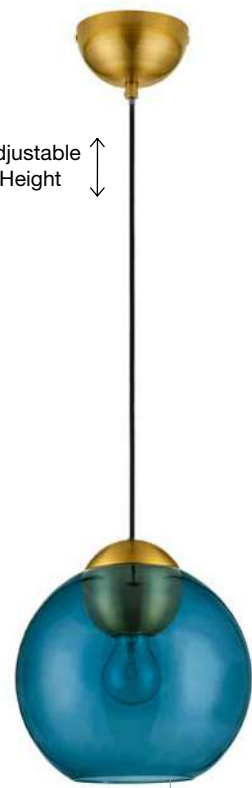

GL 91912411

LONI - 9191241

Brass Metal
Champagne Glass
LED E27 1x12 Watt 230 Volt
IP20 Bulb Excluded
D: 24 H: 32 H2: 120 cm

Adjustable Height

GL 90092431

MIDORI . 9009243
Brass Gold Metal & Pink Glass
LED E27 1x12 Watt 230 Volt
IP20 Bulb Excluded
D: 24 H1: 24.8 H2: 183.8 cm