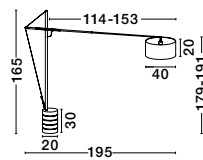

TRACCIA - 41455402

Iron & Plastic
White Fabric Shade
LED E27 1x12 Watt 230 Volt
IP20 Bulb Excluded
Cable Length: 240 cm
L: 195 W: 40 H: 165