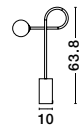

07

floor & table lamps

VOICE - 9061429

Sandy Black Aluminium
& Acrylic
LED 12 Watt 220 Volt
960Lm 3000K IP20
Cable Length: 190 cm
L: 192 W: 12 H: 20-250 cm

GL 90102241

DEDALO - 9010223

Sandy Black Aluminium
& Opal Glass
LED G9 1x5 Watt 230 Volt
IP20 Bulb Excluded
Cable Length: 150 cm
D: 10 H: 63.8 cm