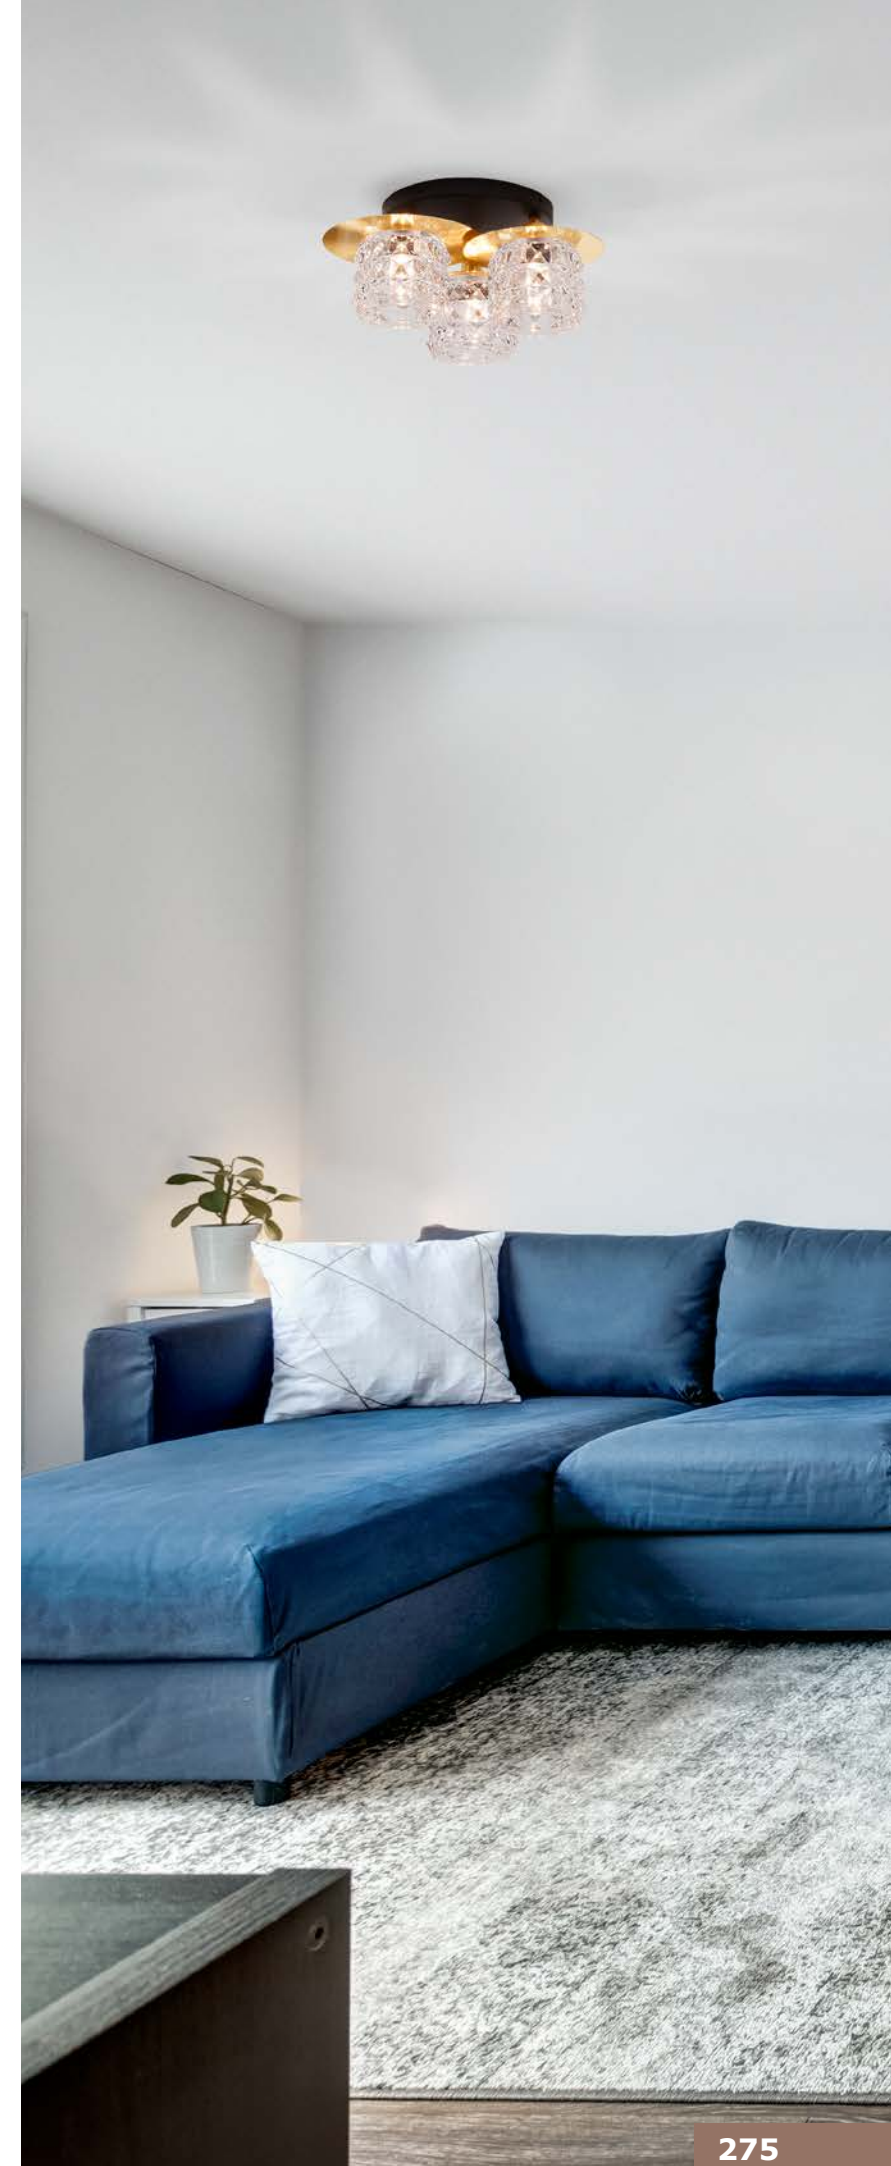

GL 9624221

WING - 9624221

White Metal & Glass
LED 30 Watt 230 Volt
1800Lm 3000K IP20
D: 43 H: 9 cm

GL 9624222

WING - 9624222

White Metal & Glass
LED 40 Watt 230 Volt
2400Lm 3000K IP20
D: 53 H: 9 cm

GL 9009291

LAWAN - 9009292

Chrome & Matt Black Metal
Structured Glass
LED E14 3x5 Watt 230 Volt
IP20 Bulb Excluded
D: 36 H: 20 cm

GL 9009291

LAWAN - 9009293

Gold Leaf & Matt Black Metal
Structured Glass
LED E14 3x5 Watt 230 Volt
IP20 Bulb Excluded
D: 36 H: 20 cm