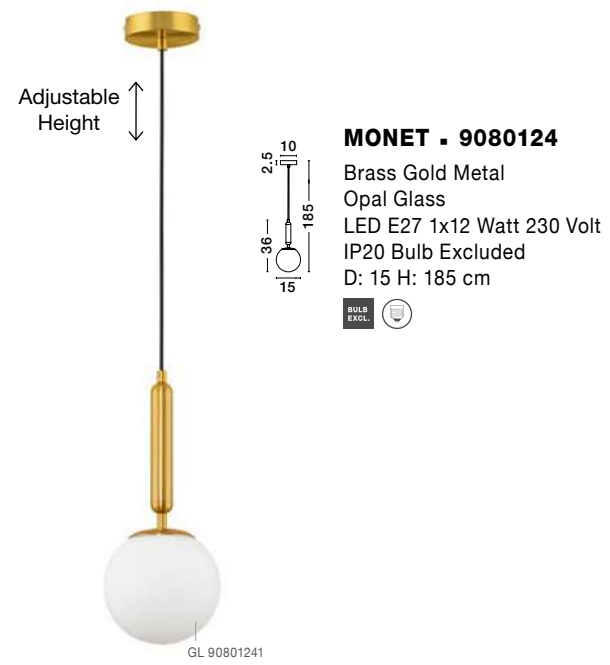

Rotatable

GL 90092941

Two Options Of Height
 73.5 - 121 cm

GL 90092941

GIT - 9009295
 Matt Black & Gold Metal
 Opal Glass
 LED G9 2x5 Watt 230 Volt
 IP20 Bulb Excluded
 Included Two parts Of Metal
 23.7 cm Each Part
 L: 95 W: 15 H: 73.5 H2: 121 cm

GL 91433061

Adjustable Height

Rotatable

VITRA - 9143309
 Satin Gold & Black Metal
 White Opal Glass
 LED G9 12x5 Watt 220 Volt
 IP20 Bulb Excluded
 L: 150 H: 200 cm

GL 91853611

ALVAREZ - 9185361
 Satin Gold Metal
 & Black Marble
 White Opal Glass
 LED E14 1x5 Watt 230 Volt
 Bulb Excluded IP20
 Cable Length: 160 cm
 L: 22 W: 15 H: 51 cm

GL 91367021

ALVAREZ - 9136702
 Satin Gold Metal
 & Black Marble
 White Opal Glass
 LED E27 1x12 Watt 230 Volt
 Bulb Excluded IP20
 Cable Length: 160 cm
 L: 31 W: 25 H: 140 cm

MONET - 9080124
 Brass Gold Metal
 Opal Glass
 LED E27 1x12 Watt 230 Volt
 IP20 Bulb Excluded
 D: 15 H: 185 cm

MONET - 9080125
 Brass Gold Metal
 Opal Glass
 LED E27 1x12 Watt 230 Volt
 IP20 Bulb Excluded
 D: 15 W: 18.5 H: 30 cm

MONET - 9080127
 Brass Gold Metal
 Opal Glass
 LED E27 3x12 Watt 230 Volt
 IP20 Bulb Excluded
 D: 35 H: 155 cm