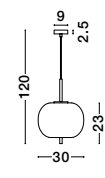

LATO - 9624071

Black Metal & Opal Glass
Black Fabric Wire
LED E27 1x12 Watt 230 Volt
IP20 Bulb Excluded
D: 30 H: 120 cm