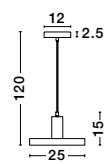

Adjustable Height

VEDA - 9536414
 Brass Metal & Clear Glass
 LED G9 5x6 Watt 230 Volt
 IP20 Bulb Excluded
 D: 40 H: 150 cm

Adjustable Height ↑↓

GARNI - 9417053

Black Metal Outside
Gold Inside
Black PVC Wire
LED E27 1x12 Watt 230 Volt
IP20 Bulb Excluded
D: 25 H: 15 H₂: 120 cm