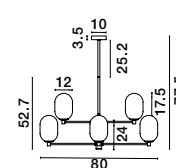

BALOR - 9009245

Brass Gold Metal
Gradient White Glass
LED G9 8x5 Watt 230 Volt
IP20 Bulb Excluded
Included Two parts Of Metal
25.2 cm Each Part
D: 80 H1: 52.7 H2: 77.5 cm