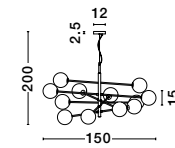

VITRA - 9143304
Satin Gold & Black Metal
White Opal Glass
LED G9 4x5 Watt 220 Volt
IP20 Bulb Excluded
L: 103 W: 85 H1: 30 H2: 130 cm

VITRA - 9143309
Satin Gold & Black Metal
White Opal Glass
LED G9 12x5 Watt 220 Volt
IP20 Bulb Excluded
L: 150 H: 200 cm