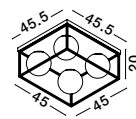

JULIET . 9206403

Brass & Black Metal
White Opal Glass
LED E14 4x12 Watt 230 Volt
IP20 Bulb Excluded
L: 45 W: 45 H: 20 cm