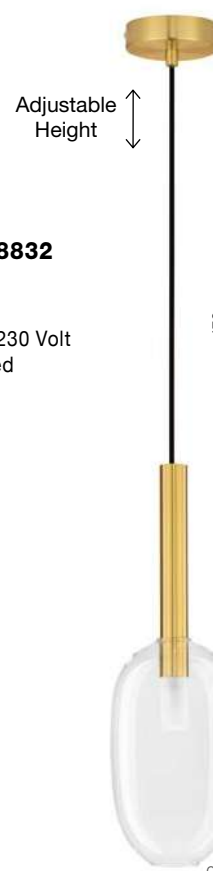

GL 90288321

AMELIA - 9028832
Sandy Gold Metal & Clear Glass
LED G9 1x5 Watt 230 Volt
IP20 Bulb Excluded
D: 15 H: 150 cm

GL 90288331

AMELIA - 9028833
Sandy Gold Metal & Clear Glass
LED G9 1x5 Watt 230 Volt
IP20 Bulb Excluded
D: 14 H: 179 cm