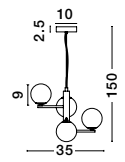

AGRIGENTO - 1700306002

Opal Glass
Antique Brass Metal
LED G9 4x5 Watt 230 Volt
IP20 Bulb Excluded
D: 35 H: 150 cm