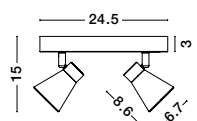

DUBLIN - 9155812
Sandy Black Metal
LED GU10 2x10 Watt 230 Volt
IP20 Bulb Excluded
L: 24.5 W: 5.5 H: 15 cm