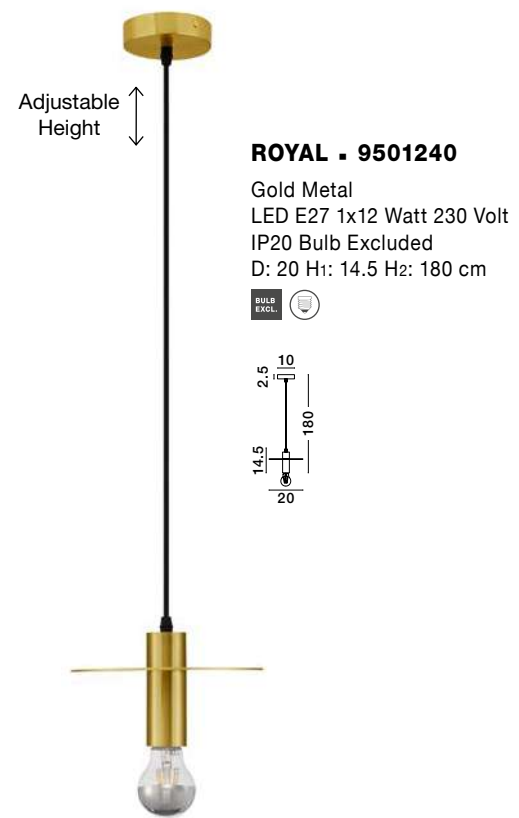

ROYAL - 9501240

Gold Metal
LED E27 1x12 Watt 230 Volt
IP20 Bulb Excluded
D: 20 H1: 14.5 H2: 180 cm

ROYAL - 9501241

Gold Metal
LED E27 1x12 Watt 230 Volt
IP20 Bulb Excluded
D: 35 H1: 19.5 H2: 180 cm

ROYAL - 9501242

Black Metal
LED E27 1x12 Watt 230 Volt
IP20 Bulb Excluded
D: 20 H1: 14.5 H2: 180 cm

ROYAL - 9501243

Black Metal
LED E27 1x12 Watt 230 Volt
IP20 Bulb Excluded
D: 35 H1: 19.5 H2: 180 cm