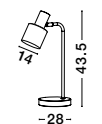

PAZ - 9050161

Gold Metal
Sandy Black Metal Shade
Black Base
LED E14 1x5 Watt 230 Volt
IP20 Bulb Excluded
Cable Length: 155 cm
D: 28 H: 43.5 cm