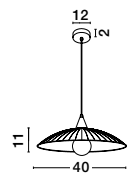

SHELL - 7326501
Chrome Metal
White & Clear Structured Glass
LED E27 1x12 Watt 230 Volt
IP20 Bulb Excluded
D: 40 H1: 11 H2: 100 cm

GL 73265011