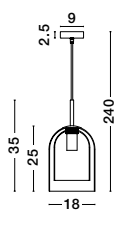

VELOR - 9236700
Double Layered Smoky Glass
Black Cord
Black Metal Base
LED E27 1x12 Watt 230 Volt
IP20 Bulb Excluded
D: 18 H: 240 cm