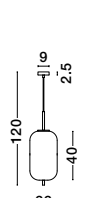

GL 96240611

LATO - 9624061

Opal Glass
Brass Gold Metal
Black Fabric Wire
LED E27 1x12 Watt 230 Volt
IP20 Bulb Excluded
D: 30 H: 23 H₂: 120 cm

GL 96240621

LATO - 9624062

Opal Glass
Brass Gold Metal
Black Fabric Wire
LED E27 1x12 Watt 230 Volt
IP20 Bulb Excluded
D: 22 H: 40 H₂: 120 cm