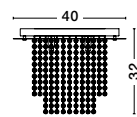

ZEFFARI - 9361083

Golden Leaf Aluminium
& K9 Crystal
LED 40 Watt 230 Volt
2400Lm 4000K IP20
D: 50 H: 10.7 cm

CR 93610821

FONTANA - 9361082

Chrome Metal
K9 Crystal
LED G9 5x5 Watt 230 Volt
IP20 Bulb Excluded
D: 40 H: 32 cm