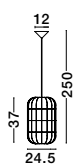

AURORA - 9587161
Natural Rattan
Black Fabric Wire & Base
LED E27 1x12 Watt 230 Volt
IP20 Bulb Excluded
D: 24.5 H1: 37 H2: 250 cm