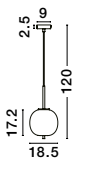

LATO - 96240961
Brass Gold Metal & Smoky Glass
Black Fabric Wire
LED E14 1x5 Watt 230 Volt
IP20 Bulb Excluded
D: 18.5 H: 120 cm