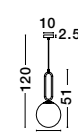

GRUS . 9191202

Matt Black Metal
Opal Glass
LED E27 1x12 Watt 230 Volt
IP20 Bulb Excluded
D: 20 H1: 51 H2: 120 cm