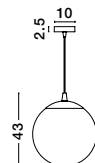

LAZIONE - 9080400
Gradient Smoke Glass
Chrome Aluminium
LED E27 1x12 Watt 230 Volt
IP20 Bulb Excluded
D: 40 H1: 43 H2: 120 cm