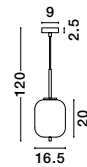

LATO - 9624065

Opal Glass
Brass Gold Metal
Black Fabric Wire
LED E14 1x5 Watt 230 Volt
IP20 Bulb Excluded
D: 16.5 H: 20 H₂: 120 cm