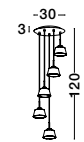

12.6

Adjustable Height

BOCCALE - 1300301305

Chrome Aluminium
Clear Glass
LED G9 5x5 Watt 230 Volt
IP20 Bulb Excluded
D: 30 H: 120 cm

GL 13003013012
GL 13003013011

30

Adjustable Height

BOCCALE - 1300301306