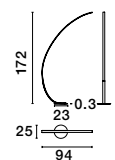

PREMIUM - 9396060

Dimmable
Sandy Black Aluminium
& Acrylic
LED 30 Watt 230 Volt
1580Lm 3000K IP20
Cable Length: 245 cm
L: 26 W: 94 H: 172 cm