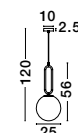

GRUS . 9191252

Matt Black Metal
Opal Glass
LED E27 1x12 Watt 230 Volt
IP20 Bulb Excluded
D: 25 H1: 56 H2: 120 cm