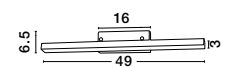

MODENA - 787003
Chrome Aluminium & Acrylic
LED 12 Watt 230 Volt
874Lm 3000K IP44
L: 49 W1: 3 W2: 7.5 H: 6.5 cm
LED WARM WHITE DRIVER INCL.