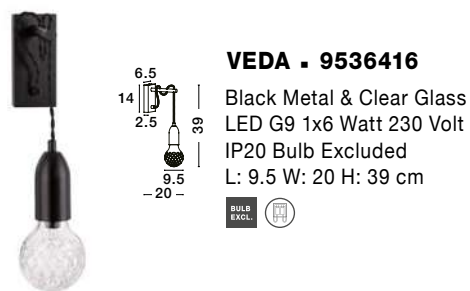

NORWAY - 9287949
 Gold Metal
 Gold Fabric Wire
 LED E27 1x12 Watt 230 Volt
 IP20 Bulb Excluded
 D: 4.5 H₁: 70 H₂: 180 cm

ROYAL - 9501240

Gold Metal
LED E27 1x12 Watt 230 Volt
IP20 Bulb Excluded
D: 20 H1: 14.5 H2: 180 cm

ROYAL - 9501241

Gold Metal
LED E27 1x12 Watt 230 Volt
IP20 Bulb Excluded
D: 35 H1: 19.5 H2: 180 cm

ROYAL - 9501242

Black Metal
LED E27 1x12 Watt 230 Volt
IP20 Bulb Excluded
D: 20 H1: 14.5 H2: 180 cm

ROYAL - 9501243

Black Metal
LED E27 1x12 Watt 230 Volt
IP20 Bulb Excluded
D: 35 H1: 19.5 H2: 180 cm

VEDA - 9536419

Black Metal & Clear Glass
LED G9 5x6 Watt 230 Volt
IP20 Bulb Excluded
L: 128 W: 10 H: 120 cm

VEDA - 9536415