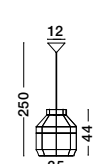

MIA - 9858596
Ivory Rattan
White Fabric Wire & Base
LED E27 1x12 Watt 230 Volt
IP20 Bulb Excluded
D: 35 H1: 44 H2: 250 cm