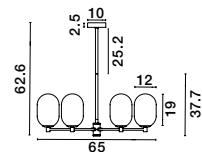

BALOR - 9009246

Brass Gold Metal
Gradient White Glass
LED G9 6x5 Watt 230 Volt
IP20 Bulb Excluded
Included Two parts Of Metal
25.2 cm Each Part
D: 65 H1: 37.7 H2: 62.6 cm