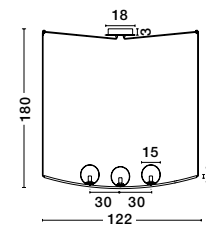

VITTON - 8279602
Brass Metal
White Glossy Glass
Brass Fabric Cable
LED E14 3x5 Watt 230 Volt
IP20 Bulb Excluded
L: 122 W: 15 H: 180 cm

GL 82796011

GL 82796021