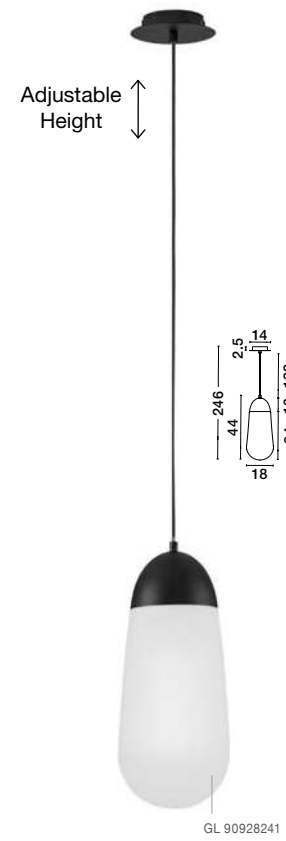

BLAKY - 9092824
Matt Black Metal
& Opal Glass
LED E14 1x5 Watt 230 Volt
IP20 Bulb Excluded
D: 18 H: 246 cm

GL 90928241