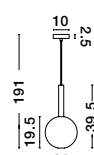

GL 90288311

AMELIA - 9028831
Sandy Gold Metal & Clear Glass
LED G9 1x5 Watt 230 Volt
IP20 Bulb Excluded
D: 20 H: 191 cm