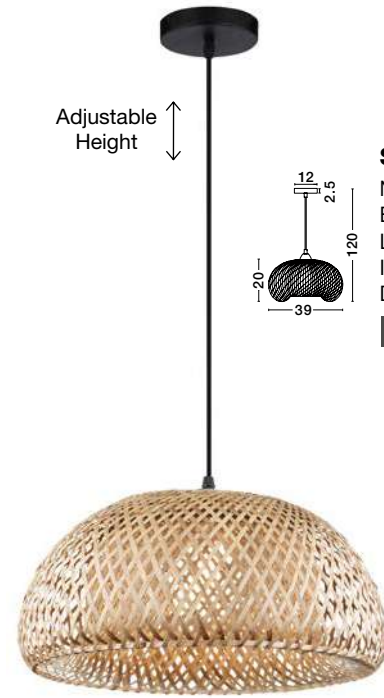

Adjustable Height

SCARLET . 9142498
Natural Bamboo
Black PVC Wire & Base
LED E27 1x12 Watt 230 Volt
IP20 Bulb Excluded
D: 39 H1: 20 H2: 120 cm