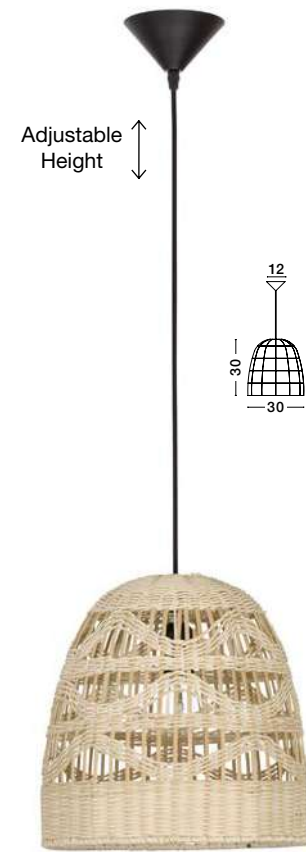

Adjustable Height

PIETRA - 673603
 Black Metal
 LED E27 3x12 Watt 230 Volt
 IP20 Bulb Excluded
 D: 30 H: 135 cm

03

wood & rattan

Adjustable Height

MARLO - 9586505
Natural Rattan
Black Fabric Wire & Base
LED E27 1x12 Watt 230 Volt
IP20 Bulb Excluded
D: 30 H1: 30 H2: 185 cm