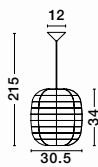

Adjustable Height

AURORA - 9587162
 Ivory Rattan
 White Fabric Wire & Base
 LED E27 1x12 Watt 230 Volt
 IP20 Bulb Excluded
 D: 24.5 H1: 37 H2: 250 cm

Adjustable Height

MELODY - 9858719
Natural Rattan
Black Fabric Wire & Base
LED E27 1x12 Watt 230 Volt
IP20 Bulb Excluded
D: 30.5 H1: 34 H2: 215 cm