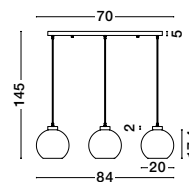

PALMER - 9241150
Smoky Glass
Black Cord
Black Metal Base
LED E27 3x12 Watt 230 Volt
IP20 Bulb Excluded
L: 84 H: 17.4 H2: 145 cm