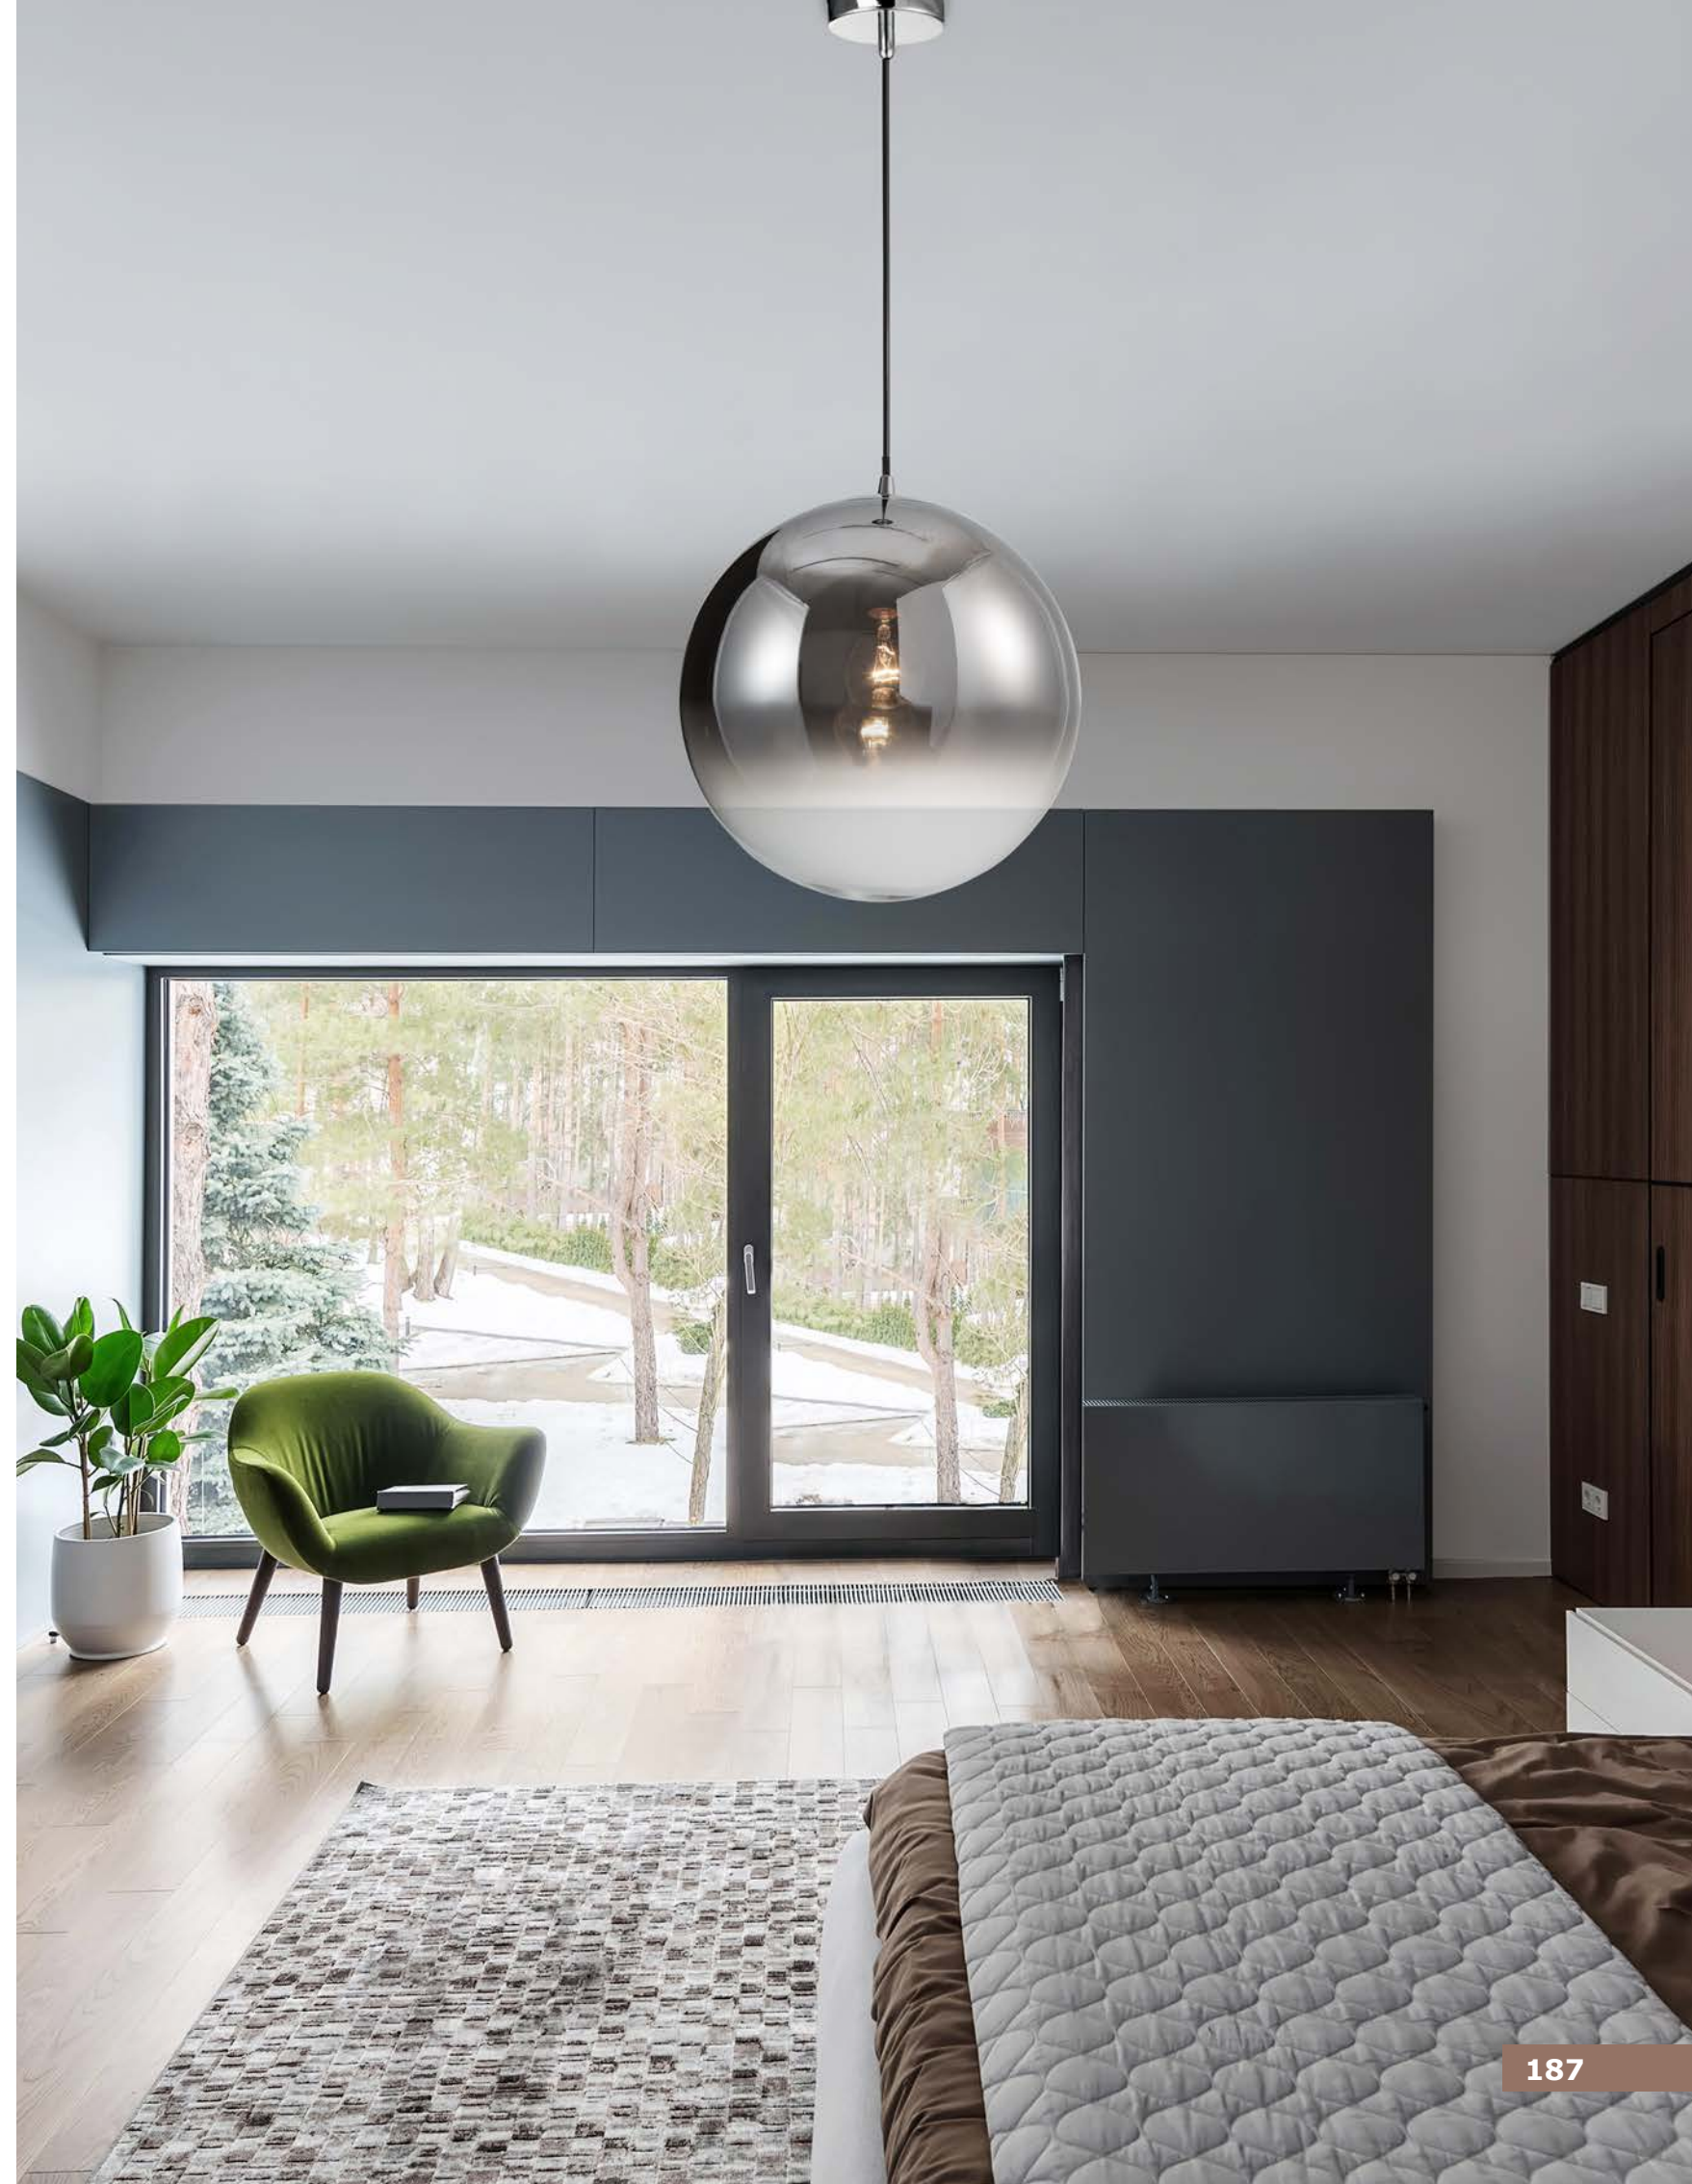

GL 90802511

NAZIO - 9080251
 Gradient Copper Glass
 Chrome Aluminium
 LED E27 1x12 Watt 230 Volt
 IP20 Bulb Excluded
 D: 25 H1: 26.5 H2: 120 cm

GL 90803511

NAZIO - 9080351
 Gradient Copper Glass
 Chrome Aluminium
 LED E27 1x12 Watt 230 Volt
 IP20 Bulb Excluded
 D: 35 H1: 37 H2: 120 cm