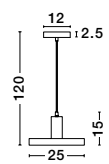

GARNI - 9417050

Gold Metal
Outside & Inside
Black PVC Wire
LED E27 1x12 Watt 230 Volt
IP20 Bulb Excluded
D: 25 H: 15 H₂: 120 cm