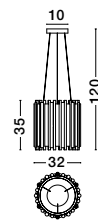

FELIX - 9287916
Gold Aluminium
& Acrylic
LED G9 6x5 Watt 230 Volt
IP20 Bulb Excluded
D: 32 H: 35 H2: 120 cm