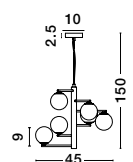

AGRIGENTO - 1700306001

Opal Glass
Antique Brass Metal
LED G9 6x5 Watt 230 Volt
IP20 Bulb Excluded
D: 45 H: 150 cm