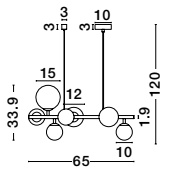

ODILLIA - 9028858

Opal Glass & Matt Gold Metal
LED G9 7x5 Watt 230 Volt
IP20 Bulb Excluded
L: 65 W: 28.9 H: 120 cm