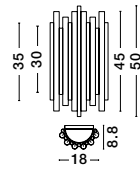

FELIX - 9287917
Gold Aluminium
& Acrylic
LED 20 Watt 220 - 240 Volt
1472Lm 3000K IP20
D: 18 W: 8.8 H: 50 cm