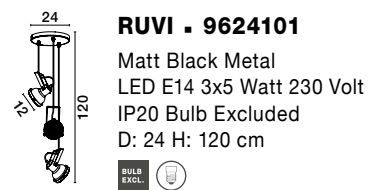

Adjustable Height

OSTERIA - 420201

Shining Black Steel Outside
Matt White Inside
Black Fabric Wire
LED E27 1x12 Watt 230 Volt
IP20 Bulb Excluded
D: 46 H: 26 H2: 115 cm

Adjustable Height

OSTERIA - 420202

Shining White Steel Outside
Matt White Inside
White Fabric Wire
LED E27 1x12 Watt 230 Volt
IP20 Bulb Excluded
D: 46 H: 26 H2: 115 cm