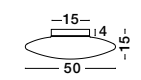

PRESSIONE - 620442
Opal Glass
Chrome Metal
LED E27 3x12 Watt 230 Volt
IP20 Bulb Excluded
D: 50 H: 15 cm