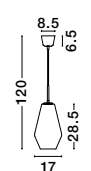

Adjustable Height

GL 97241411

VEIRO - 9724141

Chrome Glass
Black Metal
Black Fabric Wire
LED E27 1x12 Watt 230 Volt
IP20 Bulb Excluded
D: 30 H1: 22 H2: 120 cm

Adjustable Height

GL 97241011

VEIRO - 9724101

Chrome Glass
Black Metal
Black Fabric Wire
LED E27 1x12 Watt 230 Volt
IP20 Bulb Excluded
D: 17 H1: 28.5 H2: 120 cm