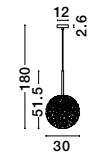

GL 91602111

MIRANO - 9160211

Clear Structured Glass & Brass Gold Steel
LED G9 1x5 Watt 230 Volt
IP20 Bulb Excluded
D: 15 H: 35.5 H2: 180 cm

GL 92602111

MIRANO - 9260211

Clear Structured Glass & Brass Gold Steel
LED E27 1x12 Watt 230 Volt
IP20 Bulb Excluded
D: 30 H: 51.5 H2: 180 cm