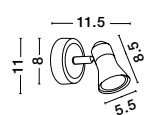

GALERIA - 663001

Satin Nickel
Chrome Aluminium
LED GU10 1x10 Watt 230 Volt
IP20 Bulb Excluded
D: 8 W: 11.5 H: 11 cm