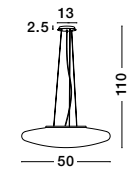

Adjustable Height

GL 45876011

PRESSIONE - 4587601
 Opal Glass
 Satin Metal Base
 Chrome Aluminium
 LED E27 4x12 Watt 230 Volt
 IP20 Bulb Excluded
 D: 60 H: 110 cm

Adjustable Height

GL 45876021

PRESSIONE - 4587602
 Opal Glass
 Satin Metal Base
 Chrome Aluminium
 LED E27 3x12 Watt 230 Volt
 IP20 Bulb Excluded
 D: 50 H: 110 cm