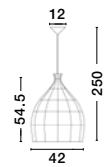

DESTIN - 9586702
Gray Rattan
Black Fabric Wire & Base
LED E27 1x12 Watt 230 Volt
IP20 Bulb Excluded
D: 42 H1: 54.5 H2: 250 cm