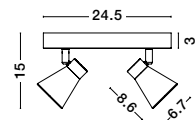

DUBLIN - 9155811
Sandy White Metal
LED GU10 2x10 Watt 230 Volt
IP20 Bulb Excluded
L: 24.5 W: 5.5 H: 15 cm