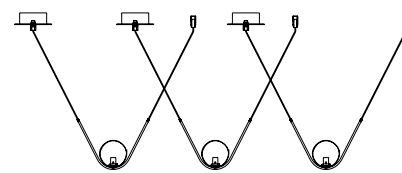

VITTON - 8279601
Brass Metal
White Glossy Glass
Brass Fabric Cable
LED E27 1x12 Watt 230 Volt
IP20 Bulb Excluded
L: 150 W: 20 H: 120 cm