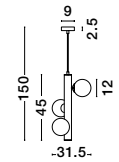

JAKLIN - 9724581

Opal Glass
Antique Brass Metal
Gold Fabric Wire
LED G9 3x5 Watt 230 Volt
IP20 Bulb Excluded
D: 31.5 H1: 45 H2: 150 cm

GL 97245821