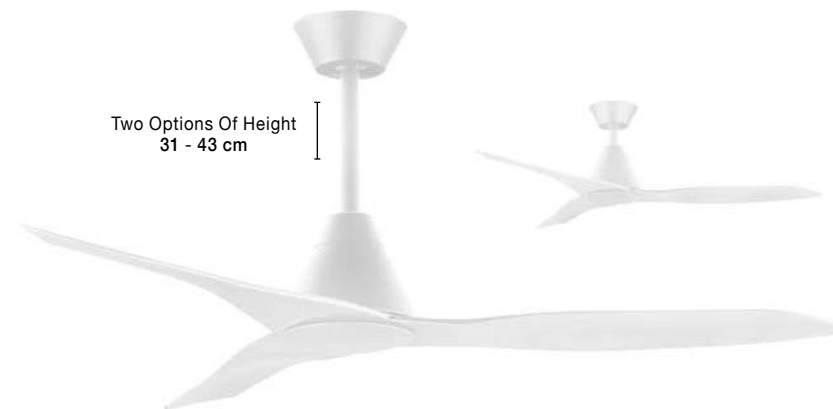

WALL PANEL - 9953200

Wall Panel
L: 10 W: 10 H: 5.5 cm

BLAIRE - 9952365

BLAIRE - 9952360

POTE - 9952364

POTE - 9952363

FAN SPECIFICATIONS

Product Nm.	Body Material	Blades Material	Product Size	Speed	Length of Each Blade	Motor Type	Watt (max.)	Power Supply	Airflow (CFM)	RPM	Noise Level	Weight	Blade Sweep	Summer/Winter Function	Light	Remote Control	Guarantee	Class
9952360	White Aluminium	White ABS	D: 132 cm H: 43 cm	6 Speed Remote	54"	DC	38W	AC220-240V	5250	220	N/A	4,7 Kg	N/A	✓	X	✓	2 Years Light & control 10 Years motor	I
9952365	Black Aluminium	Black ABS	D: 132 cm H: 43 cm	6 Speed Remote	54"	DC	38W	AC220-240V	5250	220	N/A	4,7 Kg	N/A	✓	X	✓	2 Years Light & control 10 Years motor	I