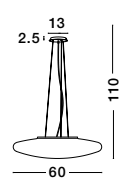

PRESSIONE - 4587601
Opal Glass
Satin Metal Base
Chrome Aluminium
LED E27 4x12 Watt 230 Volt
IP20 Bulb Excluded
D: 60 H: 110 cm