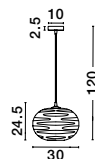

GL 90092581

Adjustable Height

EVLEEN - 9009259
 Matt Black Metal & Light Grey Glass
 LED E27 1x12 Watt 230 Volt
 IP20 Bulb Excluded
 D: 23 H1: 35.5 H2: 120 cm

GL 90092591

Adjustable Height

EVLEEN - 9009257
 Matt Black Metal & Light Grey Glass
 LED E27 1x12 Watt 230 Volt
 IP20 Bulb Excluded
 D: 30 H1: 24.5 H2: 120 cm