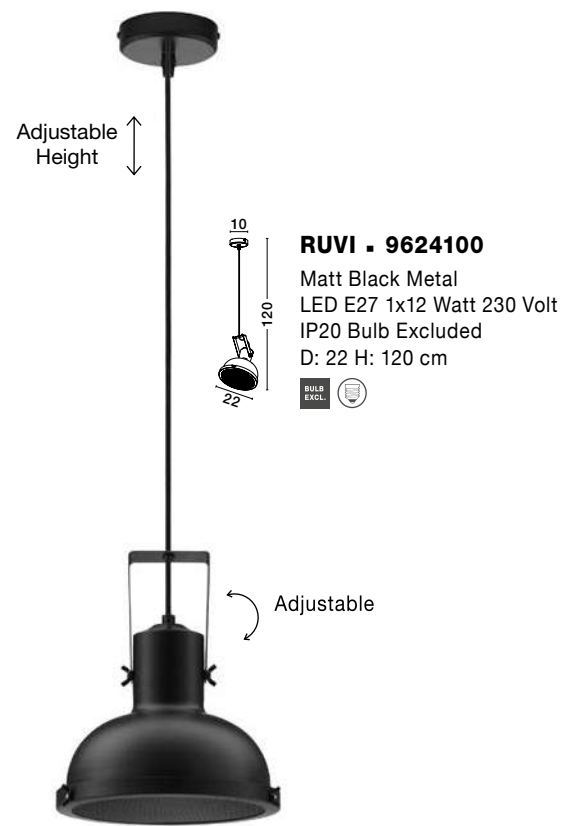

Black & Brass Metal
LED E27 1x12 Watt 230 Volt
IP20 Bulb Excluded
D: 22 H: 96 cm

Adjustable Height

OSTERIA - 620201

Rust Steel Outside
Rust Inside
Black Fabric Wire
LED E27 1x12 Watt 230 Volt
IP20 Bulb Excluded
D: 46 H: 26 H2: 115 cm

Adjustable Height

OSTERIA - 420201

Shining Black Steel Outside
Matt White Inside
Black Fabric Wire
LED E27 1x12 Watt 230 Volt
IP20 Bulb Excluded
D: 46 H: 26 H2: 115 cm

Adjustable Height

OSTERIA - 420202

Shining White Steel Outside
Matt White Inside
White Fabric Wire
LED E27 1x12 Watt 230 Volt
IP20 Bulb Excluded
D: 46 H: 26 H2: 115 cm