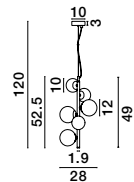

ODILLIA - 9028860

Opal Glass & Matt Gold Metal
LED G9 6x5 Watt 230 Volt
IP20 Bulb Excluded
L: 28 W: 23.2 H: 120 cm