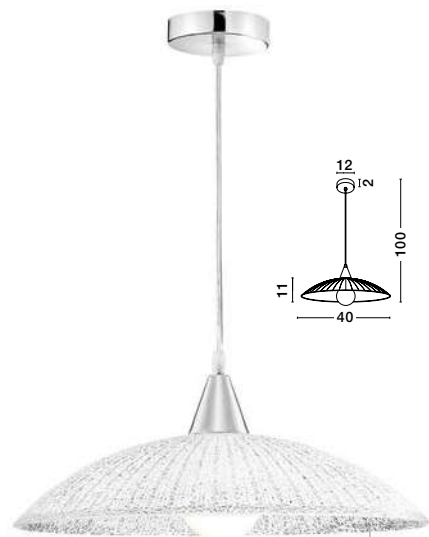

SHELL - 7326501
Chrome Metal
White & Clear Structured Glass
LED E27 1x12 Watt 230 Volt
IP20 Bulb Excluded
D: 40 H1: 11 H2: 100 cm

GL 73265011