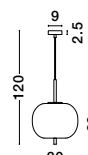

LATO - 9624061

Opal Glass
Brass Gold Metal
Black Fabric Wire
LED E27 1x12 Watt 230 Volt
IP20 Bulb Excluded
D: 30 H: 23 H₂: 120 cm