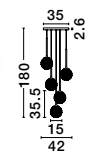

GL 91602111

MIRANO - 9160212

Clear Structured Glass & Brass Gold Steel
LED G9 3x5 Watt 230 Volt
IP20 Bulb Excluded
D: 32 H: 180 cm

GL 91602111

MIRANO - 9260212

Clear Structured Glass & Brass Gold Steel
LED G9 5x5 Watt 230 Volt
IP20 Bulb Excluded
D: 42 H: 180 cm