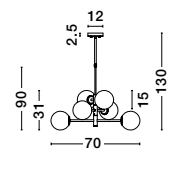

Two Options Of Height
90 - 130 cm

IMPERO - 9100361

White Frosted Glass
Black Metal
LED E14 6x5 Watt 230 Volt
IP20 Bulb Excluded
D: 70 H1: 31 H2: 120 cm

Adjustable Height

GL 99196041

JOLINE - 9919602

Sandy Black Metal & Aluminium
White Opal Glass
LED 16 Watt 240 Volt
1030Lm 3200K IP20
L: 35 W: 12.5 H: 115 cm