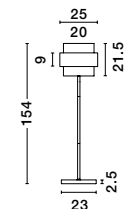

GL 92363821

GL 92363621

SIANNA - 9236400
 Smoky Glass
 Brass Gold Metal
 LED E27 1x12 Watt 230 Volt
 IP20 Bulb Excluded
 Cable Length: 165 cm
 D: 18 H: 47 cm

GL 92364101

SIANNA - 9236410
 Smoky Glass
 Brass Gold Metal
 LED E27 1x12 Watt 230 Volt
 IP20 Bulb Excluded
 Cable Length: 165 cm
 D: 25 H: 154 cm