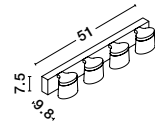

SABIA - 9122341

Chrome Aluminium & Acrylic
LED 20 Watt 230 Volt
2052Lm 3000K IP44
L: 51 W: 9.8 H: 7.5 cm