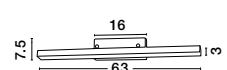

MODENA - 787004
Chrome Aluminium & Acrylic
LED 18 Watt 230 Volt
1513Lm 3000K IP44
L: 63 W1: 3 W2: 7.5 H: 7.5 cm
LED WARM WHITE DRIVER INCL.