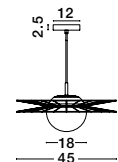

ELLERY - 9043302

Sandy Black Metal
& Opal Glass
LED E27 1x12 Watt 230 Volt
IP20 Bulb Excluded
D: 45 H: 22.5 H2: 150 cm