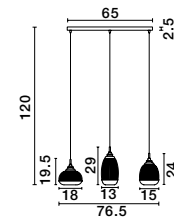

MOND - 9731215

Satin Gold Metal
Clear Glass
LED E14 6x5 Watt 230 Volt
IP20 Bulb Excluded
D: 51 H: 120 cm

GL 97382111

GL 97382121

GL 97382101

MOND - 9731216

Satin Gold Metal
Clear Glass
LED E14 3x5 Watt 230 Volt
IP20 Bulb Excluded
L: 76.5 W: 18 H: 120 cm