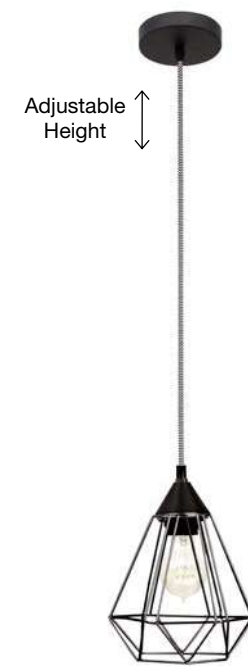

Adjustable Height

PAOLO - 7605180
Black Metal
Black & White Fabric Wire
LED E27 1x12 Watt 230 Volt
IP20 Bulb Excluded
D: 17 H: 22.5 H2: 120 cm