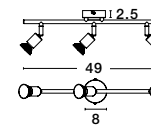

BASE - 661003

Matt White Metal
LED GU10 3x10 Watt 230 Volt
IP20 Bulb Excluded
L: 49 W: 8 H: 10.9 cm