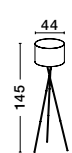

RETRO - 9050160

Black Fabric Shade
Black Metal
LED E27 1x12 Watt 230 Volt
IP20 Bulb Excluded
Cable Length: 200 cm
D: 44 W: 38 H: 145 cm