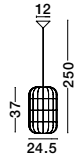

AURORA - 9587162
Ivory Rattan
White Fabric Wire & Base
LED E27 1x12 Watt 230 Volt
IP20 Bulb Excluded
D: 24.5 H1: 37 H2: 250 cm