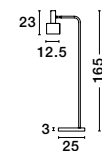

PAZ - 9426654

Gold Metal
Mint Metal Shade
White Base
LED E27 1x12 Watt 230 Volt
IP20 Bulb Excluded
Cable Length: 170 cm
D: 12.5 H: 165 cm