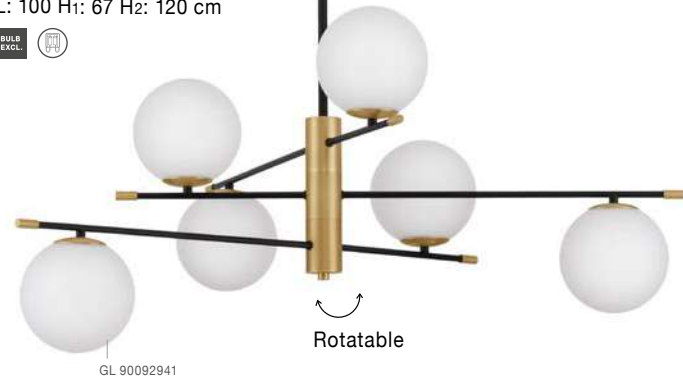

GIT - 9009294
 Matt Black & Gold Metal
 Opal Glass
 LED G9 3x5 Watt 230 Volt
 IP20 Bulb Excluded
 D: 33 H: 120 cm

Adjustable Height

GL 90092941

GL 90092941

GIT - 9009297
 Matt Black & Gold Metal
 Opal Glass
 LED G9 2x5 Watt 230 Volt
 IP20 Bulb Excluded
 L: 44 W: 17.3 H: 42.2 cm

ALSO YOU CAN DO

Two Options Of Height
 67 - 120 cm

GIT - 9009296
 Matt Black & Gold Metal
 Opal Glass
 LED G9 6x5 Watt 230 Volt
 IP20 Bulb Excluded
 Included Two parts Of Metal
 42 cm Each Part
 L: 100 H1: 67 H2: 120 cm

Rotatable

GL 90092941

Two Options Of Height
 73.5 - 121 cm

GL 90092941

GIT - 9009295
 Matt Black & Gold Metal
 Opal Glass
 LED G9 2x5 Watt 230 Volt
 IP20 Bulb Excluded
 Included Two parts Of Metal
 23.7 cm Each Part
 L: 95 W: 15 H: 73.5 H2: 121 cm