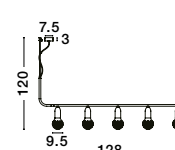

VEDA - 9536419

Black Metal & Clear Glass
LED G9 5x6 Watt 230 Volt
IP20 Bulb Excluded
L: 128 W: 10 H: 120 cm