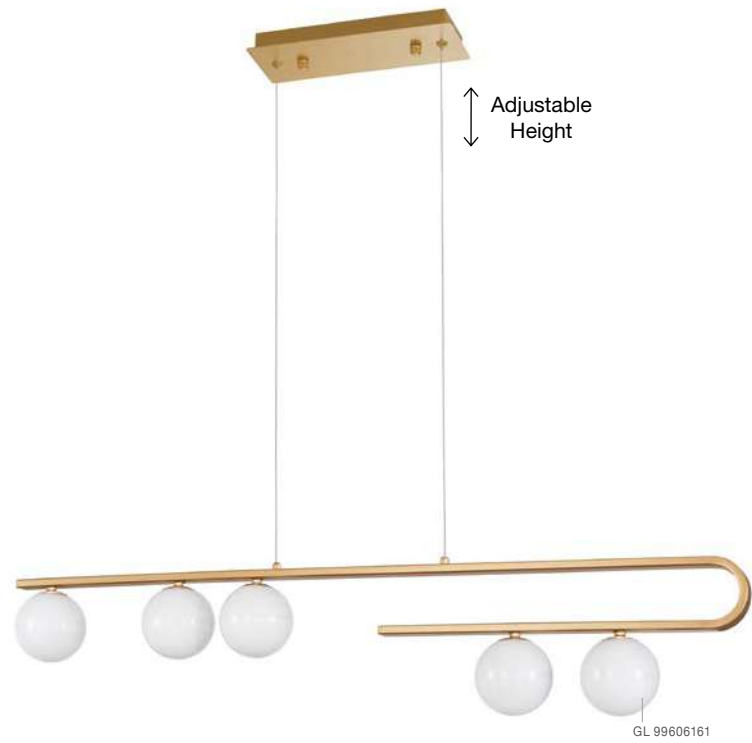

CANTONA - 9960617
Milky White Glass
Brass Gold
LED G9 1x5 Watt 230 Volt
IP20 Bulb Excluded
L: 14.5 W: 11 H: 35 cm

CANTONA - 9960616
Milky White Glass
Brass Gold
LED G9 5x5 Watt 230 Volt
IP20 Bulb Excluded
L: 113 W: 10 H: 180 cm