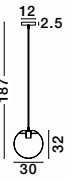

Adjustable Height ↑↓

GL 94169251

MIRALE - 9416925

Gold Metal
Clear Glass
& Black PVC Wire
LED E27 1x12 Watt 230 Volt
IP20 Bulb Excluded
D: 25 H1: 26 H2: 181 cm

Adjustable Height ↑↓

GL 94169301

MIRALE - 9416930

Gold Metal
Clear Glass
& Black PVC Wire
LED E27 1x12 Watt 230 Volt
IP20 Bulb Excluded
D: 30 H1: 32 H2: 187 cm

Adjustable Height ↑↓

GL 94169251

GL 94169331

GL 94169301

MIRALE - 9416933

Clear Glass & Gold Metal
Black PVC Wire
LED E27 3x12 Watt 230 Volt
IP20 Bulb Excluded
D: 42.5 H1: 59 H2: 170 cm