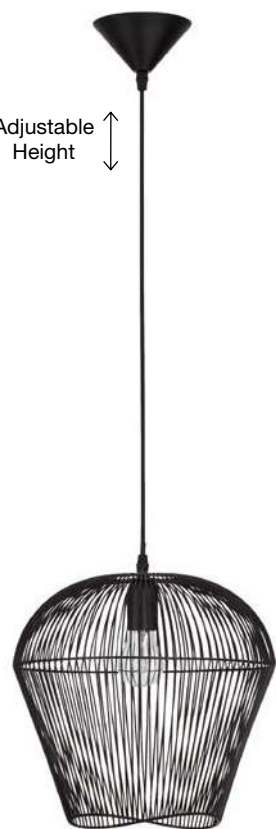

Adjustable Height

BREDO - 9586510
 Black Aluminium
 Black Fabric Wire & Base
 LED E27 1x12 Watt 230 Volt
 IP20 Bulb Excluded
 D: 27.5 H1: 35 H2: 185 cm

Adjustable Height

BREDO - 9586512
 Black Aluminium
 Black Fabric Wire & Base
 LED E27 1x12 Watt 230 Volt
 IP20 Bulb Excluded
 D: 31.5 H1: 29 H2: 185 cm