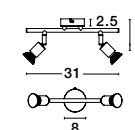

BASE - 661002

Matt White Metal
LED GU10 2x10 Watt 230 Volt
IP20 Bulb Excluded
L: 31 W: 8 H: 10.9 cm