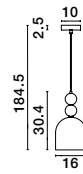

MURANO - 9009233

Sandy Gold Metal
Glossy Light Green, Blue
& Pink Glass
LED E14 1x5 Watt 230 Volt
IP20 Bulb Excluded
D: 16 H1: 30.4 H2: 184.5 cm