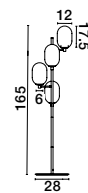

BALOR - 9009248

Brass Gold Metal
Gradient White Glass
LED G9 4x5 Watt 230 Volt
IP20 Bulb Excluded
Cable Length: 190 cm
D: 28 W: 52.8 H: 165 cm