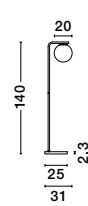

ALVAREZ - 9136702
Satin Gold Metal
& Black Marble
White Opal Glass
LED E27 1x12 Watt 230 Volt
Bulb Excluded IP20
Cable Length: 160 cm
L: 31 W: 25 H: 140 cm