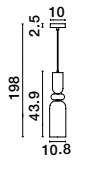

MURANO - 9009236

Sandy Gold Metal
Glossy Dark Green, Pink
& Light Grey Glass
LED E14 1x5 Watt 230 Volt
IP20 Bulb Excluded
D: 10.8 H1: 43.9 H2: 198 cm