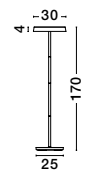

VITI - 9155181

Sandy White Aluminium & Acrylic
LED 18 Watt 230 Volt
1300Lm 3000K IP20
Cable Length: 180 cm
D: 30 W: 30 H: 170 cm