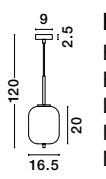

LATO - 9624075

Black Metal & Opal Glass
Black Fabric Wire
LED E14 1x5 Watt 230 Volt
IP20 Bulb Excluded
D: 16.5 H: 120 cm