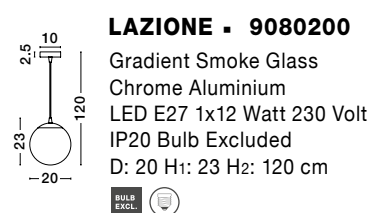

LAZIONE - 9080200
Gradient Smoke Glass
Chrome Aluminium
LED E27 1x12 Watt 230 Volt
IP20 Bulb Excluded
D: 20 H1: 23 H2: 120 cm