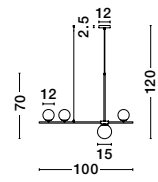

IMPERO - 9100441

White Frosted Glass
Black Metal
LED G9 4x5 Watt 230 Volt
IP20 Bulb Excluded
L: 100 W: 15 H: 120 cm