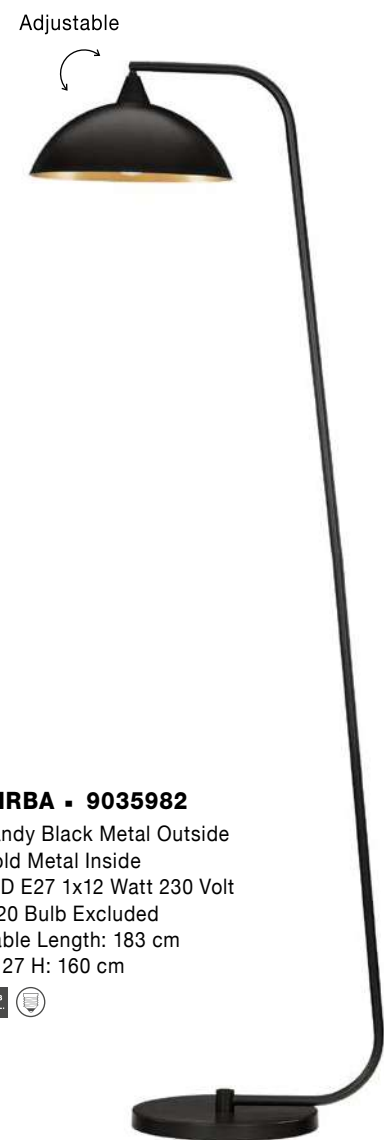

MIRBA - 9035982
Sandy Black Metal Outside
Gold Metal Inside
LED E27 1x12 Watt 230 Volt
IP20 Bulb Excluded
Cable Length: 183 cm
D: 27 H: 160 cm