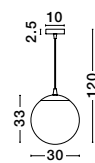

GL 90802001

GL 90803001

GL 90804001

GL 90802511

GL 90803511