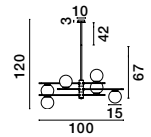

ALSO YOU CAN DO

Two Options Of Height
 67 - 120 cm

GIT - 9009296
 Matt Black & Gold Metal
 Opal Glass
 LED G9 6x5 Watt 230 Volt
 IP20 Bulb Excluded
 Included Two parts Of Metal
 42 cm Each Part
 L: 100 H1: 67 H2: 120 cm