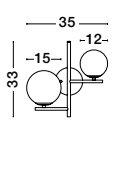

Two Options Of Height
90 - 130 cm

IMPERO - 9100361

White Frosted Glass
Black Metal
LED E14 6x5 Watt 230 Volt
IP20 Bulb Excluded
D: 70 H1: 31 H2: 120 cm

Adjustable Height

GL 99196041

JOLINE - 9919602

Sandy Black Metal & Aluminium
White Opal Glass
LED 16 Watt 240 Volt
1030Lm 3200K IP20
L: 35 W: 12.5 H: 115 cm