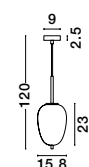

LATO - 9624066

Opal Glass
Brass Gold Metal
Black Fabric Wire
LED E14 1x5 Watt 230 Volt
IP20 Bulb Excluded
D: 15.8 H: 23 H₂: 120 cm