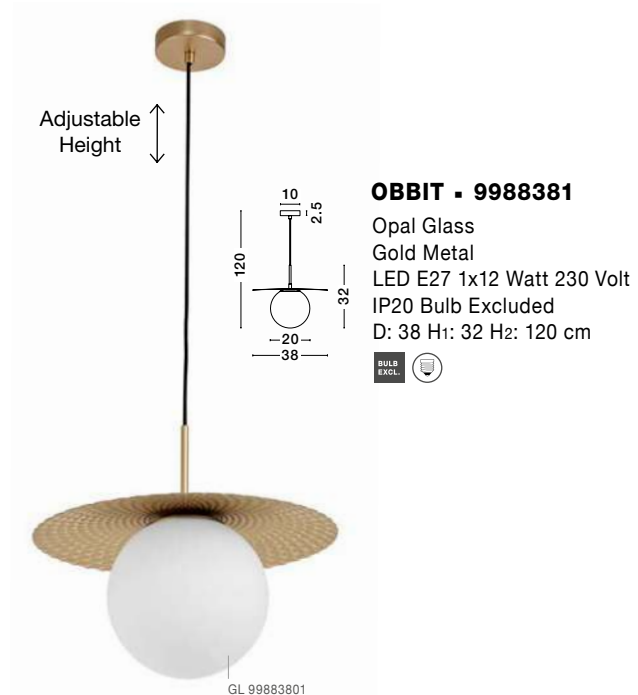

JULIET . 9206401

Brass & Black Metal
White Opal Glass
LED E14 1x5 Watt 230 Volt
IP20 Bulb Excluded
L: 18 W: 18 H: 120 cm

JULIET . 9206403

Brass & Black Metal
White Opal Glass
LED E14 4x12 Watt 230 Volt
IP20 Bulb Excluded
L: 45 W: 45 H: 20 cm

JULIET . 9206404

Brass & Black Metal
White Opal Glass
LED E14 1x5 Watt 230 Volt
IP20 Bulb Excluded
L: 18.5 W: 18.5 H: 20 cm

Adjustable Height

GL 91912511

GRUS . 9191251

Brass Metal
Opal Glass
LED E27 1x12 Watt 230 Volt
IP20 Bulb Excluded
D: 25 H1: 56 H2: 120 cm

Adjustable Height

GL 91912011

GRUS . 9191201

Brass Metal
Opal Glass
LED E27 1x12 Watt 230 Volt
IP20 Bulb Excluded
D: 20 H1: 51 H2: 120 cm

Adjustable Height

GL 91912011

GRUS . 9191202

Matt Black Metal
Opal Glass
LED E27 1x12 Watt 230 Volt
IP20 Bulb Excluded
D: 20 H1: 51 H2: 120 cm