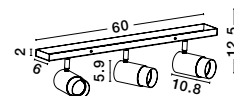

POGNO - 9111435

Sandy Black & Gold Aluminium
LED GU10 3x10 Watt IP20
220-240 Volt Bulb Excluded
L: 60 W: 6 H: 14 cm