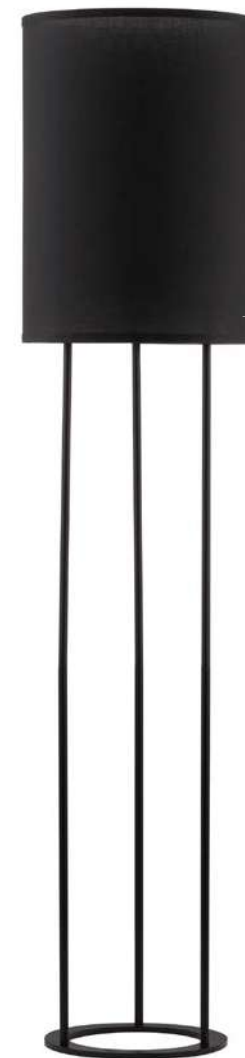

S 90433011

LEITH - 9043301

Black Fabric Shade
& Black Aluminium
LED E27 1x12 Watt 230 Volt
IP20 Bulb Excluded
Cable Length: 300 cm
D: 30 H: 135 cm