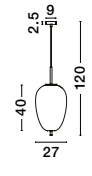

LATO - 96240811
Brass Gold Metal & Smoky Glass
Black Fabric Wire
LED E27 1x12 Watt 230 Volt
IP20 Bulb Excluded
D: 27 H: 120 cm