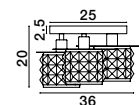

LAWAN - 9009292

Chrome & Matt Black Metal
Structured Glass
LED E14 3x5 Watt 230 Volt
IP20 Bulb Excluded
D: 36 H: 20 cm