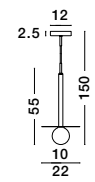

PIELO - 9043306

Sandy Black Metal
Opal Glass
LED G9 1x5 Watt 230 Volt
IP20 Bulb Excluded
D: 22 H: 55 H₂: 150 cm