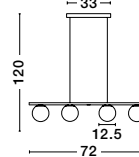

JOLINE - 9919604

Sandy Black Metal & Aluminium
White Opal Glass
LED 26 Watt 240 Volt
1870Lm 3200K IP20
L: 72 W: 12.5 H: 120 cm