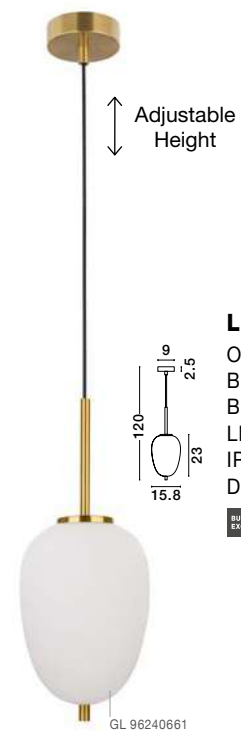

GL 96240631

LATO - 9624063

Opal Glass
Brass Gold Metal
Black Fabric Wire
LED E27 1x12 Watt 230 Volt
IP20 Bulb Excluded
D: 27 H: 40 H₂: 120 cm

GL 96240641

LATO - 9624064

Opal Glass
Brass Gold Metal
Black Fabric Wire
LED E14 1x5 Watt 230 Volt
IP20 Bulb Excluded
D: 18.5 H: 17.2 H₂: 120 cm

GL 96240651

LATO - 9624065

Opal Glass
Brass Gold Metal
Black Fabric Wire
LED E14 1x5 Watt 230 Volt
IP20 Bulb Excluded
D: 16.5 H: 20 H₂: 120 cm

GL 96240661

LATO - 9624066

Opal Glass
Brass Gold Metal
Black Fabric Wire
LED E14 1x5 Watt 230 Volt
IP20 Bulb Excluded
D: 15.8 H: 23 H₂: 120 cm