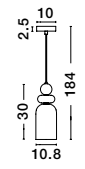

MURANO - 9009235

Sandy Gold Metal
Glossy Light Green, Dark Green
& Orange Glass
LED E14 1x5 Watt 230 Volt
IP20 Bulb Excluded
D: 10.8 H1: 30 H2: 184 cm