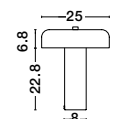

PANDORA - 9043300

Gold & Black Aluminium
& Acrylic
LED 18 Watt 230 Volt
733.9Lm 3000K IP20
Cable Length: 175 cm
D: 25 H: 31 cm