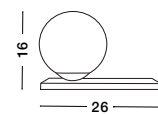

JULIET . 9012922

Opal Glass
Brass Metal Base
LED E14 1x5 Watt 230 Volt
IP20 Bulb Excluded
L: 26 W: 10 H: 16 cm