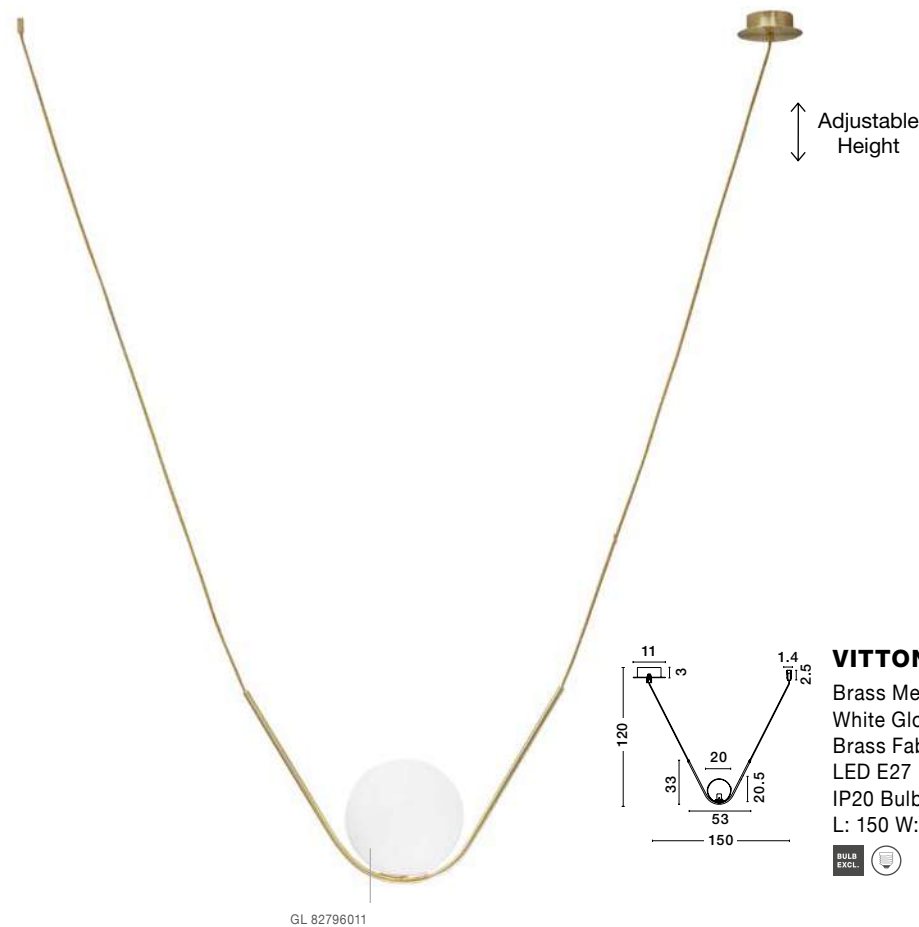

GL 91367021

ALVAREZ - 9136702
 Satin Gold Metal
 & Black Marble
 White Opal Glass
 LED E27 1x12 Watt 230 Volt
 Bulb Excluded IP20
 Cable Length: 160 cm
 L: 31 W: 25 H: 140 cm

MONET - 9080124
 Brass Gold Metal
 Opal Glass
 LED E27 1x12 Watt 230 Volt
 IP20 Bulb Excluded
 D: 15 H: 185 cm

MONET - 9080125
 Brass Gold Metal
 Opal Glass
 LED E27 1x12 Watt 230 Volt
 IP20 Bulb Excluded
 D: 15 W: 18.5 H: 30 cm

MONET - 9080127
 Brass Gold Metal
 Opal Glass
 LED E27 3x12 Watt 230 Volt
 IP20 Bulb Excluded
 D: 35 H: 155 cm

MONET - 9080126
 Brass Gold Metal
 Opal Glass
 LED E27 3x12 Watt 230 Volt
 IP20 Bulb Excluded
 L: 60 W: 15 H: 155 cm

VITTON - 8279601
 Brass Metal
 White Glossy Glass
 Brass Fabric Cable
 LED E27 1x12 Watt 230 Volt
 IP20 Bulb Excluded
 L: 150 W: 20 H: 120 cm