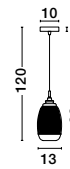

PRISMA - 9426733
Gold Metal & Clear Glass
LED E27 1x12 Watt 230 Volt
IP20 Bulb Excluded
D: 30 H1: 34 H2: 124 cm

GL 97382121

MOND - 9738212

Satin Gold Metal
Clear Glass
LED E14 1x5 Watt 230 Volt
IP20 Bulb Excluded
D: 13 H1: 29 H2: 120 cm