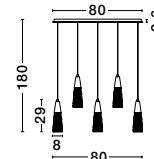

KOVAC - 9160195
Brass Gold Metal
& Clear Structured Glass
LED G9 5x5 Watt 230 Volt
IP20 Bulb Excluded
L: 80 W: 10 H: 180 cm