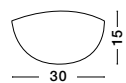

SHELL - 702201

White & Clear
Structured Glass
Chrome Metal
LED E27 1x12 Watt 230 Volt
IP20 Bulb Excluded
L: 30 W: 8 H: 15 cm