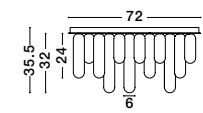

GUSTAVE - 9028854

Light Smoky Grey Glass & Matt Black Metal
LED G9 6x5 Watt 230 Volt
IP20 Bulb Excluded
L: 38 W: 7 H: 35.5 cm

GUSTAVE - 9028853

Light Smoky Grey Glass & Matt Black Metal
LED G9 12x5 Watt 230 Volt
IP20 Bulb Excluded
L: 72 W: 10 H: 35.5 cm