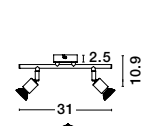

LUP - 960006
Satin Black Metal
LED GU10 2x10 Watt 230 Volt
IP20 Bulb Excluded
L: 31 W: 8 H: 10.9 cm