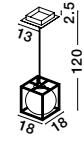

JULIET . 9206401

Brass & Black Metal
White Opal Glass
LED E14 1x5 Watt 230 Volt
IP20 Bulb Excluded
L: 18 W: 18 H: 120 cm