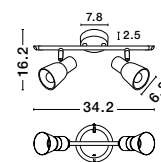

PUBLICO - 667002

Opal Glass
Satin Nickel Metal
LED E14 2x5 Watt 230 Volt
IP20 Bulb Excluded
L: 34.2 W: 7.8 H: 16.2 cm