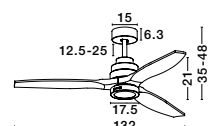

SABAL - 5231401