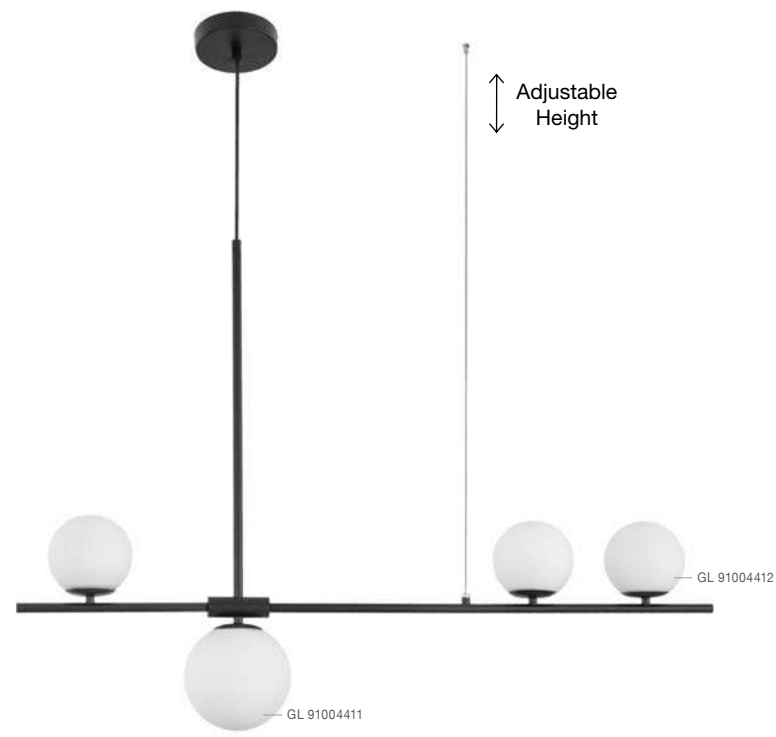

Adjustable Height

IMPERO - 9100441

White Frosted Glass
Black Metal
LED G9 4x5 Watt 230 Volt
IP20 Bulb Excluded
L: 100 W: 15 H: 120 cm