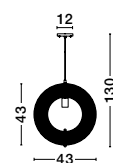

Adjustable Height

ASCO - 9138062
Natural Wood
Brown Fabric Cable
LED E27 1x12 Watt 230 Volt
IP20 Bulb Excluded
D: 43 H: 130 cm