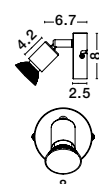

BASE - 661001

Matt White Metal
LED GU10 1x10 Watt 230 Volt
IP20 Bulb Excluded
D: 8 W: 6.7 H: 10.9 cm