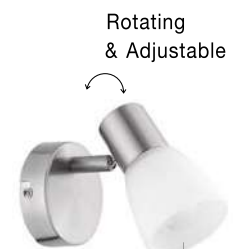

PUBLICO - 667002

Opal Glass
Satin Nickel Metal
LED E14 2x5 Watt 230 Volt
IP20 Bulb Excluded
L: 34.2 W: 7.8 H: 16.2 cm

GL 6670011

PUBLICO - 667001

Opal Glass
Satin Nickel Metal
LED E14 1x5 Watt 230 Volt
IP20 Bulb Excluded
D: 8 W: 13 H: 10.5 cm