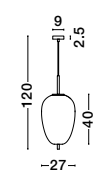

LATO - 9624073

Black Metal & Opal Glass
Black Fabric Wire
LED E27 1x12 Watt 230 Volt
IP20 Bulb Excluded
D: 27 H: 120 cm