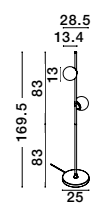

NUVOLE - 9061437
Sandy Black Aluminium
& Opal Glass
LED 16 Watt 220 - 240 Volt
1860Lm 3000K IP20
L: 28.5 W: 25 H: 169.5 cm