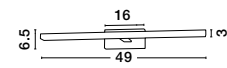

IP44

MODENA - 787001
Chrome Aluminium & Acrylic
LED 12 Watt 230 Volt
874Lm 3000K IP44
L: 49 W1: 3 W2: 9 H: 6.5 cm
LED WARM WHITE DRIVER INCL.