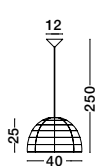

Adjustable Height

MELODY - 9858719
Natural Rattan
Black Fabric Wire & Base
LED E27 1x12 Watt 230 Volt
IP20 Bulb Excluded
D: 30.5 H1: 34 H2: 215 cm

Adjustable Height

MELODY - 9586766
Natural Rattan
Black Fabric Wire & Base
LED E27 1x12 Watt 230 Volt
IP20 Bulb Excluded
D: 30 H1: 42 H2: 250 cm

Adjustable Height

MELODY - 9586446
Natural Rattan
Black Fabric Wire & Base
LED E27 1x12 Watt 230 Volt
IP20 Bulb Excluded
D: 40 H1: 25 H2: 250 cm

Adjustable Height

MELODY - 9586431
Ivory Rattan
White Fabric Wire & Base
LED E27 1x12 Watt 230 Volt
IP20 Bulb Excluded
D: 50.5 H1: 30 H2: 250 cm