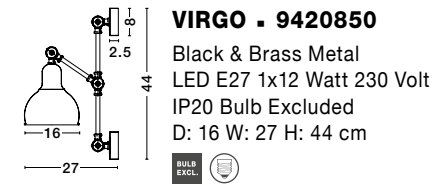

VIRGO - 9420850

Black & Brass Metal
LED E27 1x12 Watt 230 Volt
IP20 Bulb Excluded
D: 16 W: 27 H: 44 cm