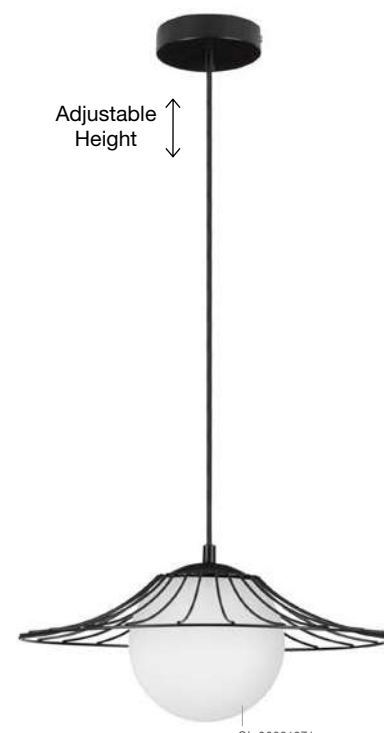

GL 96201271

FLY - 9620126

Matt Black Metal
& Opal Glass
LED E27 1x12 Watt 230 Volt
IP20 Bulb Excluded
D: 36 H: 115 cm