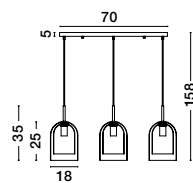

VELOR - 9236740
Double Layered Dark
Champagne Glass
Black Cord
Black Metal Base
LED E27 3x12 Watt 230 Volt
IP20 Bulb Excluded
L: 70 W:18 H: 158 cm