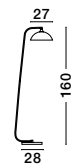

MIRBA - 9035982
Sandy Black Metal Outside
Gold Metal Inside
LED E27 1x12 Watt 230 Volt
IP20 Bulb Excluded
Cable Length: 183 cm
D: 27 H: 160 cm