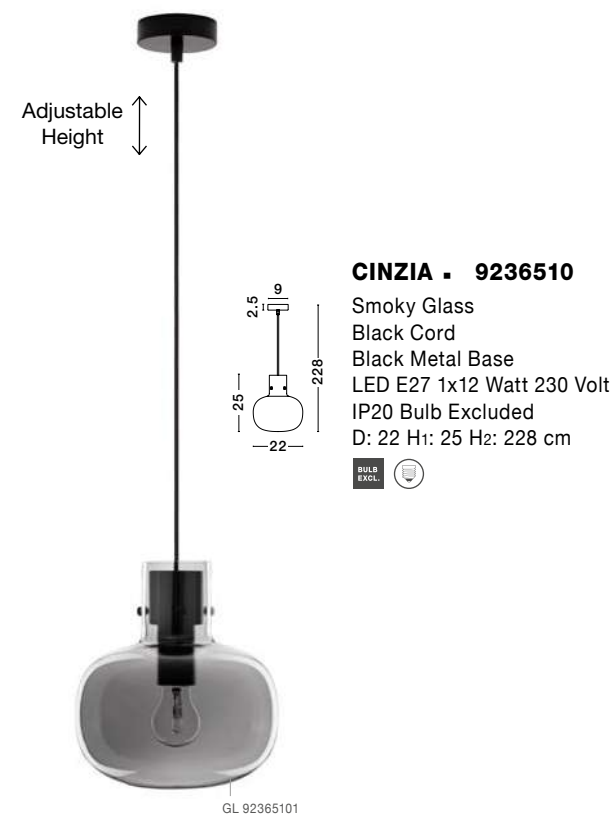

GL 96952612

Adjustable
 Height

PAULINE - 9695263
 Triac Dimmable
 Sandy Black Aluminium
 & Clear Glass
 LED 55 Watt 230 Volt
 3517Lm 3000K IP20
 D: 85 H: 180 cm

GL 96952613

Adjustable Height

PAULINE . 9695260
Triac Dimmable

Sandy Black Aluminium & Clear Glass
LED 72 Watt 230 Volt
4528Lm 3000K IP20
D: 70 H: 180 cm

PAULINE . 9695264

Triac Dimmable

Sandy Black Aluminium & Clear Glass
LED 48 Watt 230 Volt
4010Lm 3000K IP20
D: 55 H: 15 cm

PAULINE . 9695265

Silver Aluminium & Clear Glass
LED 15 Watt 230 Volt
1187Lm 3000K IP20
L: 12 W: 7.5 H: 69 cm

CINZIA - 9236540
 Smoky Glass
 Black Cord
 Black Metal Base
 LED E27 4x12 Watt 230 Volt
 IP20 Bulb Excluded
 L: 180 H: 240 cm

CINZIA - 9236640
 Champagne Glass
 White Cord
 Brass Gold Metal
 LED E27 1x12 Watt 230 Volt
 IP20 Bulb Excluded
 D: 30 H1: 45 H2: 198 cm

CINZIA - 9236650
 Champagne Glass
 White Cord
 Brass Gold Metal
 LED E27 1x12 Watt 230 Volt
 IP20 Bulb Excluded
 D: 22 H1: 25 H2: 178 cm