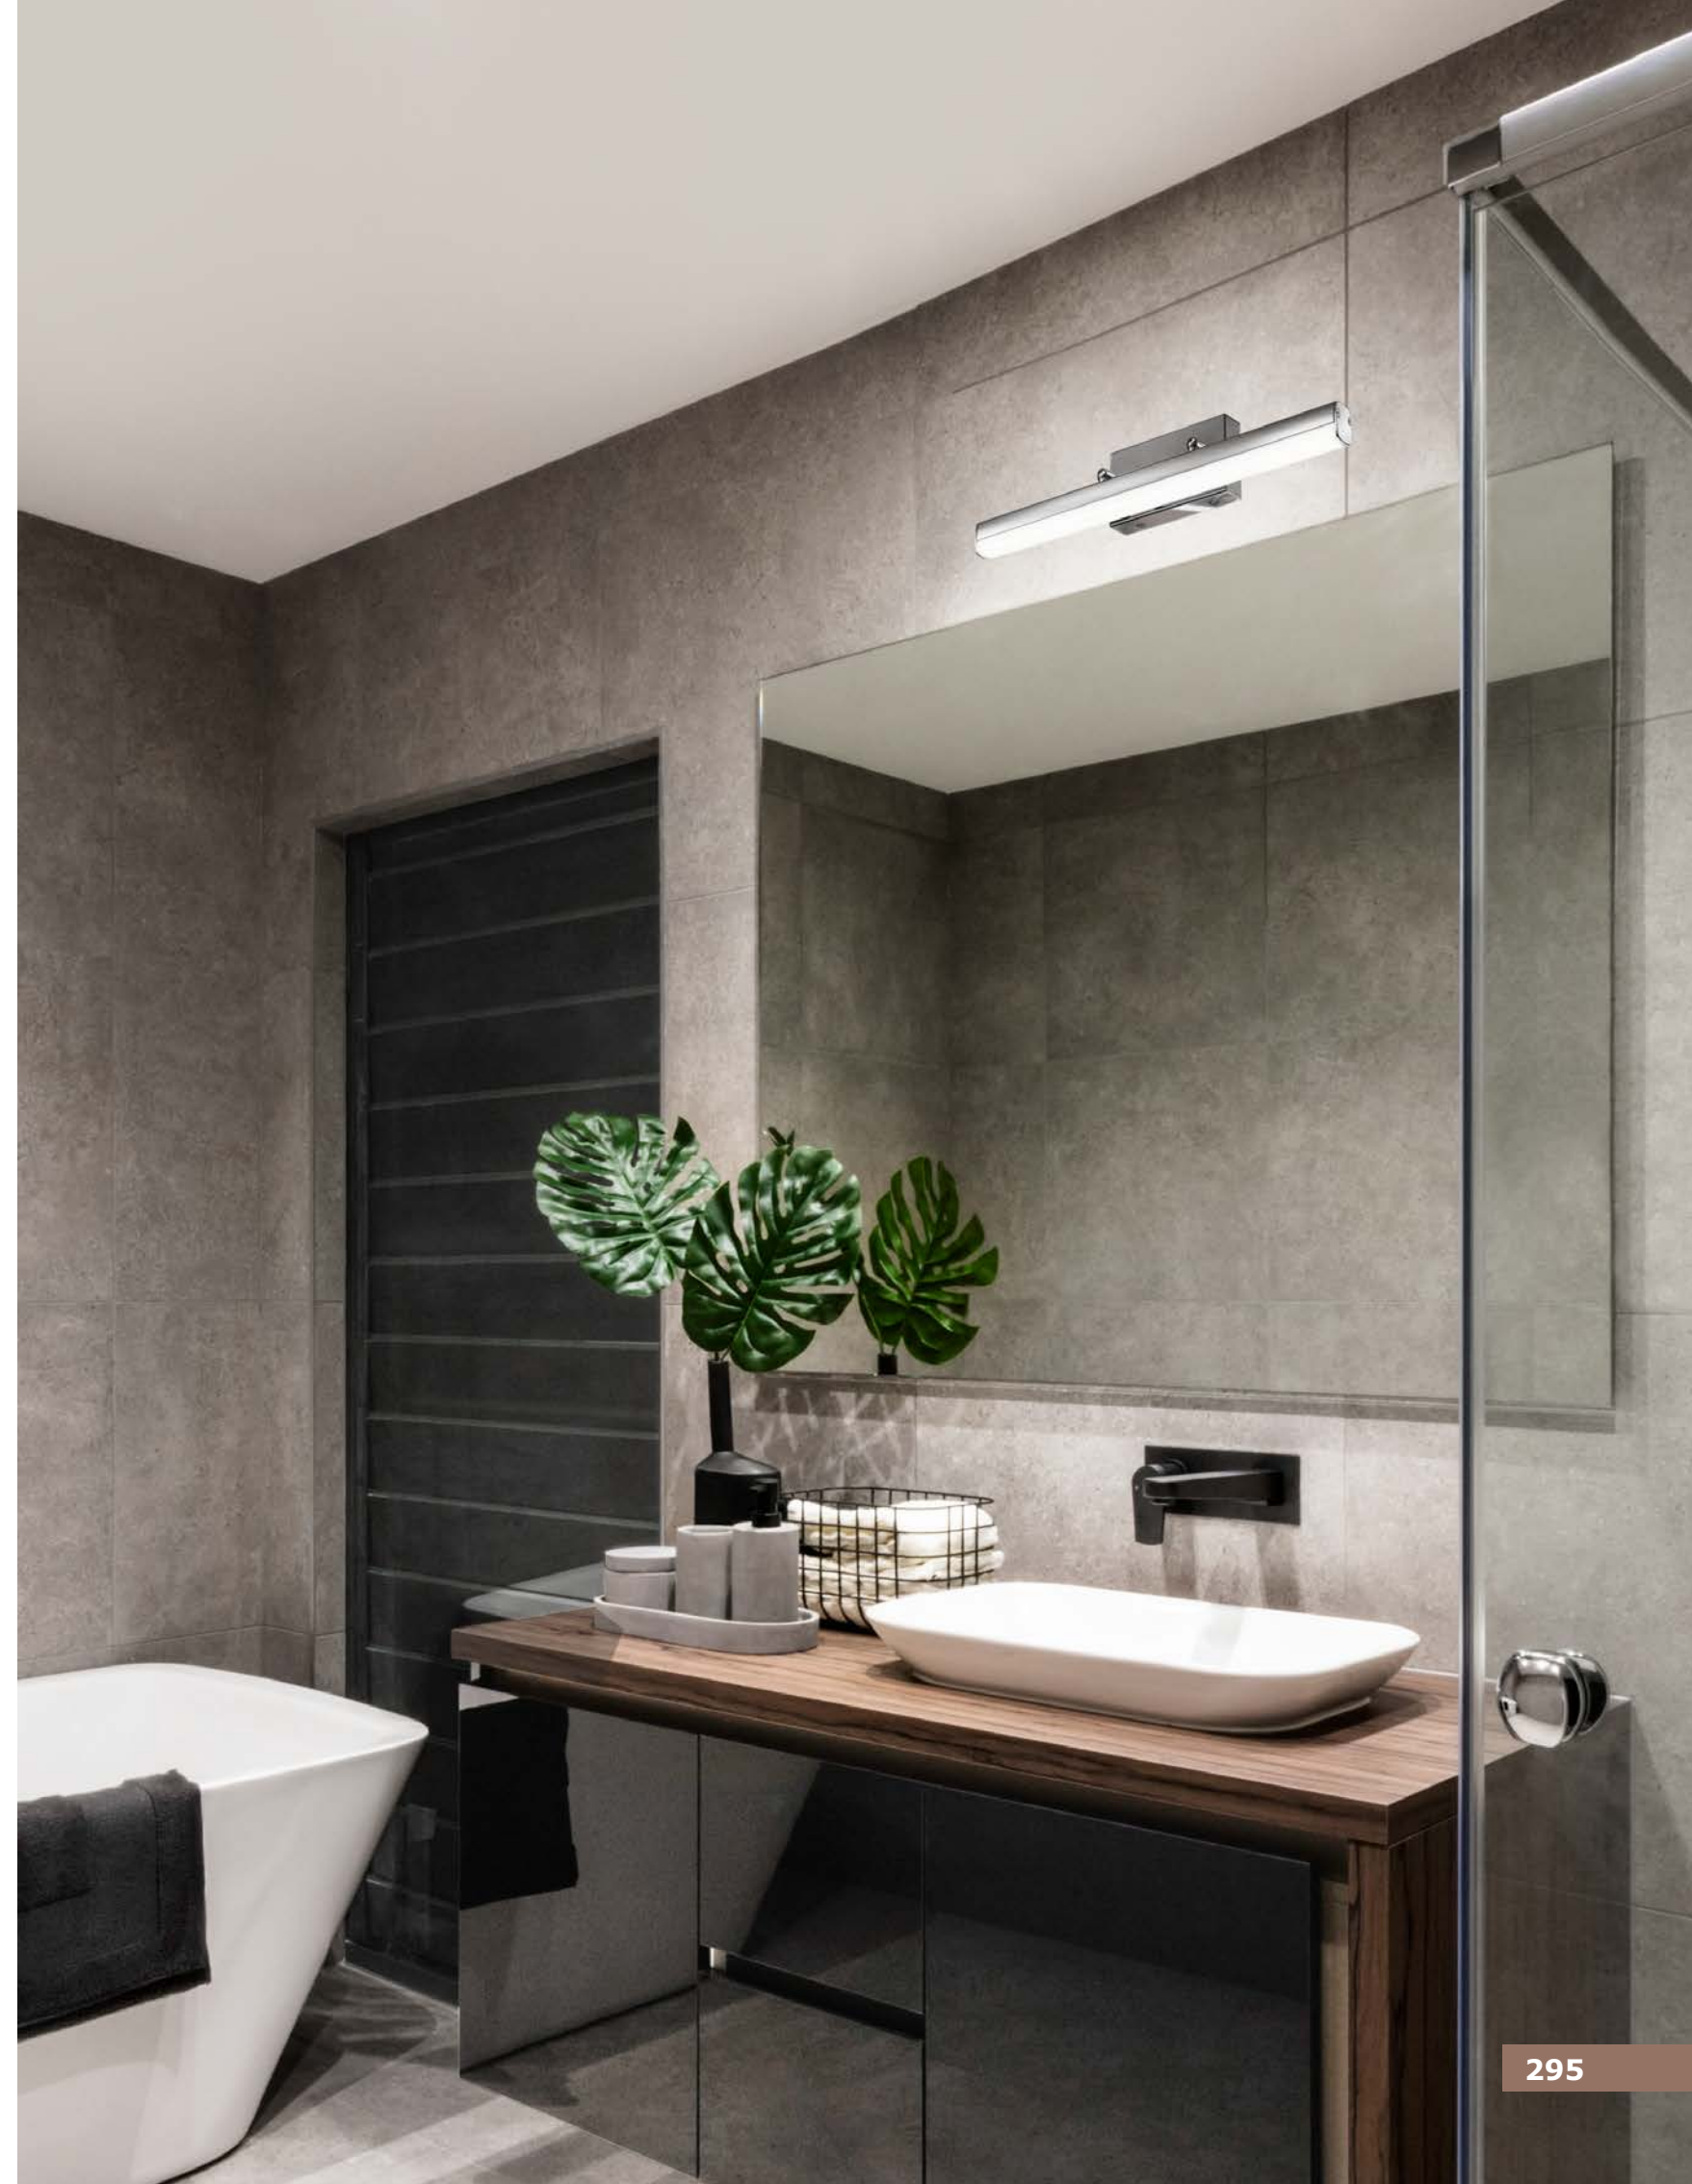

IP44

MODENA - 787001
Chrome Aluminium & Acrylic
LED 12 Watt 230 Volt
874Lm 3000K IP44
L: 49 W1: 3 W2: 9 H: 6.5 cm
LED WARM WHITE DRIVER INCL.

MODENA - 9870020
Chrome Aluminium & Acrylic
LED 12 Watt 230 Volt
874Lm 3000K IP44
L: 49 W1: 2 H: 6.5 cm
LED WARM WHITE DRIVER INCL.

MODENA - 787002
Chrome Aluminium & Acrylic
LED 18 Watt 230 Volt
1513Lm 3000K IP44
L: 63 W1: 3 W2: 9 H: 7.5 cm
LED WARM WHITE DRIVER INCL.

MODENA - 787003
Chrome Aluminium & Acrylic
LED 12 Watt 230 Volt
874Lm 3000K IP44
L: 49 W1: 3 W2: 7.5 H: 6.5 cm
LED WARM WHITE DRIVER INCL.

MODENA - 787004
Chrome Aluminium & Acrylic
LED 18 Watt 230 Volt
1513Lm 3000K IP44
L: 63 W1: 3 W2: 7.5 H: 7.5 cm
LED WARM WHITE DRIVER INCL.

VANESE - 787005
Chrome Aluminium & Acrylic
LED 12 Watt 230 Volt
1174Lm 3000K IP44
L: 49 W1: 3 W2: 7.5 H: 6.5 cm
LED WARM WHITE DRIVER INCL.

VANESE - 787006
Chrome Aluminium & Acrylic
LED 18 Watt 230 Volt
1922Lm 3000K IP44
L: 63 W1: 3 W2: 7.5 H: 7.5 cm
LED WARM WHITE DRIVER INCL.