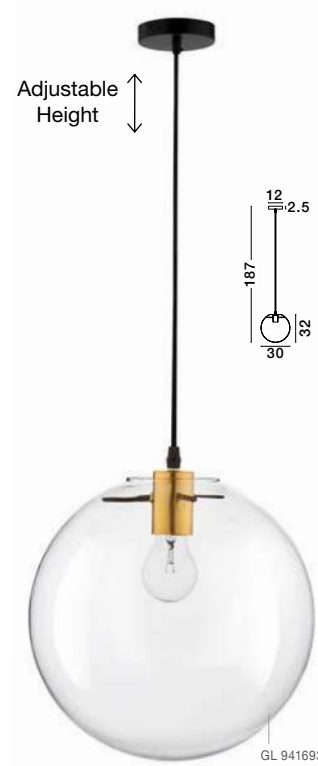

GL 91206691

HUNTER - 9120669
 Black Aluminium
 & Smoke Glass
 LED E27 1x12 Watt 230 Volt
 IP20 Bulb Excluded
 D: 35 H1: 42.5 H2: 145 cm

Adjustable Height ↑↓

GL 94169251

MIRALE - 9416925

Gold Metal
Clear Glass
& Black PVC Wire
LED E27 1x12 Watt 230 Volt
IP20 Bulb Excluded
D: 25 H1: 26 H2: 181 cm