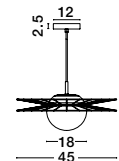

ELLERY - 9043303

Gold Metal
& Opal Glass
LED E27 1x12 Watt 230 Volt
IP20 Bulb Excluded
D: 45 H: 22.5 H2: 150 cm