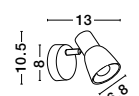

GL 6670011

PUBLICO - 667002

Opal Glass
Satin Nickel Metal
LED E14 2x5 Watt 230 Volt
IP20 Bulb Excluded
L: 34.2 W: 7.8 H: 16.2 cm

GL 6670011

PUBLICO - 667001

Opal Glass
Satin Nickel Metal
LED E14 1x5 Watt 230 Volt
IP20 Bulb Excluded
D: 8 W: 13 H: 10.5 cm