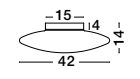

PRESSIONE - 620441
Opal Glass
Chrome Metal
LED E27 3x12 Watt 230 Volt
IP20 Bulb Excluded
D: 42 H: 14 cm