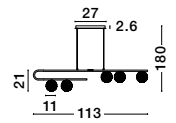

MIRANO - 9960273

Clear Structured Glass
& Brass Gold Steel
LED G9 5x5 Watt 230 Volt
IP20 Bulb Excluded
L: 113 W: 10 H: 180 cm

BULB EXCL.