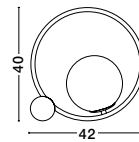

NESO - 9624094
Opal Glass
Brushed Gold
& Black Aluminium
LED E14 1x5 Watt 230 Volt
IP20 Bulb Excluded
Cable Length: 160 cm
L: 42 W: 15 H: 40 cm