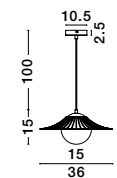

FLY - 9620126

Matt Black Metal
& Opal Glass
LED E27 1x12 Watt 230 Volt
IP20 Bulb Excluded
D: 36 H: 115 cm