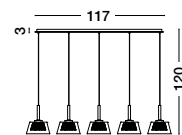

BOCCALE - 1300301301

Chrome Aluminium
Clear Glass
LED G9 1x5 Watt 230 Volt
IP20 Bulb Excluded
D: 12 H: 120 cm

GL 13003013012
GL 13003013011

GL 13003013012
GL 13003013011

BOCCALE - 1300301312

Chrome Aluminium
Clear Glass
LED G9 2x5 Watt 230 Volt
IP20 Bulb Excluded
D: 12 W: 12.6 H: 18 cm

12.6

Adjustable Height

BOCCALE - 1300301305

Chrome Aluminium
Clear Glass
LED G9 5x5 Watt 230 Volt
IP20 Bulb Excluded
D: 30 H: 120 cm

GL 13003013012
GL 13003013011

30

Adjustable Height

BOCCALE - 1300301306

Chrome Aluminium
Clear Glass
LED G9 5x5 Watt 230 Volt
IP20 Bulb Excluded
L: 117 W: 10 H: 120 cm

GL 13003013012
GL 13003013011

117