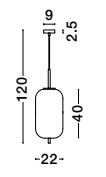

Adjustable Height

GL 96240611

LATO - 9624071

Black Metal & Opal Glass
Black Fabric Wire
LED E27 1x12 Watt 230 Volt
IP20 Bulb Excluded
D: 30 H: 120 cm

Adjustable Height

GL 96240621

LATO - 9624072

Black Metal & Opal Glass
Black Fabric Wire
LED E27 1x12 Watt 230 Volt
IP20 Bulb Excluded
D: 22 H: 120 cm