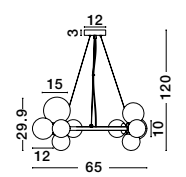

ALSO YOU CAN DO

ODILLIA - 9009249
Matt Black Metal & Clear Glass
LED G9 11x6 Watt 230 Volt
IP20 Bulb Excluded
Two Ways Of Mounting
D: 65 H: 120 cm