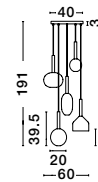

AMELIA - 9028835
Sandy Gold Metal
& Clear Glass
LED G9 5x5 Watt 230 Volt
IP20 Bulb Excluded
D: 60 H: 191 cm