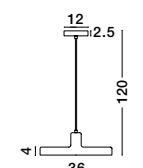

CHIOTO - 540602

Matt Black Steel Outside
Shiny White Steel Inside
Black Fabric Wire
LED E27 1x12 Watt 230 Volt
IP20 Bulb Excluded
D: 36 H: 4 H₂: 120 cm