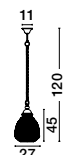

GL 83814431

TOULON - 8381443

Amber Glass
Dark Brown Base & Chain
LED E27 1x12 Watt 230 Volt
IP20 Bulb Excluded
D: 27 H: 45 H2: 120 cm

GL 83814421

TOULON - 8381442

Gray Glass
Dark Brown Base & Chain
LED E27 1x12 Watt 230 Volt
IP20 Bulb Excluded
D: 27 H: 45 H2: 120 cm