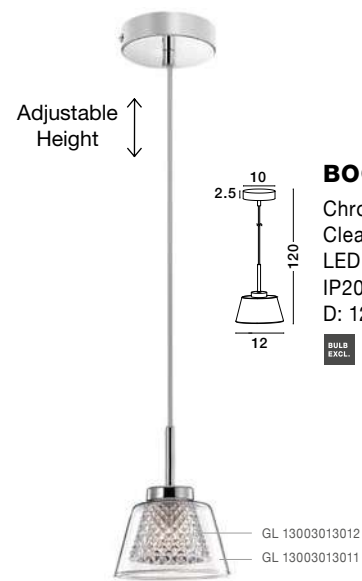

BLAKE - 9361562
 Smoke Glass
 Chrome Aluminium
 LED E27 3x12 Watt 230 Volt
 IP20 Bulb Excluded
 L: 47 W: 12 H: 120 cm

BLAKE - 9361561
 Smoke Glass
 Chrome Aluminium
 LED E27 1x12 Watt 230 Volt
 IP20 Bulb Excluded
 D: 12 H1: 20 H2: 120 cm