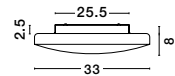

GL 61005231

IVI - 6100523

White Opal Glass
White Metal

LED E27 2x12 Watt 230 Volt
IP44 Bulb Excluded
D: 40 H: 8 cm

GL 61005221

IVI - 6100522

White Opal Glass
White Metal

LED E27 2x12 Watt 230 Volt
IP44 Bulb Excluded
D: 33 H: 8 cm