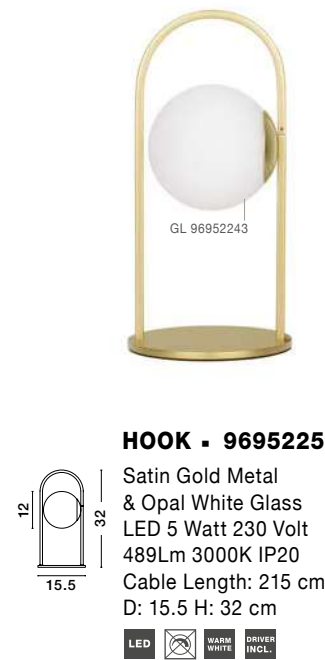

GL 92411701

IRVINE - 9241170
 Clear Glass
 Black Cord
 Brass Gold Metal
 LED E27 1x12 Watt 230 Volt
 IP20 Bulb Excluded
 D: 20 H1: 30.3 H2: 230 cm

GL 92411601

IRVINE - 9241160
 Clear Glass
 Black Cord
 Brass Gold Metal
 LED E27 1x12 Watt 230 Volt
 IP20 Bulb Excluded
 D: 15.5 H1: 53 H2: 255 cm

GL 92411701

IRVINE - 9241190
 Clear Glass
 Black Cord
 Brass Gold Metal
 LED E27 3x12 Watt 230 Volt
 IP20 Bulb Excluded
 D: 30 H1: 30.3 H2: 150 cm

GL 92411701

IRVINE - 9241180
 Clear Glass
 Black Cord
 Brass Gold Metal
 LED E27 4x12 Watt 230 Volt
 IP20 Bulb Excluded
 L: 97.5 H1: 30.3 H2: 155 cm

HOOK - 9695222

Triac Dimmable
Satin Gold Metal
& Opal White Glass
LED 30 Watt 230 Volt
3142Lm 3000K IP20
D: 42 H: 180 cm

GL 96952242

GL 96952243

GL 96952241

HOOK - 9695221

Triac Dimmable
Satin Gold Metal
& Opal White Glass
LED 52 Watt 230 Volt
4815Lm 3000K IP20
D: 56.6 H: 180 cm