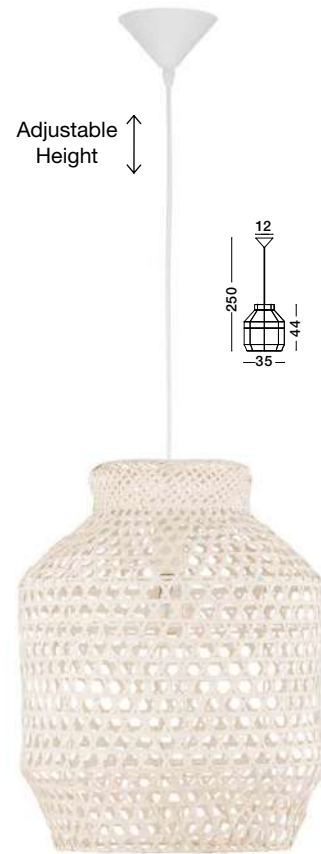

Adjustable Height

MARLO - 9586500
Natural Rattan
Black Fabric Wire & Base
LED E27 1x12 Watt 230 Volt
IP20 Bulb Excluded
D: 27 H1: 26.5 H2: 180 cm

Adjustable Height

MIA - 9858659
 Natural Rattan
 Black Fabric Wire & Base
 LED E27 1x12 Watt 230 Volt
 IP20 Bulb Excluded
 D: 35 H1: 44 H2: 215 cm