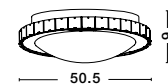

PALERMO - 7311403

Chrome Metal
White Glass & K9 Crystal
LED E27 4x12 Watt 230 Volt
IP20 Bulb Excluded
D: 50.5 H: 9 cm