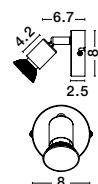

BASE - 660001

Satin Nickel Metal
LED GU10 1x10 Watt 230 Volt
IP20 Bulb Excluded
D: 8 W: 6.7 H: 10.9 cm