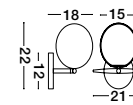

MAKE YOUR OWN COMBINATION

GL 82796011

GL 82796021