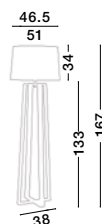

ALMA - 40202
 Natural Wood
 Sand White Shade
 Black Fabric Wire
 LED E27 1x12 Watt 230 Volt
 IP20 Bulb Excluded
 Cable Length: 200 cm
 L: 31 H: 35 Hz: 164 cm

S 402021

S 602021

ALMA - 60202
 Natural Wood
 Sand White Shade
 Black Fabric Wire
 LED E27 1x12 Watt 230 Volt
 IP20 Bulb Excluded
 Cable Length: 180 cm
 L: 38 H: 34 Hz: 167 cm