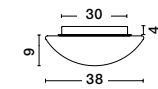

White Opal Glass & Metal
LED E27 2x12 Watt 230 Volt
IP44 Bulb Excluded
D: 30 H: 11 cm

GL 8324031

BREST - 832403

White Opal Glass & Metal
LED E27 2x12 Watt 230 Volt
IP44 Bulb Excluded
D: 38 H: 13 cm

06
spot light