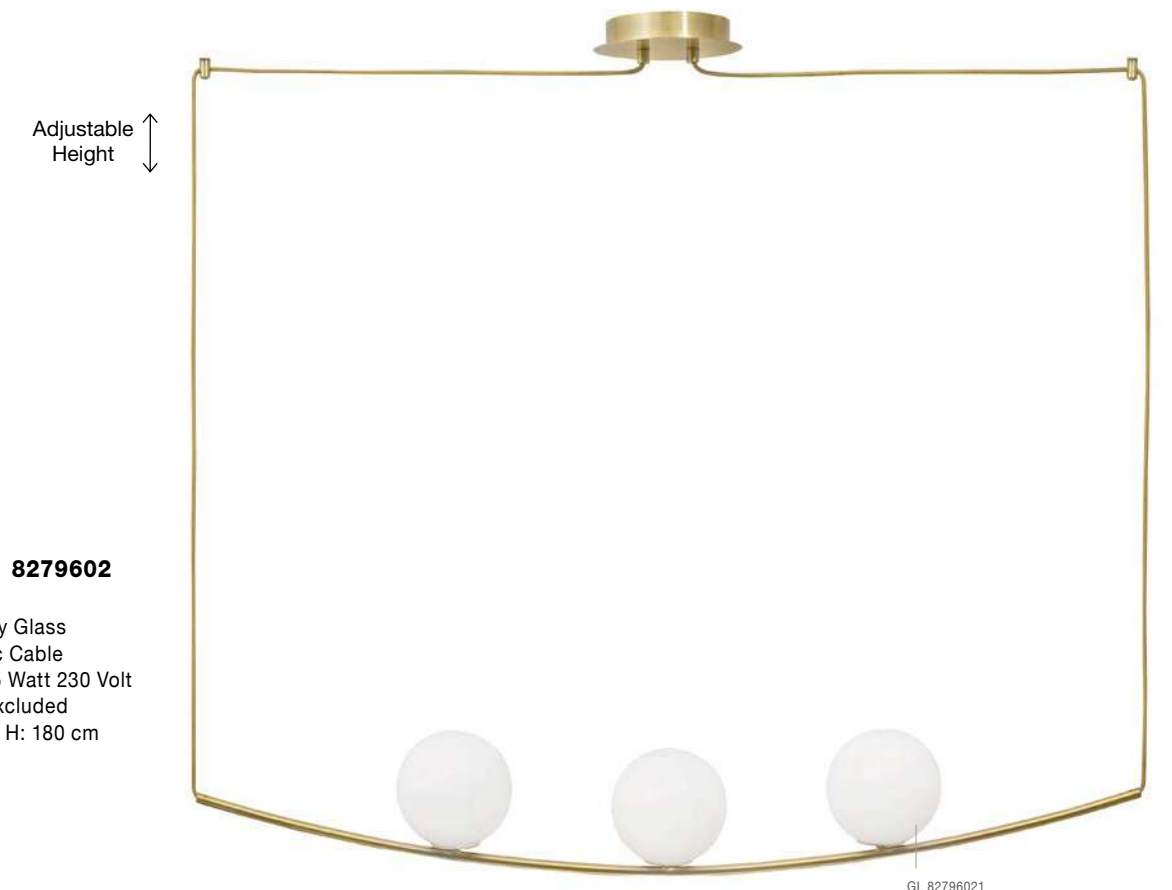

MONET - 9080125
 Brass Gold Metal
 Opal Glass
 LED E27 1x12 Watt 230 Volt
 IP20 Bulb Excluded
 D: 15 W: 18.5 H: 30 cm

MONET - 9080127
 Brass Gold Metal
 Opal Glass
 LED E27 3x12 Watt 230 Volt
 IP20 Bulb Excluded
 D: 35 H: 155 cm

MONET - 9080126
 Brass Gold Metal
 Opal Glass
 LED E27 3x12 Watt 230 Volt
 IP20 Bulb Excluded
 L: 60 W: 15 H: 155 cm

VITTON - 8279601
 Brass Metal
 White Glossy Glass
 Brass Fabric Cable
 LED E27 1x12 Watt 230 Volt
 IP20 Bulb Excluded
 L: 150 W: 20 H: 120 cm

VITTON - 8279603
 Brass Metal
 White Glossy Glass
 LED E14 1x5 Watt 230 Volt
 IP20 Bulb Excluded
 D: 21 W: 18 H: 22 cm

MAKE YOUR OWN COMBINATION

VITTON - 8279602
 Brass Metal
 White Glossy Glass
 Brass Fabric Cable
 LED E14 3x5 Watt 230 Volt
 IP20 Bulb Excluded
 L: 122 W: 15 H: 180 cm