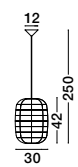

MELODY - 9586766
Natural Rattan
Black Fabric Wire & Base
LED E27 1x12 Watt 230 Volt
IP20 Bulb Excluded
D: 30 H1: 42 H2: 250 cm