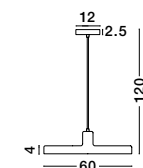

CHIOTO - 540601

Matt Black Steel Outside
Shiny White Steel Inside
Black Fabric Wire
LED E27 1x12 Watt 230 Volt
IP20 Bulb Excluded
D: 60 H: 4 H₂: 120 cm