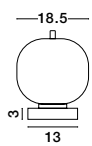

Opal Glass
Brass Gold Metal
Black Fabric Wire
LED E14 3x5 Watt 230 Volt
IP20 Bulb Excluded
L: 53 W: 9 H: 120 cm

96240851

LATO - 9624084

Brass Gold Metal
& Opal Glass
LED E14 1x5 Watt 230 Volt
IP20 Bulb Excluded
Cable Length: 160 cm
D: 18.5 H: 22.5 cm