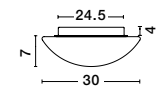

White Opal Glass & Metal
LED E27 2x12 Watt 230 Volt
IP44 Bulb Excluded
D: 30 H: 11 cm

GL 8324031

BREST - 832403

White Opal Glass & Metal
LED E27 2x12 Watt 230 Volt
IP44 Bulb Excluded
D: 38 H: 13 cm

06
spot light