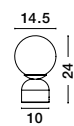

KENIO - 9050164

White Marble
Opal Glass
LED E14 1x5 Watt 230 Volt
IP20 Bulb Excluded
D: 14.5 H: 24 cm