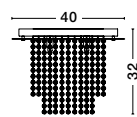

FONTANA - 9361081

Golden Leaf Metal
K9 Crystal
LED G9 5x5 Watt 230 Volt
IP20 Bulb Excluded
D: 40 H: 32 cm