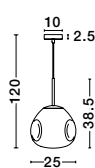

LAVA - 9190401

Copper Metal
Handmade Copper Glass
LED E27 1x12 Watt 230 Volt
IP20 Bulb Excluded
D: 25 H1: 38.5 H2: 120 cm