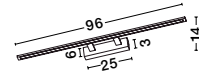

LIVIA - 9053302

Sandy Black Aluminium & Acrylic
LED 30 Watt 230 Volt
2422Lm 3000K IP44
L: 96 W: 14 H: 6 cm