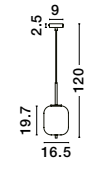

LATO - 96240971
Brass Gold Metal & Smoky Glass
Black Fabric Wire
LED E14 1x5 Watt 230 Volt
IP20 Bulb Excluded
D: 16.5 H: 120 cm