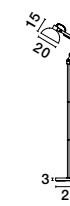

MUTANTI - 6713402
 Black Metal & Natural Wood
 LED E27 1x12 Watt 230 Volt
 IP20 Bulb Excluded
 Cable Length: 180 cm
 D: 25 H: 170 cm

LILA - 671601
 White Metal & Natural Wood
 LED E27 1x12 Watt 230 Volt
 IP20 Bulb Excluded
 Cable Length: 180 cm
 D: 16 H: 59 cm