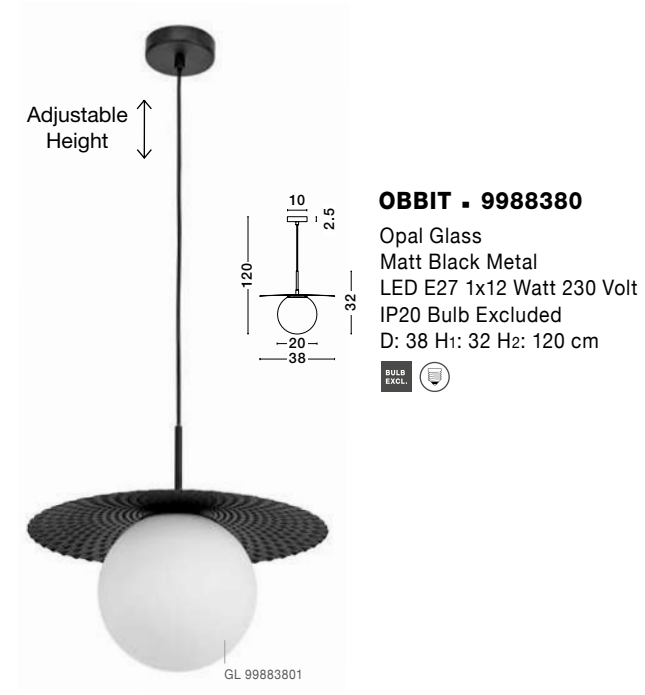

OBITAR - 9988170
 Opal Glass
 Brass Gold Metal
 LED G9 1x5 Watt 230 Volt
 IP20 Bulb Excluded
 L: 20 W: 15 H: 47.6 H₂: 120 cm

JULIET . 9206402

Brass & Black Metal
White Opal Glass
LED E14 3x12 Watt 230 Volt
IP20 Bulb Excluded
L: 70 W: 18 H: 120 cm

JULIET . 9206401

Brass & Black Metal
White Opal Glass
LED E14 1x5 Watt 230 Volt
IP20 Bulb Excluded
L: 18 W: 18 H: 120 cm

JULIET . 9206403

Brass & Black Metal
White Opal Glass
LED E14 4x12 Watt 230 Volt
IP20 Bulb Excluded
L: 45 W: 45 H: 20 cm

JULIET . 9206404

Brass & Black Metal
White Opal Glass
LED E14 1x5 Watt 230 Volt
IP20 Bulb Excluded
L: 18.5 W: 18.5 H: 20 cm

Adjustable Height

GL 91912511

GRUS . 9191251

Brass Metal
Opal Glass
LED E27 1x12 Watt 230 Volt
IP20 Bulb Excluded
D: 25 H1: 56 H2: 120 cm

Adjustable Height

GL 91912011

GRUS . 9191201

Brass Metal
Opal Glass
LED E27 1x12 Watt 230 Volt
IP20 Bulb Excluded
D: 20 H1: 51 H2: 120 cm

Adjustable Height

GL 91912011

GRUS . 9191202

Matt Black Metal
Opal Glass
LED E27 1x12 Watt 230 Volt
IP20 Bulb Excluded
D: 20 H1: 51 H2: 120 cm