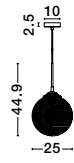

ATHENA - 9191211
Champagne Glass
Brass Metal
LED E27 1x12 Watt 230 Volt
IP20 Bulb Excluded
D: 25 H: 120 cm