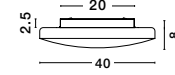

IVI - 6100523

White Opal Glass
White Metal

LED E27 2x12 Watt 230 Volt
IP44 Bulb Excluded
D: 40 H: 8 cm