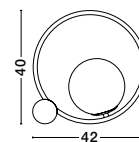

NESO - 9624095
Smoky Glass
Brushed Gold
& Black Aluminium
LED E14 1x5 Watt 230 Volt
IP20 Bulb Excluded
Cable Length: 160 cm
L: 42 W: 15 H: 40 cm