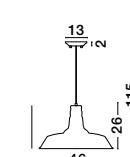

OSTERIA - 420201

Shining Black Steel Outside
Matt White Inside
Black Fabric Wire
LED E27 1x12 Watt 230 Volt
IP20 Bulb Excluded
D: 46 H: 26 H2: 115 cm