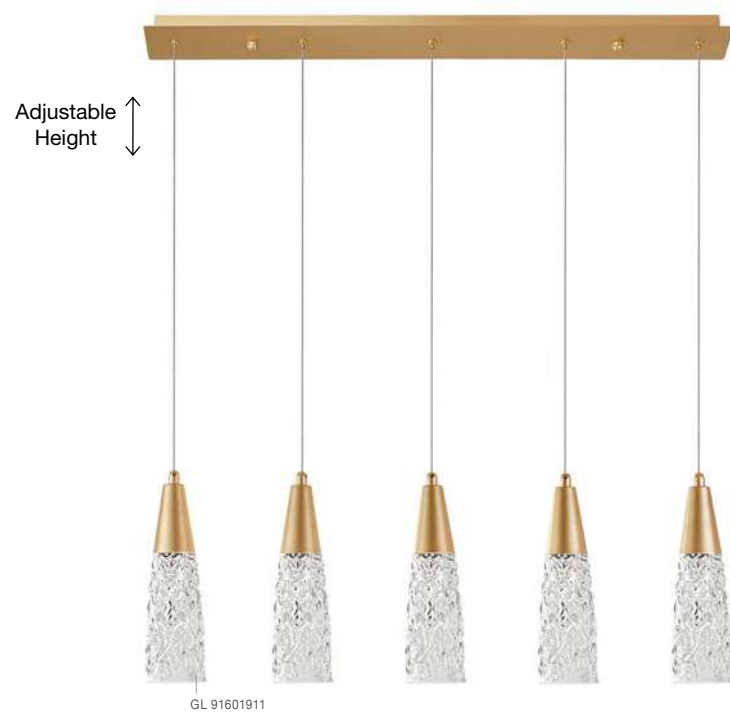

Adjustable Height

GL 90060481

KING - 9006049
 Brass Gold Metal
 Blown Clear Glass
 LED G9 5x5 Watt 230 Volt
 IP20 Bulb Excluded
 D: 35 H: 180 cm

Adjustable Height

GL 90060481

KING - 9006050
 Brass Gold Metal
 Blown Clear Glass
 LED G9 5x5 Watt 230 Volt
 IP20 Bulb Excluded
 L: 80 W: 16 H: 180 cm

GL 91601911

KOVAC - 9160191
 Brass Gold Metal
 & Clear Structured Glass
 LED G9 1x5 Watt 230 Volt
 IP20 Bulb Excluded
 D: 8 H: 29 H2: 180 cm

GL 91601911

KOVAC - 9160193
 Brass Gold Metal
 & Clear Structured Glass
 LED G9 3x5 Watt 230 Volt
 IP20 Bulb Excluded
 D: 25 H: 180 cm

GL 91601911

KOVAC - 9160196
 Brass Gold Metal
 & Clear Structured Glass
 LED G9 6x5 Watt 230 Volt
 IP20 Bulb Excluded
 D: 35 H: 180 cm

GL 91601911

KOVAC - 9160195
 Brass Gold Metal
 & Clear Structured Glass
 LED G9 5x5 Watt 230 Volt
 IP20 Bulb Excluded
 L: 80 W: 10 H: 180 cm