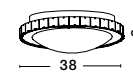

PALERMO - 7311402

Chrome Metal
White Glass & K9 Crystal
LED E27 3x12 Watt 230 Volt
IP20 Bulb Excluded
D: 38 H: 9 cm