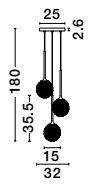

MIRANO - 9160212

Clear Structured Glass & Brass Gold Steel
LED G9 3x5 Watt 230 Volt
IP20 Bulb Excluded
D: 32 H: 180 cm