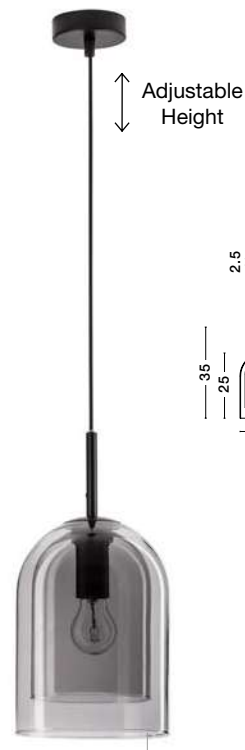

GL 92363862

SIANNA . 9236386

Smoky Glass
Brass Gold Metal
LED E27 3x12 Watt 230 Volt
IP20 Bulb Excluded
D: 37 H: 20 cm

Adjustable
Height

SIANNA . 9236383

Smoky Glass
Brass Gold Metal
LED E27 4x12 Watt 230 Volt
IP20 Bulb Excluded
L: 110 W: 18 H: 120 cm

GL 92363821

GL 92363621

SIANNA - 9236400
 Smoky Glass
 Brass Gold Metal
 LED E27 1x12 Watt 230 Volt
 IP20 Bulb Excluded
 Cable Length: 165 cm
 D: 18 H: 47 cm

GL 92364101

SIANNA - 9236410
 Smoky Glass
 Brass Gold Metal
 LED E27 1x12 Watt 230 Volt
 IP20 Bulb Excluded
 Cable Length: 165 cm
 D: 25 H: 154 cm

Adjustable Height

VELOR - 9236700
 Double Layered Smoky Glass
 Black Cord
 Black Metal Base
 LED E27 1x12 Watt 230 Volt
 IP20 Bulb Excluded
 D: 18 H: 240 cm

GL 92367201

Adjustable Height

VELOR - 9236710
 Double Layered Smoky Glass
 Black Cord
 Black Metal Base
 LED E27 3x12 Watt 230 Volt
 IP20 Bulb Excluded
 D: 30 H: 185 cm