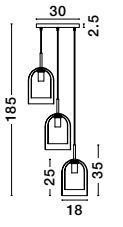

Adjustable Height

VELOR - 9236700
 Double Layered Smoky Glass
 Black Cord
 Black Metal Base
 LED E27 1x12 Watt 230 Volt
 IP20 Bulb Excluded
 D: 18 H: 240 cm

GL 92367201

Adjustable Height

VELOR - 9236710
 Double Layered Smoky Glass
 Black Cord
 Black Metal Base
 LED E27 3x12 Watt 230 Volt
 IP20 Bulb Excluded
 D: 30 H: 185 cm