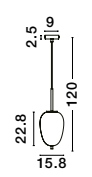

LATO - 96240981
Brass Gold Metal & Smoky Glass
Black Fabric Wire
LED E14 1x5 Watt 230 Volt
IP20 Bulb Excluded
D: 15.8 H: 120 cm