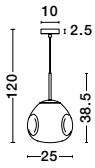

Adjustable Height

GL 91904011

LAVA - 9190401

Copper Metal
Handmade Copper Glass
LED E27 1x12 Watt 230 Volt
IP20 Bulb Excluded
D: 25 H1: 38.5 H2: 120 cm

Adjustable Height

GL 91904031

LAVA - 9190403

Gold Metal
Handmade Gold Glass
LED E27 1x12 Watt 230 Volt
IP20 Bulb Excluded
D: 25 H1: 38.5 H2: 120 cm