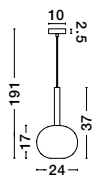

GL 90288291

AMELIA - 9028829
Sandy Gold Metal & Clear Glass
LED G9 1x5 Watt 230 Volt
IP20 Bulb Excluded
D: 24 H: 191 cm