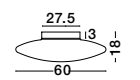

PRESSIONE - 620443
Opal Glass
Chrome Metal
LED E27 5x12 Watt 230 Volt
IP20 Bulb Excluded
D: 60 H: 18 cm