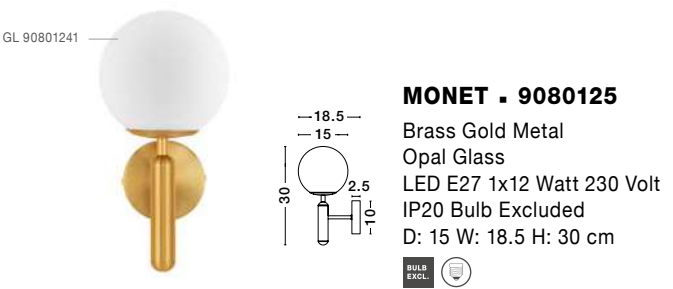

GL 91433061

Adjustable Height

Rotatable

VITRA - 9143309
 Satin Gold & Black Metal
 White Opal Glass
 LED G9 12x5 Watt 220 Volt
 IP20 Bulb Excluded
 L: 150 H: 200 cm

GL 91853611

ALVAREZ - 9185361
 Satin Gold Metal
 & Black Marble
 White Opal Glass
 LED E14 1x5 Watt 230 Volt
 Bulb Excluded IP20
 Cable Length: 160 cm
 L: 22 W: 15 H: 51 cm

GL 91367021

ALVAREZ - 9136702
 Satin Gold Metal
 & Black Marble
 White Opal Glass
 LED E27 1x12 Watt 230 Volt
 Bulb Excluded IP20
 Cable Length: 160 cm
 L: 31 W: 25 H: 140 cm

MONET - 9080124
 Brass Gold Metal
 Opal Glass
 LED E27 1x12 Watt 230 Volt
 IP20 Bulb Excluded
 D: 15 H: 185 cm

MONET - 9080125
 Brass Gold Metal
 Opal Glass
 LED E27 1x12 Watt 230 Volt
 IP20 Bulb Excluded
 D: 15 W: 18.5 H: 30 cm

MONET - 9080127
 Brass Gold Metal
 Opal Glass
 LED E27 3x12 Watt 230 Volt
 IP20 Bulb Excluded
 D: 35 H: 155 cm

MONET - 9080126
 Brass Gold Metal
 Opal Glass
 LED E27 3x12 Watt 230 Volt
 IP20 Bulb Excluded
 L: 60 W: 15 H: 155 cm

VITTON - 8279601
 Brass Metal
 White Glossy Glass
 Brass Fabric Cable
 LED E27 1x12 Watt 230 Volt
 IP20 Bulb Excluded
 L: 150 W: 20 H: 120 cm