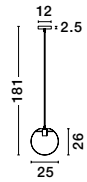

GL 91206691

HUNTER - 9120669
 Black Aluminium
 & Smoke Glass
 LED E27 1x12 Watt 230 Volt
 IP20 Bulb Excluded
 D: 35 H1: 42.5 H2: 145 cm

Adjustable Height ↑↓

GL 94169251

MIRALE - 9416925

Gold Metal
Clear Glass
& Black PVC Wire
LED E27 1x12 Watt 230 Volt
IP20 Bulb Excluded
D: 25 H1: 26 H2: 181 cm