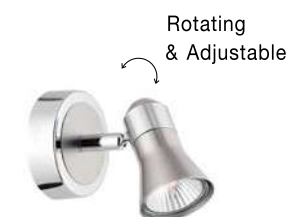

CONO - 668002

Matt White Aluminium
LED GU10 2x10 Watt 230 Volt
IP20 Bulb excluded
L: 25.5 W: 8 H: 19 cm