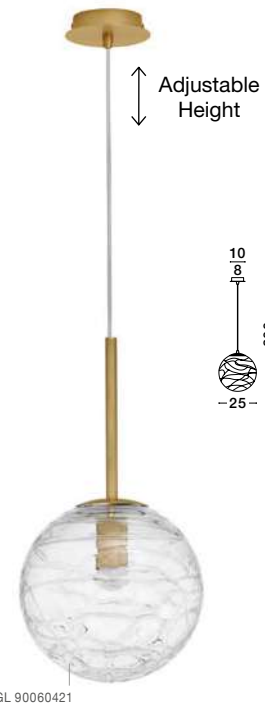

COEN - 9006042
Brass Gold Metal
Clear Structured Glass
LED E27 1x12 Watt 230 Volt
IP20 Bulb Excluded
D: 25 H: 200 cm

GL 90060421