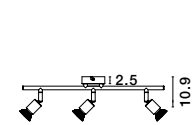

LUP - 960007
Satin Black Metal
LED GU10 3x10 Watt 230 Volt
IP20 Bulb Excluded
L: 49 W: 8 H: 10.9 cm