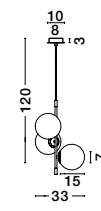

GIT - 9009294
Matt Black & Gold Metal
Opal Glass
LED G9 3x5 Watt 230 Volt
IP20 Bulb Excluded
D: 33 H: 120 cm

Adjustable Height

GL 90092941

GL 90092941

GIT - 9009297
Matt Black & Gold Metal
Opal Glass
LED G9 2x5 Watt 230 Volt
IP20 Bulb Excluded
L: 44 W: 17.3 H: 42.2 cm

ALSO YOU CAN DO

Two Options Of Height
67 - 120 cm

GIT - 9009296
Matt Black & Gold Metal
Opal Glass
LED G9 6x5 Watt 230 Volt
IP20 Bulb Excluded
Included Two parts Of Metal
42 cm Each Part
L: 100 H1: 67 H2: 120 cm

Rotatable

GL 90092941

Two Options Of Height
73.5 - 121 cm

GL 90092941

GIT - 9009295
Matt Black & Gold Metal
Opal Glass
LED G9 2x5 Watt 230 Volt
IP20 Bulb Excluded
Included Two parts Of Metal
23.7 cm Each Part
L: 95 W: 15 H: 73.5 H2: 121 cm