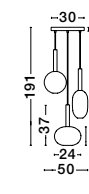

AMELIA - 9028834
Sandy Gold Metal
& Clear Glass
LED G9 3x5 Watt 230 Volt
IP20 Bulb Excluded
D: 50 H: 191 cm