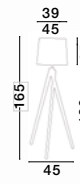

S 91450711

SALINO - 9145071
 Ivory Fabric Shade
 Brown Fabric Wire
 Natural Wood
 LED E27 1x12 Watt 230 Volt
 IP20 Bulb Excluded
 Cable Length: 200 cm
 D: 50 H1: 28 H2: 164 cm

S 602011

ALMA - 60201
 Natural Wood
 Sand White Shade
 Black Fabric Wire
 LED E27 1x12 Watt 230 Volt
 IP20 Bulb Excluded
 Cable Length: 200 cm
 D: 45 H1: 35 H2: 165 cm