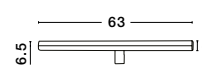

GLIM - 787016

White Aluminium
& Acrylic
LED 18 Watt 230 Volt
1922Lm 3000K IP44
L: 63 W: 6.5 H: 6.5 cm

787017

Black Aluminium
L: 3 W: 1.5 H 3 cm