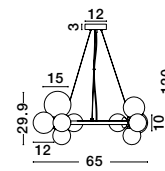

GL 92411201

PALMER - 9241120

Smoky Glass
 Black Metal Base
 LED E14 2x5 Watt 230 Volt
 IP20 Bulb Excluded
 D: 15 W: 18.5 H: 25.5 cm

ALSO YOU CAN DO

BOTH HANGING SYSTEM INCLUDED

ODILLIA - 9028855
 Matt Black Metal & Smoky Glass
 LED G9 11x6 Watt 230 Volt
 IP20 Bulb Excluded
 Two Ways Of Mounting
 D: 65 H: 120 cm