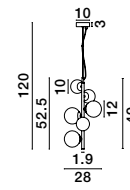

GL 92411201

PALMER - 9241120

Smoky Glass
 Black Metal Base
 LED E14 2x5 Watt 230 Volt
 IP20 Bulb Excluded
 D: 15 W: 18.5 H: 25.5 cm

ALSO YOU CAN DO

BOTH HANGING SYSTEM INCLUDED

ODILLIA - 9028855
 Matt Black Metal & Smoky Glass
 LED G9 11x6 Watt 230 Volt
 IP20 Bulb Excluded
 Two Ways Of Mounting
 D: 65 H: 120 cm