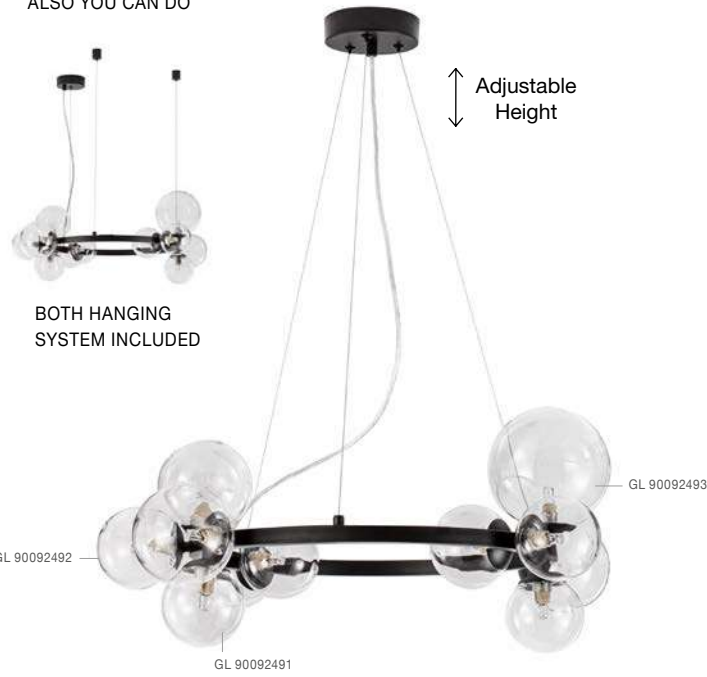

GL 92411201

PALMER - 9241120

Smoky Glass
 Black Metal Base
 LED E14 2x5 Watt 230 Volt
 IP20 Bulb Excluded
 D: 15 W: 18.5 H: 25.5 cm

ALSO YOU CAN DO

BOTH HANGING SYSTEM INCLUDED

ODILLIA - 9028855
 Matt Black Metal & Smoky Glass
 LED G9 11x6 Watt 230 Volt
 IP20 Bulb Excluded
 Two Ways Of Mounting
 D: 65 H: 120 cm

ODILLIA - 9028859
 Matt Black Metal & Smoky Glass
 LED G9 6x5 Watt 230 Volt
 IP20 Bulb Excluded
 L: 28 W: 23.2 H: 120 cm

ODILLIA - 9028857
 Matt Black Metal & Smoky Glass
 LED G9 7x5 Watt 230 Volt
 IP20 Bulb Excluded
 L: 65 W: 28.9 H: 120 cm

ODILLIA - 9028861
 Matt Black Metal & Smoky Glass
 LED G9 3x5 Watt 230 Volt
 IP20 Bulb Excluded
 L: 23 W: 19 H: 32 cm

ALSO YOU CAN DO

ODILLIA - 9009249
 Matt Black Metal & Clear Glass
 LED G9 11x6 Watt 230 Volt
 IP20 Bulb Excluded
 Two Ways Of Mounting
 D: 65 H: 120 cm