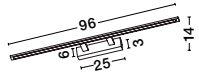

LIVIA - 9053301

Sandy White Aluminium & Acrylic
LED 30 Watt 230 Volt
2422Lm 3000K IP44
L: 96 W: 14 H: 6 cm