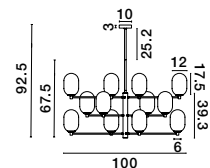

BALOR - 9009244

Brass Gold Metal
Gradient White Glass
LED G9 12x5 Watt 230 Volt
IP20 Bulb Excluded
Included Two parts Of Metal
25.2 cm Each Part
D: 100 H1: 67.5 H2: 92.5 cm