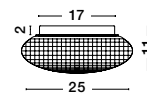

SENS - 838123
Clear Glass
White Metal
LED E27 1x12 Watt 230 Volt
IP44 Bulb Excluded
D: 25 H: 11 cm