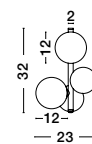

ODILLIA - 9009252
Matt Black Metal & Clear Glass
LED G9 3x5 Watt 230 Volt
IP20 Bulb Excluded
L: 23 W: 19 H: 32 cm