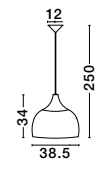

MIA . 9594341
Natural Rattan
Black Fabric Wire & Base
LED E27 1x12 Watt 230 Volt
IP20 Bulb Excluded
D: 38.5 H1: 34 H2: 250 cm