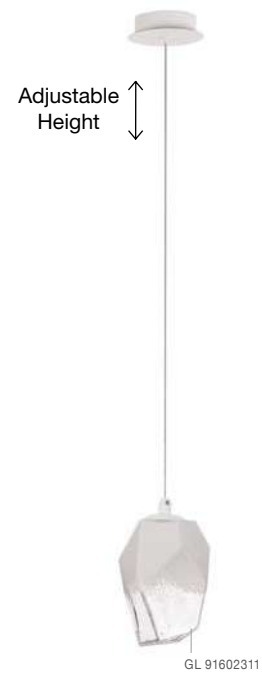

ATHENA - 9191111
Champagne Glass
Brass Metal
LED E27 1x12 Watt 230 Volt
IP20 Bulb Excluded
D: 22.5 H1: 55.4 H2: 120 cm

GL 91602311