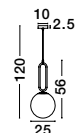

JULIET . 9206404

Brass & Black Metal
White Opal Glass
LED E14 1x5 Watt 230 Volt
IP20 Bulb Excluded
L: 18.5 W: 18.5 H: 20 cm

Adjustable Height

GL 91912511

GRUS . 9191251

Brass Metal
Opal Glass
LED E27 1x12 Watt 230 Volt
IP20 Bulb Excluded
D: 25 H1: 56 H2: 120 cm