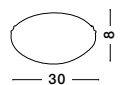

SHELL - 702202

White & Clear
Structured Glass
Chrome Metal
LED E27 2x12 Watt 230 Volt
IP20 Bulb Excluded
D: 30 H: 8 cm

GL 7022011