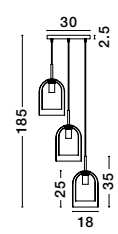

VELOR - 9236735
Double Layered Dark
Champagne Glass
Black Cord
Black Metal Base
LED E27 3x12 Watt 230 Volt
IP20 Bulb Excluded
D: 30 H: 185 cm

VELOR - 9236730
Double Layered Dark
Champagne Glass
Black Cord
Black Metal Base
LED E27 1x12 Watt 230 Volt
IP20 Bulb Excluded
D: 18 H: 240 cm

VELOR - 9236740
Double Layered Dark
Champagne Glass
Black Cord
Black Metal Base
LED E27 3x12 Watt 230 Volt
IP20 Bulb Excluded
L: 70 W:18 H: 158 cm