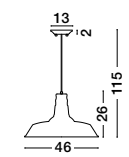

Black & Brass Metal
LED E27 1x12 Watt 230 Volt
IP20 Bulb Excluded
D: 22 H: 96 cm

Adjustable Height

OSTERIA - 620201

Rust Steel Outside
Rust Inside
Black Fabric Wire
LED E27 1x12 Watt 230 Volt
IP20 Bulb Excluded
D: 46 H: 26 H2: 115 cm