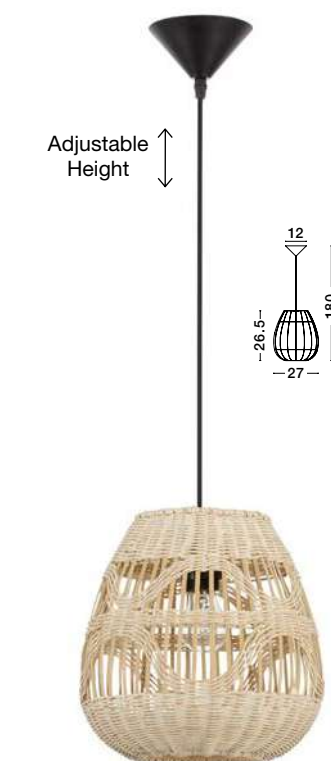

Adjustable Height

MARLO - 9586504
Natural Rattan
Black Fabric Wire & Base
LED E27 1x12 Watt 230 Volt
IP20 Bulb Excluded
D: 46 H1: 46 H2: 200 cm

Adjustable Height

MARLO - 9586501
Natural Rattan
Black Fabric Wire & Base
LED E27 1x12 Watt 230 Volt
IP20 Bulb Excluded
D: 30 H1: 35 H2: 185 cm