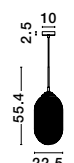

ATHENA - 9191211
Champagne Glass
Brass Metal
LED E27 1x12 Watt 230 Volt
IP20 Bulb Excluded
D: 25 H: 120 cm

ATHENA - 9191111
Champagne Glass
Brass Metal
LED E27 1x12 Watt 230 Volt
IP20 Bulb Excluded
D: 22.5 H1: 55.4 H2: 120 cm