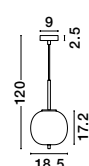

LATO - 9624064

Opal Glass
Brass Gold Metal
Black Fabric Wire
LED E14 1x5 Watt 230 Volt
IP20 Bulb Excluded
D: 18.5 H: 17.2 H₂: 120 cm