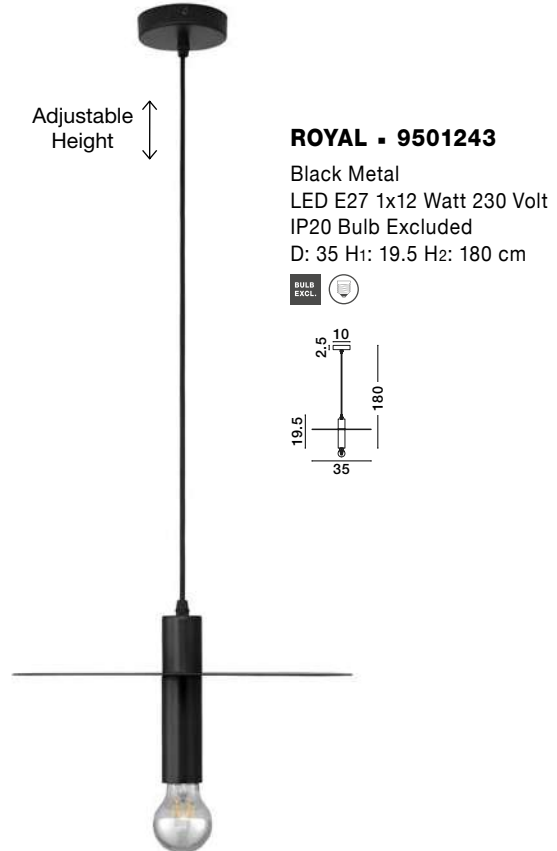

ROYAL - 9501242

Black Metal
LED E27 1x12 Watt 230 Volt
IP20 Bulb Excluded
D: 20 H1: 14.5 H2: 180 cm

ROYAL - 9501243

Black Metal
LED E27 1x12 Watt 230 Volt
IP20 Bulb Excluded
D: 35 H1: 19.5 H2: 180 cm