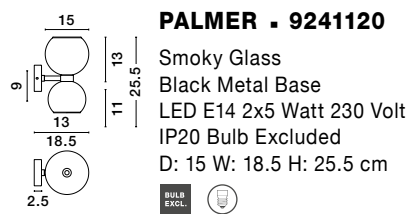

PALMER - 9241130

Smoky Glass
 Black Cord
 Black Metal Base
 LED E27 1x12 Watt 230 Volt
 IP20 Bulb Excluded
 D: 20 H1: 17.4 H2: 220 cm

GL 92411301

PALMER - 9241150
 Smoky Glass
 Black Cord
 Black Metal Base
 LED E27 3x12 Watt 230 Volt
 IP20 Bulb Excluded
 L: 84 H: 17.4 H2: 145 cm