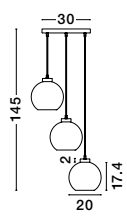

PALMER - 9241140
Smoky Glass
Black Cord
Black Metal Base
LED E27 3x12 Watt 230 Volt
IP20 Bulb Excluded
D: 30 H: 145 cm