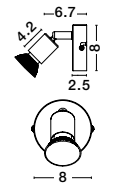

LUP - 960001
Satin Gold Metal
LED GU10 1x10 Watt 230 Volt
IP20 Bulb Excluded
D: 8 W: 6.7 H: 10.9 cm