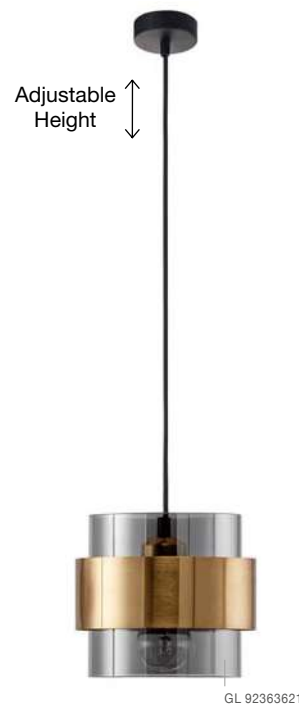

GL 92363621

SIANNA - 9236362

Smoky Glass
Brass Gold Metal
LED E27 1x12 Watt 230 Volt
IP20 Bulb Excluded
D: 18 H: 16 H₂: 220 cm