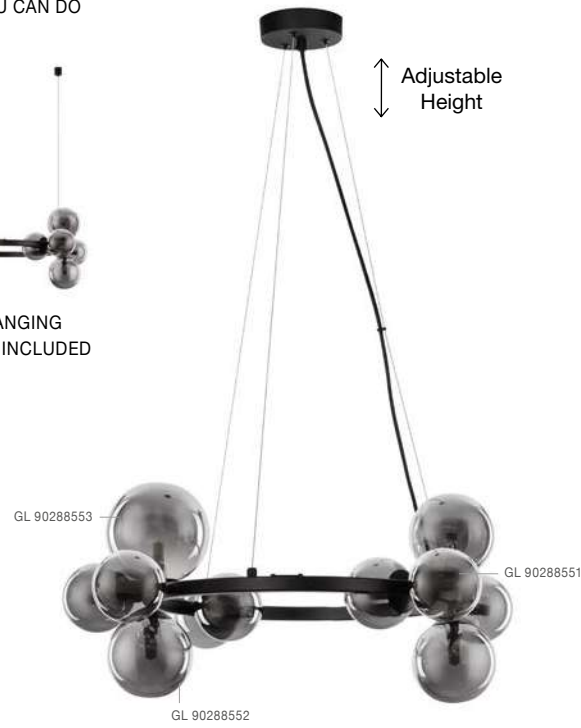

PALMER - 9241130

Smoky Glass
 Black Cord
 Black Metal Base
 LED E27 1x12 Watt 230 Volt
 IP20 Bulb Excluded
 D: 20 H1: 17.4 H2: 220 cm

GL 92411301

PALMER - 9241150
 Smoky Glass
 Black Cord
 Black Metal Base
 LED E27 3x12 Watt 230 Volt
 IP20 Bulb Excluded
 L: 84 H: 17.4 H2: 145 cm

GL 92411201

PALMER - 9241120

Smoky Glass
 Black Metal Base
 LED E14 2x5 Watt 230 Volt
 IP20 Bulb Excluded
 D: 15 W: 18.5 H: 25.5 cm

ALSO YOU CAN DO

BOTH HANGING SYSTEM INCLUDED

ODILLIA - 9028855
 Matt Black Metal & Smoky Glass
 LED G9 11x6 Watt 230 Volt
 IP20 Bulb Excluded
 Two Ways Of Mounting
 D: 65 H: 120 cm

ODILLIA - 9028859
 Matt Black Metal & Smoky Glass
 LED G9 6x5 Watt 230 Volt
 IP20 Bulb Excluded
 L: 28 W: 23.2 H: 120 cm

ODILLIA - 9028857
 Matt Black Metal & Smoky Glass
 LED G9 7x5 Watt 230 Volt
 IP20 Bulb Excluded
 L: 65 W: 28.9 H: 120 cm