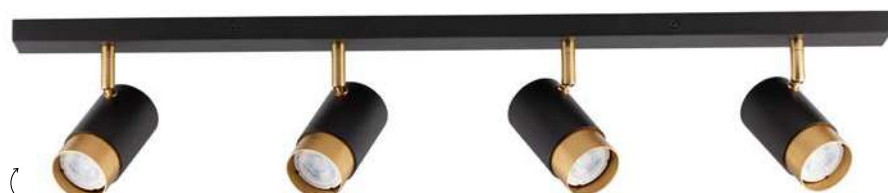

Rotating & Adjustable

POGNO - 9111436

Sandy Black & Gold Aluminium
LED GU10 4x10 Watt 220-240 Volt
IP20 Bulb Excluded
L: 80 W: 6 H: 14 cm