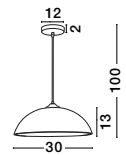

VINCA - 600821
 Chrome Metal
 White Wipe Technique Glass
 LED E27 1x12 Watt 230 Volt
 IP20 Bulb Excluded
 D: 30 H1: 13 H2: 100 cm

GL 6008211

VINCA - 600822
 Chrome Metal
 White Wipe Technique Glass
 LED E27 1x12 Watt 230 Volt
 IP20 Bulb Excluded
 D: 40 H1: 13 H2: 100 cm