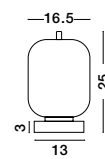

LATO - 9624086

Brass Gold Metal
& Opal Glass
LED E14 1x5 Watt 230 Volt
IP20 Bulb Excluded
Cable Length: 160 cm
D: 16.5 H: 25 cm

GL 96240853