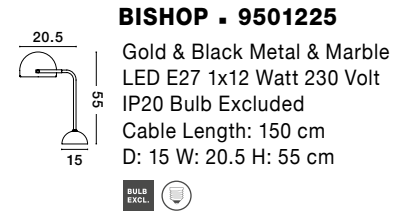

BISHOP - 9501225

Gold & Black Metal & Marble
LED E27 1x12 Watt 230 Volt
IP20 Bulb Excluded
Cable Length: 150 cm
D: 15 W: 20.5 H: 55 cm