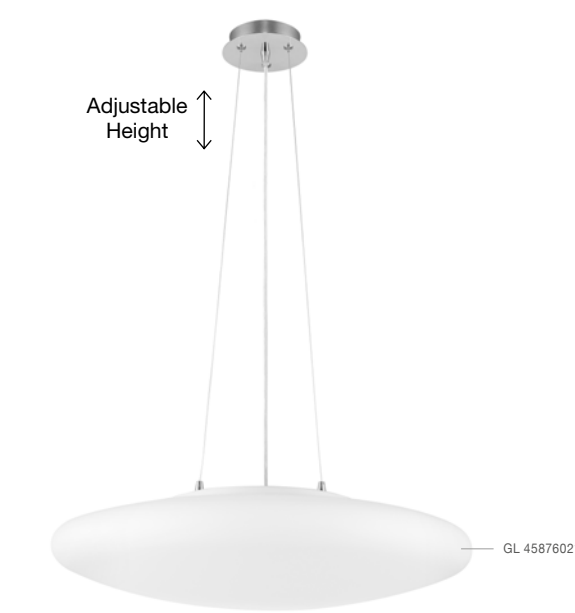

NEVOSO - 920424
Opal Glass & White Metal
LED E27 1x12 Watt 230 Volt
IP20 Bulb Excluded
D: 30 H: 32 cm

Adjustable Height

GL 45876021

PRESSIONE - 4587602
Opal Glass
Satin Metal Base
Chrome Aluminium
LED E27 3x12 Watt 230 Volt
IP20 Bulb Excluded
D: 50 H: 110 cm

GL 6204421

PRESSIONE - 620442
Opal Glass
Chrome Metal
LED E27 3x12 Watt 230 Volt
IP20 Bulb Excluded
D: 50 H: 15 cm