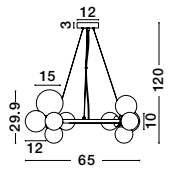

ODILLIA - 9028856

Opal Glass & Matt Gold Metal
LED G9 11x5 Watt 230 Volt
IP20 Bulb Excluded
Two Ways Of Mounting
L: 65 W: 52.8 H: 120 cm