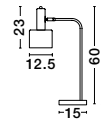

PAZ - 9426651

Gold Metal
White Metal Shade
White Base
LED E27 1x12 Watt 230 Volt
IP20 Bulb Excluded
Cable Length: 180 cm
D: 12.5 H: 60 cm