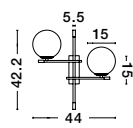

GIT - 9009297
Matt Black & Gold Metal
Opal Glass
LED G9 2x5 Watt 230 Volt
IP20 Bulb Excluded
L: 44 W: 17.3 H: 42.2 cm