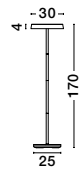

ALSO YOU CAN DO

VITI - 9155181

Sandy White Aluminium & Acrylic
LED 18 Watt 230 Volt
1300Lm 3000K IP20
Cable Length: 180 cm
D: 30 W: 30 H: 170 cm

ALSO YOU CAN DO

VITI - 9155182

Sandy Black Aluminium & Acrylic
LED 18 Watt 230 Volt
1300Lm 3000K IP20
Cable Length: 180 cm
D: 30 W: 30 H: 170 cm