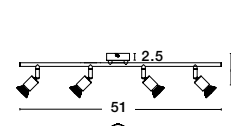

LUP - 960008
Satin Black Metal
LED GU10 4x10 Watt 230 Volt
IP20 Bulb Excluded
L: 51 W: 8 H: 10.9 cm