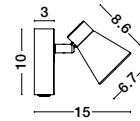

DUBLIN - 9155711
Sandy White Metal
Switch On/Off
LED GU10 1x10 Watt 230 Volt
IP20 Bulb Excluded
L: 10 W: 15 H: 10 cm