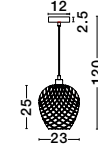

SCARLET . 9142499
Natural Bamboo
Black PVC Wire & Base
LED E27 1x12 Watt 230 Volt
IP20 Bulb Excluded
D: 23 H1: 25 H2: 120 cm