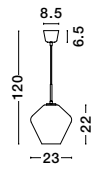

GUSTAVE - 9028853

Light Smoky Grey Glass & Matt Black Metal
LED G9 12x5 Watt 230 Volt
IP20 Bulb Excluded
L: 72 W: 10 H: 35.5 cm

Adjustable Height

GL 97241021

VEIRO - 9724102

Chrome Glass
Black Metal
Black Fabric Wire
LED E27 1x12 Watt 230 Volt
IP20 Bulb Excluded
D: 23 H1: 22 H2: 120 cm