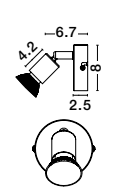

LUP - 960005
Satin Black Metal
LED GU10 1x10 Watt 230 Volt
IP20 Bulb Excluded
D: 8 W: 6.7 H: 10.9 cm