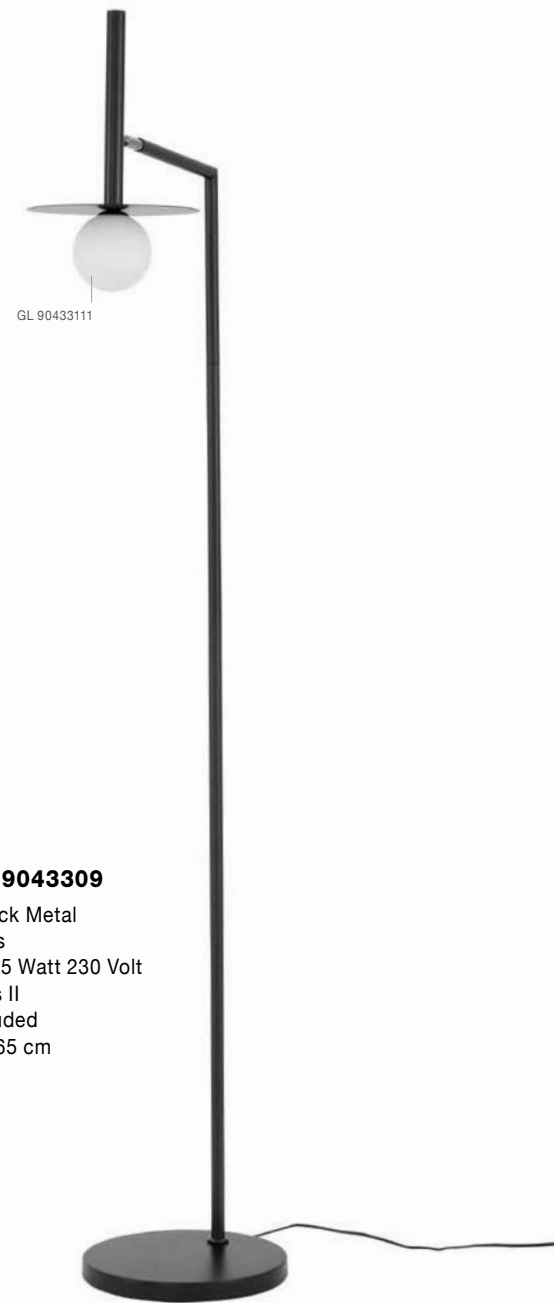

PIELO - 9043309
Sandy Black Metal
Opal Glass
LED G9 1x5 Watt 230 Volt
IP20 Class II
Bulb Excluded
D: 42 H: 165 cm