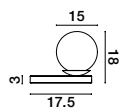

GL 90501671

BESON - 9050167
Grey Marble Base
Opal Glass
LED E14 1x5 Watt 230 Volt
IP20 Bulb Excluded
Cable Length: 150 cm
D: 15 W: 17.5 H: 18 cm