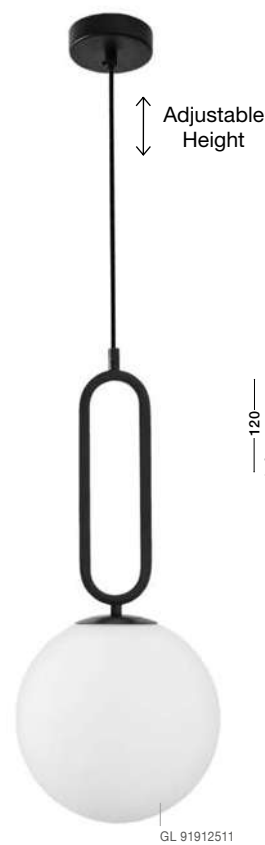

Adjustable Height

GL 91912511

GRUS . 9191252

Matt Black Metal
Opal Glass
LED E27 1x12 Watt 230 Volt
IP20 Bulb Excluded
D: 25 H1: 56 H2: 120 cm