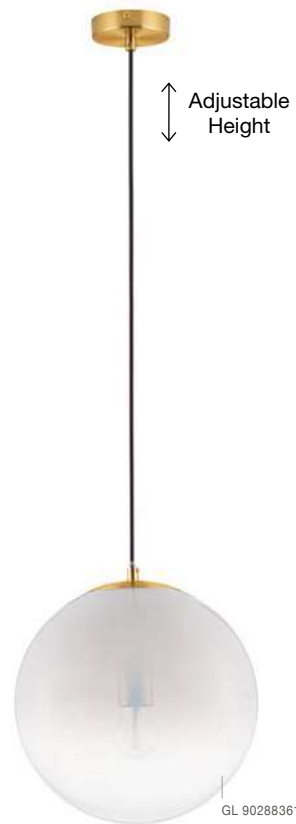

GL 90288421

VITA - 9028842

Brass Gold Metal
 & Gradient White Glass
 LED E27 1x12 Watt 230 Volt
 IP20 Bulb Excluded
 Cable Length: 190 cm
 D: 20 H: 35.5 cm

GL 90928211

GL 90288371

VITA - 9028837
 Brass Gold Metal
 & Gradient White Glass
 LED E27 1x12 Watt 230 Volt
 IP20 Bulb Excluded
 D: 20 H: 120 cm