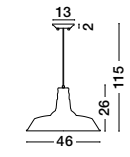

Adjustable Height

OSTERIA - 420201

Shining Black Steel Outside
Matt White Inside
Black Fabric Wire
LED E27 1x12 Watt 230 Volt
IP20 Bulb Excluded
D: 46 H: 26 H2: 115 cm

Adjustable Height

OSTERIA - 420202

Shining White Steel Outside
Matt White Inside
White Fabric Wire
LED E27 1x12 Watt 230 Volt
IP20 Bulb Excluded
D: 46 H: 26 H2: 115 cm