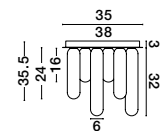

GUSTAVE - 9028854

Light Smoky Grey Glass & Matt Black Metal
LED G9 6x5 Watt 230 Volt
IP20 Bulb Excluded
L: 38 W: 7 H: 35.5 cm

GUSTAVE - 9028853

Light Smoky Grey Glass & Matt Black Metal
LED G9 12x5 Watt 230 Volt
IP20 Bulb Excluded
L: 72 W: 10 H: 35.5 cm