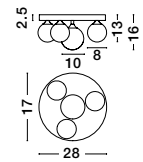

EDEM - 9080128
Sandy Black Aluminium
Opal Glass
LED G9 4x5 Watt 220 Volt
IP20 Bulb Excluded IP20
D: 28 H: 17 cm