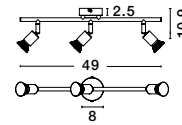

LUP - 960003
Satin Gold Metal
LED GU10 3x10 Watt 230 Volt
IP20 Bulb Excluded
L: 49 W: 8 H: 10.9 cm