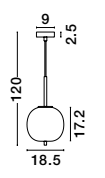

Adjustable Height

GL 96240631

LATO - 9624073

Black Metal & Opal Glass
Black Fabric Wire
LED E27 1x12 Watt 230 Volt
IP20 Bulb Excluded
D: 27 H: 120 cm

Adjustable Height

GL 96240641

LATO - 9624074

Black Metal & Opal Glass
Black Fabric Wire
LED E14 1x5 Watt 230 Volt
IP20 Bulb Excluded
D: 18.5 H: 120 cm