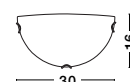

GIORNO - 605803

Alabaster Glass
Chrome Metal
LED E27 1x12 Watt 230 Volt
IP20 Bulb Excluded
Packing 12 pcs
L: 30 W: 7.5 H: 16 cm