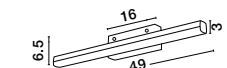

VANESE - 787005
Chrome Aluminium & Acrylic
LED 12 Watt 230 Volt
1174Lm 3000K IP44
L: 49 W1: 3 W2: 7.5 H: 6.5 cm
LED WARM WHITE DRIVER INCL.