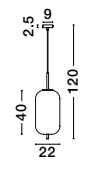

LATO - 96240801
Brass Gold Metal & Smoky Glass
Black Fabric Wire
LED E27 1x12 Watt 230 Volt
IP20 Bulb Excluded
D: 22 H: 120 cm