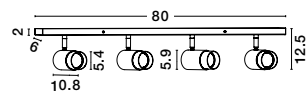

Rotating & Adjustable

POGNO - 9111435

Sandy Black & Gold Aluminium
LED GU10 3x10 Watt IP20
220-240 Volt Bulb Excluded
L: 60 W: 6 H: 14 cm

Rotating & Adjustable

POGNO - 9111436

Sandy Black & Gold Aluminium
LED GU10 4x10 Watt 220-240 Volt
IP20 Bulb Excluded
L: 80 W: 6 H: 14 cm