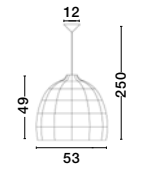

DESTIN - 9586691
Black Rattan
Black Fabric Wire & Base
LED E27 1x12 Watt 230 Volt
IP20 Bulb Excluded
D: 53 H1: 49 H2: 250 cm