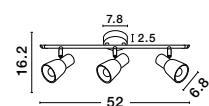

GL 6670011

PUBLICO - 667002

Opal Glass
Satin Nickel Metal
LED E14 2x5 Watt 230 Volt
IP20 Bulb Excluded
L: 34.2 W: 7.8 H: 16.2 cm

GL 6670011

PUBLICO - 667001

Opal Glass
Satin Nickel Metal
LED E14 1x5 Watt 230 Volt
IP20 Bulb Excluded
D: 8 W: 13 H: 10.5 cm