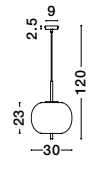

LATO - 96240791
Brass Gold Metal & Smoky Glass
Black Fabric Wire
LED E27 1x12 Watt 230 Volt
IP20 Bulb Excluded
D: 30 H: 120 cm