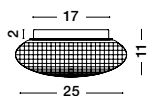

SENS - 838122
White Glass
White Metal
LED E27 1x12 Watt 230 Volt
IP44 Bulb Excluded
D: 25 H: 11 cm