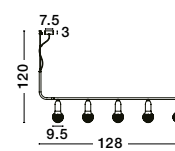

VEDA - 9536419

Black Metal & Clear Glass
LED G9 5x6 Watt 230 Volt
IP20 Bulb Excluded
L: 128 W: 10 H: 120 cm

VEDA - 9536415

Brass Metal & Clear Glass
LED G9 5x6 Watt 230 Volt
IP20 Bulb Excluded
L: 128 W: 10 H: 120 cm