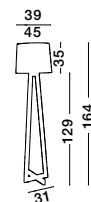

ALMA - 40202
Natural Wood
Sand White Shade
Black Fabric Wire
LED E27 1x12 Watt 230 Volt
IP20 Bulb Excluded
Cable Length: 200 cm
L: 31 H: 35 Hz: 164 cm

S 402021