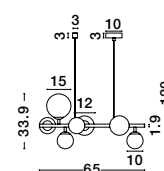

ODILLIA - 9028857
Matt Black Metal & Smoky Glass
LED G9 7x5 Watt 230 Volt
IP20 Bulb Excluded
L: 65 W: 28.9 H: 120 cm