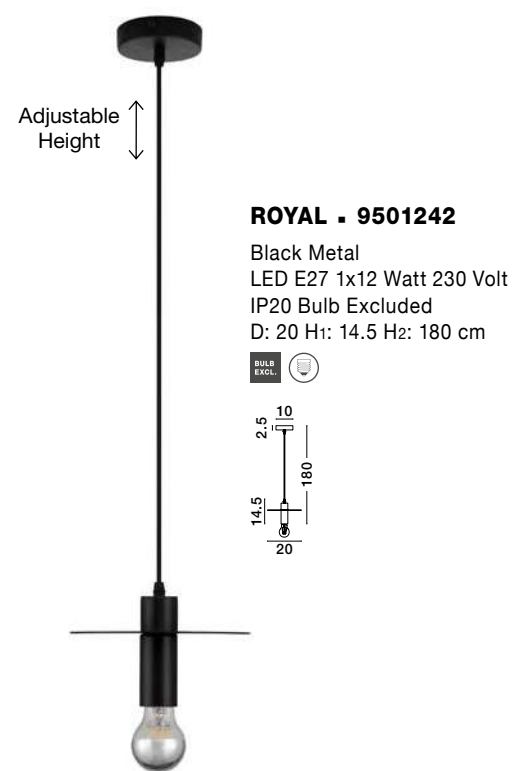

ROYAL - 9501240

Gold Metal
LED E27 1x12 Watt 230 Volt
IP20 Bulb Excluded
D: 20 H1: 14.5 H2: 180 cm

ROYAL - 9501241

Gold Metal
LED E27 1x12 Watt 230 Volt
IP20 Bulb Excluded
D: 35 H1: 19.5 H2: 180 cm

ROYAL - 9501242

Black Metal
LED E27 1x12 Watt 230 Volt
IP20 Bulb Excluded
D: 20 H1: 14.5 H2: 180 cm

ROYAL - 9501243

Black Metal
LED E27 1x12 Watt 230 Volt
IP20 Bulb Excluded
D: 35 H1: 19.5 H2: 180 cm