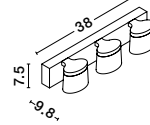

SABIA - 9122331

Chrome Aluminium & Acrylic
LED 15 Watt 230 Volt
1539Lm 3000K IP44
L: 38 W: 9.8 H: 7.5 cm