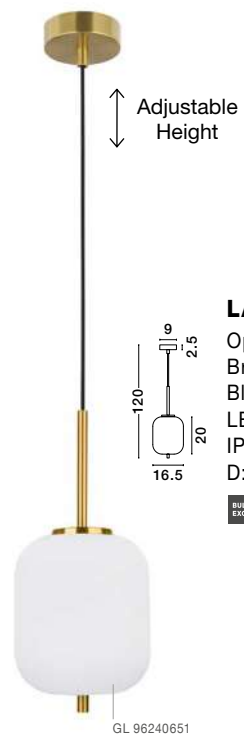

GL 96240631

LATO - 9624063

Opal Glass
Brass Gold Metal
Black Fabric Wire
LED E27 1x12 Watt 230 Volt
IP20 Bulb Excluded
D: 27 H: 40 H₂: 120 cm

GL 96240641

LATO - 9624064

Opal Glass
Brass Gold Metal
Black Fabric Wire
LED E14 1x5 Watt 230 Volt
IP20 Bulb Excluded
D: 18.5 H: 17.2 H₂: 120 cm

GL 96240651

LATO - 9624065

Opal Glass
Brass Gold Metal
Black Fabric Wire
LED E14 1x5 Watt 230 Volt
IP20 Bulb Excluded
D: 16.5 H: 20 H₂: 120 cm

GL 96240661

LATO - 9624066

Opal Glass
Brass Gold Metal
Black Fabric Wire
LED E14 1x5 Watt 230 Volt
IP20 Bulb Excluded
D: 15.8 H: 23 H₂: 120 cm