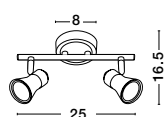

GALERIA - 663002

Satin Nickel
Chrome Aluminium
LED GU10 2x10 Watt 230 Volt
IP20 Bulb Excluded
L: 25 H: 16.5 cm