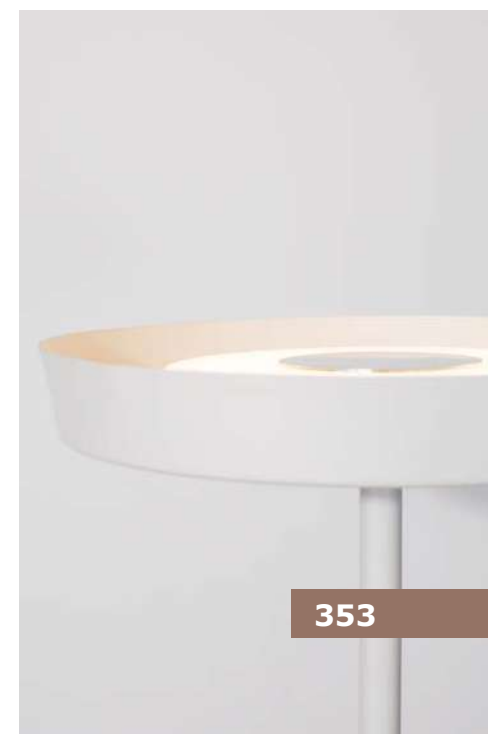

S 414554011

Adjustable

S 414554021

Adjustable

TRACCIA - 41455401

Iron & Plastic
 Black Fabric Shade
 LED E27 1x12 Watt 230 Volt
 IP20 Bulb Excluded
 Cable Length: 240 cm
 L: 195 W: 40 H: 165

TRACCIA - 41455402