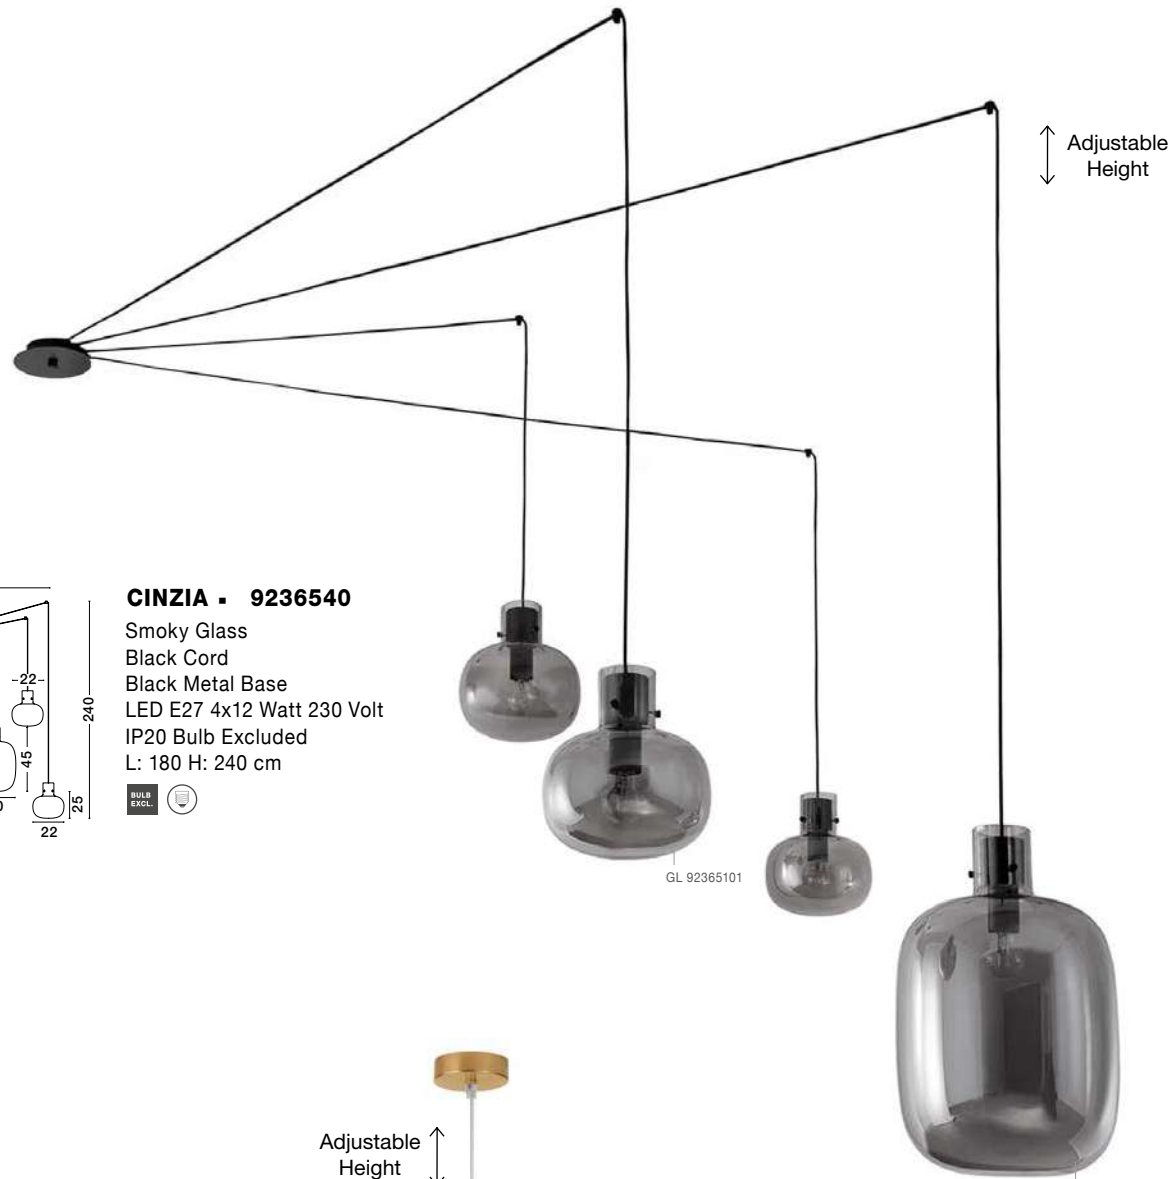

GL 96952612

Adjustable
 Height

PAULINE - 9695263
 Triac Dimmable
 Sandy Black Aluminium
 & Clear Glass
 LED 55 Watt 230 Volt
 3517Lm 3000K IP20
 D: 85 H: 180 cm

GL 96952613

Adjustable Height

PAULINE . 9695260
Triac Dimmable

PAULINE . 9695265

Silver Aluminium & Clear Glass
LED 15 Watt 230 Volt
1187Lm 3000K IP20
L: 12 W: 7.5 H: 69 cm

CINZIA - 9236540
 Smoky Glass
 Black Cord
 Black Metal Base
 LED E27 4x12 Watt 230 Volt
 IP20 Bulb Excluded
 L: 180 H: 240 cm

CINZIA - 9236640
 Champagne Glass
 White Cord
 Brass Gold Metal
 LED E27 1x12 Watt 230 Volt
 IP20 Bulb Excluded
 D: 30 H1: 45 H2: 198 cm

CINZIA - 9236650
 Champagne Glass
 White Cord
 Brass Gold Metal
 LED E27 1x12 Watt 230 Volt
 IP20 Bulb Excluded
 D: 22 H1: 25 H2: 178 cm

CINZIA - 9236600
 Clear Glass
 White Cord
 Brass Gold Metal
 LED E27 1x12 Watt 230 Volt
 IP20 Bulb Excluded
 D: 22 H1: 25 H2: 228 cm

GL 92366001

CINZIA - 9236630
 Clear Glass
 White Cord
 Brass Gold Metal
 LED E27 1x12 Watt 230 Volt
 IP20 Bulb Excluded
 D: 30 H1: 45 H2: 198 cm