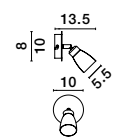

CONO - 668001

White Aluminium
LED GU10 1x10 Watt 230 Volt
IP20 Bulb Excluded
D: 8 W: 13.5 H: 15.7 cm