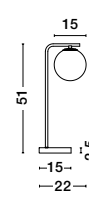

GL 91433061

Adjustable Height

Rotatable

GL 91853611

GL 91367021