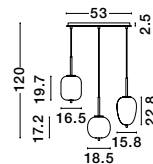

Opal Glass
Brass Gold Metal
Black Fabric Wire
LED E14 3x5 Watt 230 Volt
IP20 Bulb Excluded
L: 53 W: 9 H: 120 cm

96240851

LATO - 9624084

Brass Gold Metal
& Opal Glass
LED E14 1x5 Watt 230 Volt
IP20 Bulb Excluded
Cable Length: 160 cm
D: 18.5 H: 22.5 cm