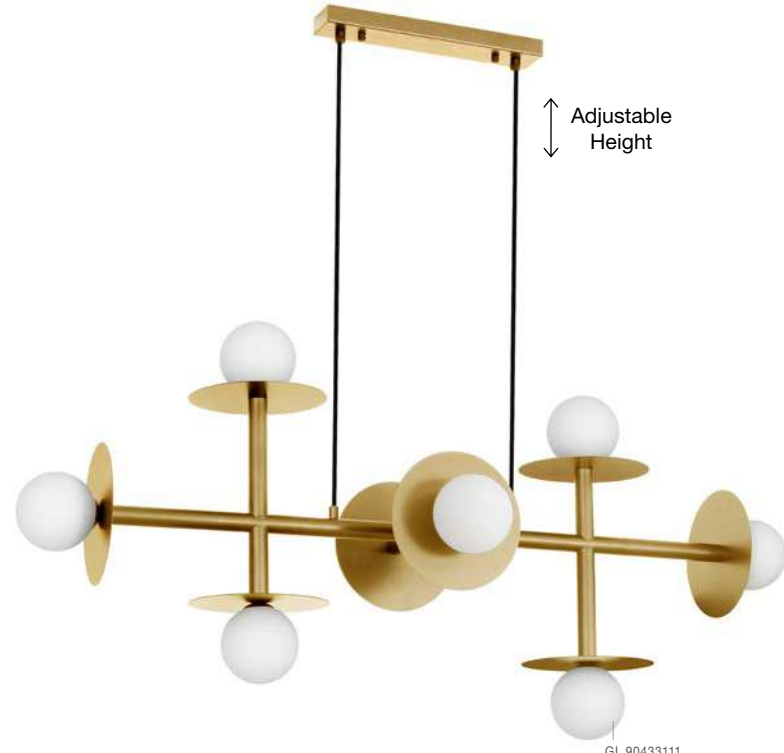

VITTON - 8279603
 Brass Metal
 White Glossy Glass
 LED E14 1x5 Watt 230 Volt
 IP20 Bulb Excluded
 D: 21 W: 18 H: 22 cm

MAKE YOUR OWN COMBINATION

VITTON - 8279602
 Brass Metal
 White Glossy Glass
 Brass Fabric Cable
 LED E14 3x5 Watt 230 Volt
 IP20 Bulb Excluded
 L: 122 W: 15 H: 180 cm

GL 82796011

GL 82796021

GL 90433111

PIELO - 9043311
 Brass Gold Metal
 Opal Glass
 LED G9 1x5 Watt 230 Volt
 IP20 Bulb Excluded
 D: 22 H: 55 H2: 150 cm

GL 90433111

PIELO - 9043312
 Brass Gold Metal
 Opal Glass
 LED G9 8x5 Watt 230 Volt
 IP20 Bulb Excluded
 L: 109 W: 41 H: 57 H2: 135 cm