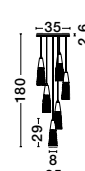

GL 91601911

KOVAC - 9160196
Brass Gold Metal
& Clear Structured Glass
LED G9 6x5 Watt 230 Volt
IP20 Bulb Excluded
D: 35 H: 180 cm

GL 91601911