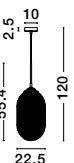

ATHENA - 9191110
Smoky Gray Glass
Matt Black Metal
LED E27 1x12 Watt 230 Volt
IP20 Bulb Excluded
D: 22.5 H1: 55.4 H2: 120 cm