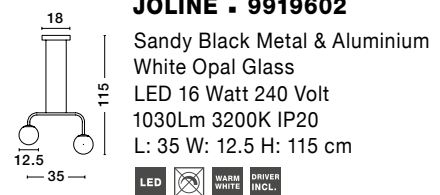

Adjustable Height

IMPERO - 9100441

White Frosted Glass
Black Metal
LED G9 4x5 Watt 230 Volt
IP20 Bulb Excluded
L: 100 W: 15 H: 120 cm

IMPERO - 9190421

White Frosted Glass
Black Metal
LED G9 2x5 Watt 230 Volt
IP20 Bulb Excluded
L: 35 W: 19 H: 33 cm

Two Options Of Height
90 - 130 cm

IMPERO - 9100361

White Frosted Glass
Black Metal
LED E14 6x5 Watt 230 Volt
IP20 Bulb Excluded
D: 70 H1: 31 H2: 120 cm

Adjustable Height

GL 99196041

JOLINE - 9919602

Sandy Black Metal & Aluminium
White Opal Glass
LED 16 Watt 240 Volt
1030Lm 3200K IP20
L: 35 W: 12.5 H: 115 cm