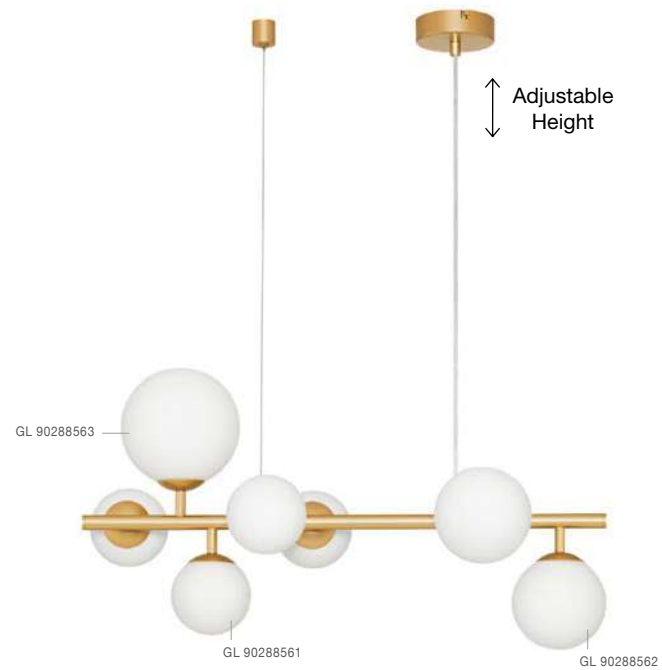

ALSO YOU CAN DO

BOTH HANGING SYSTEM INCLUDED

ODILLIA - 9028856

Opal Glass & Matt Gold Metal
LED G9 11x5 Watt 230 Volt
IP20 Bulb Excluded
Two Ways Of Mounting
L: 65 W: 52.8 H: 120 cm

ODILLIA - 9028860

Opal Glass & Matt Gold Metal
LED G9 6x5 Watt 230 Volt
IP20 Bulb Excluded
L: 28 W: 23.2 H: 120 cm

ODILLIA - 9028858

Opal Glass & Matt Gold Metal
LED G9 7x5 Watt 230 Volt
IP20 Bulb Excluded
L: 65 W: 28.9 H: 120 cm

ODILLIA - 9028862

Opal Glass & Matt Gold Metal
LED G9 3x5 Watt 230 Volt
IP20 Bulb Excluded
L: 23 W: 19 H: 32 cm