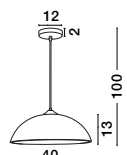

VINCA - 600821
 Chrome Metal
 White Wipe Technique Glass
 LED E27 1x12 Watt 230 Volt
 IP20 Bulb Excluded
 D: 30 H1: 13 H2: 100 cm

GL 6008211

VINCA - 600822
 Chrome Metal
 White Wipe Technique Glass
 LED E27 1x12 Watt 230 Volt
 IP20 Bulb Excluded
 D: 40 H1: 13 H2: 100 cm