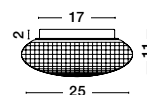

SENS - 838124
Smoke Chrome Glass
Black Metal
LED E27 1x12 Watt 230 Volt
IP44 Bulb Excluded
D: 25 H: 11 cm