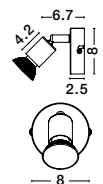

BASE - 662001

Rust Metal
LED GU10 1x10 Watt 230 Volt
IP20 Bulb Excluded
D: 8 W: 6.7 H: 10.9 cm