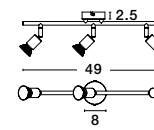

BASE - 660003

Satin Nickel Metal
LED GU10 3x10 Watt 230 Volt
IP20 Bulb Excluded
L: 49 W: 8 H: 10.9 cm