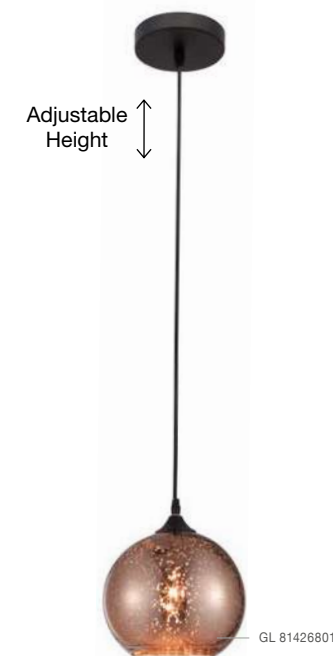

MAYAN - 9988103
Chrome Metal
Smoky Gray Glass
LED E27 1x12 Watt 230 Volt
IP20 Bulb Excluded
D: 30 H1: 53 H2: 120 cm

MAYAN - 9988105
Matt Black Metal
Copper Glass
LED E27 1x12 Watt 230 Volt
IP20 Bulb Excluded
D: 30 H1: 53 H2: 120 cm