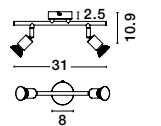

LUP - 960002
Satin Gold Metal
LED GU10 2x10 Watt 230 Volt
IP20 Bulb Excluded
L: 31 W: 8 H: 10.9 cm