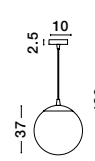

GL 90802001

GL 90803001

GL 90804001

GL 90802511

GL 90803511