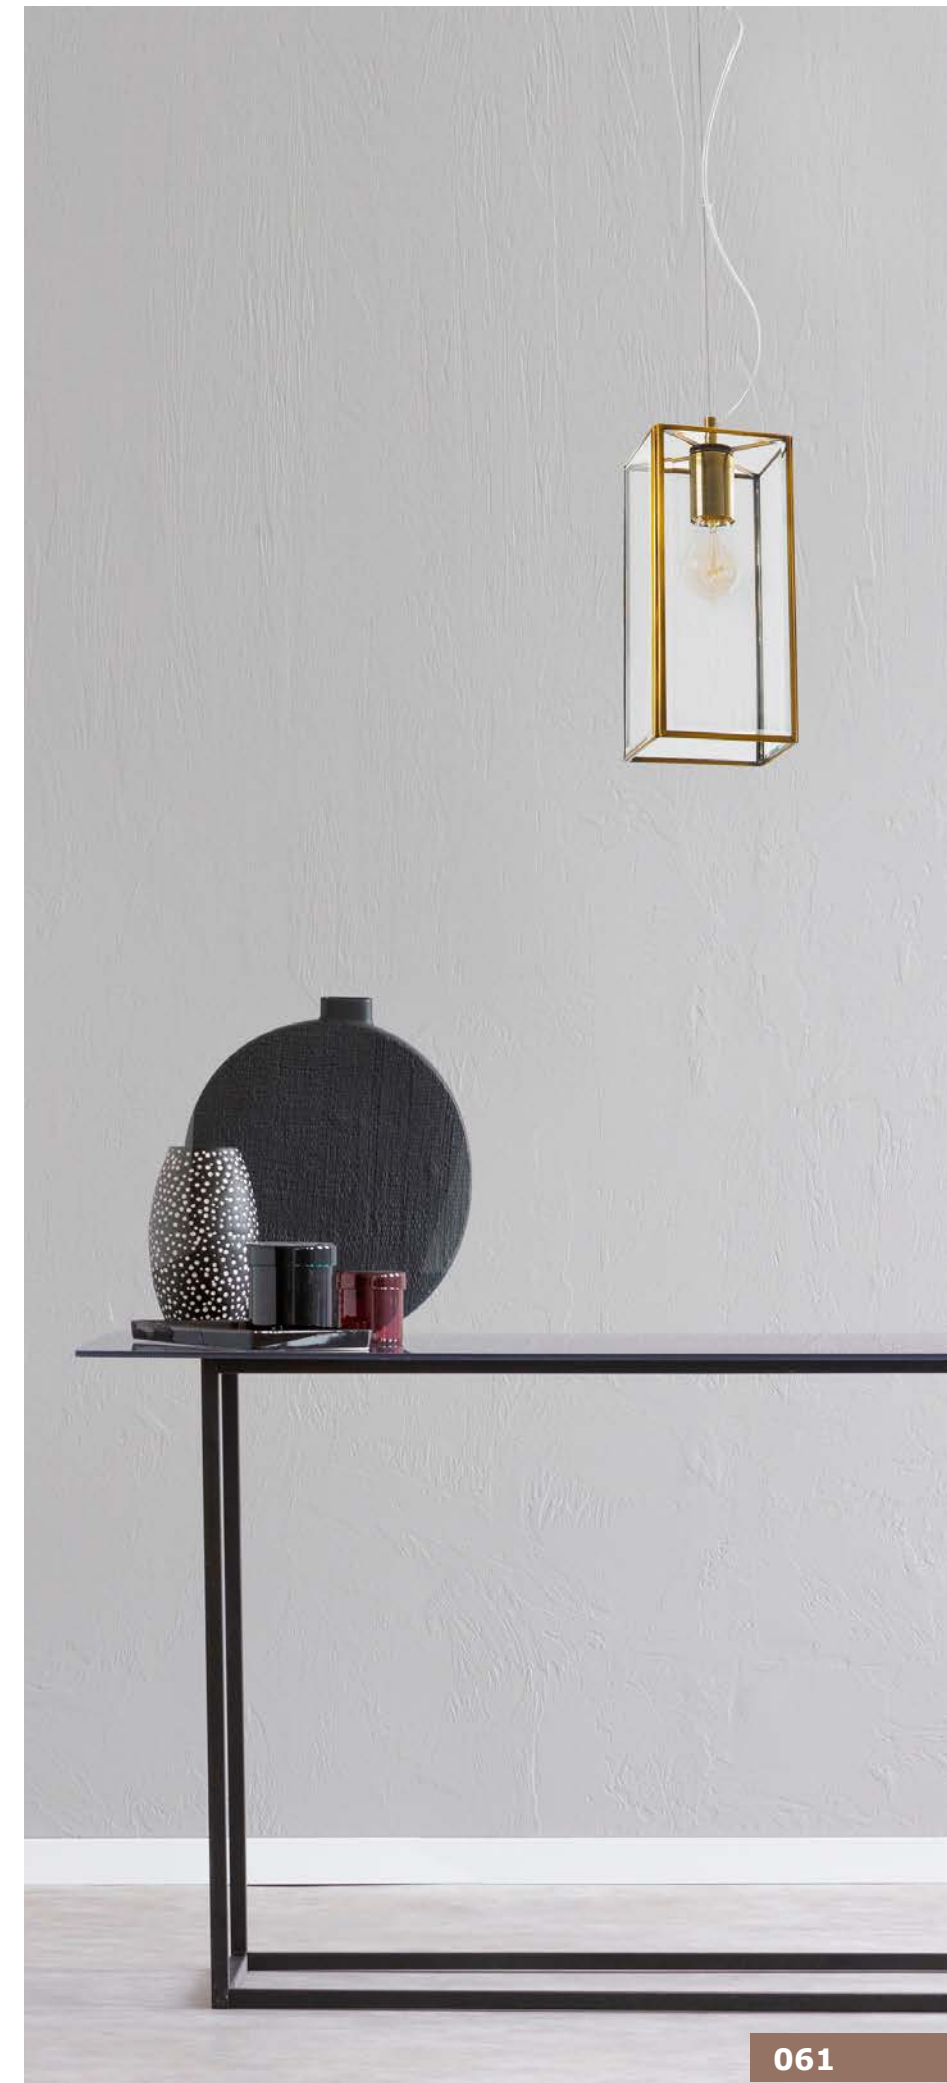

GL 90060441

PRISMA - 9426731
Gold Metal & Clear Glass
LED E27 1x12 Watt 230 Volt
IP20 Bulb Excluded
D: 23 H1: 35 H2: 122 cm

PRISMA - 9426732
Gold Metal & Clear Glass
LED E27 1x12 Watt 230 Volt
IP20 Bulb Excluded
D: 17 H1: 40 H2: 120 cm