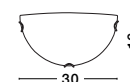

ANCO - 600403

White Satinated Glass
Chrome Metal
LED E27 1x12 Watt 230 Volt
IP20 Bulb Excluded
Packing 6 pcs
L: 30 W: 7.5 H: 16 cm