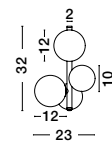

ODILLIA - 9028862

Opal Glass & Matt Gold Metal
LED G9 3x5 Watt 230 Volt
IP20 Bulb Excluded
L: 23 W: 19 H: 32 cm