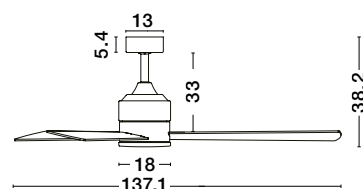

Compatible with:
9952345, 9952350, 9952355

FAN SPECIFICATIONS

Product Nm.	Body Material	Blades Material	Product Size	Speed	Length of Each Blade	Motor Type	Watt (max.)	Power Supply	Airflow (CFM)	RPM	Noise Level	Net Weight	Blade Sweep	Summer/Winter Function	Light	Remote Control	Guarantee	Class
9952345	Stainless Aluminium	Teak & Walnut Plywood	D: 137.1 cm H: 38.2 cm	6 Speed Remote	52"	DC	38W	AC220-240V	5041	205	N/A	5,1 Kg	N/A	✓	✓	✓	2 Years Light & control 10 Years motor	I
9952350	Black Aluminium	Black & Walnut Plywood	D: 137.1 cm H: 38.2 cm	6 Speed Remote	52"	DC	38W	AC220-240V	5041	205	N/A	5,1 Kg	N/A	✓	✓	✓	2 Years Light & control 10 Years motor	I
9952355	White Aluminium	White & Oak Plywood	D: 137.1 cm H: 38.2 cm	6 Speed Remote	52"	DC	38W	AC220-240V	5041	205	N/A	5,1 Kg	N/A	✓	✓	✓	2 Years Light & control 10 Years motor	I