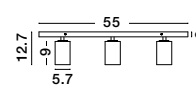

TOD - 9012301

Sandy White Aluminium
LED GU10 3x10 Watt 220-240 Volt
IP20 Bulb Excluded
L: 55 W: 6 H: 12.7 cm