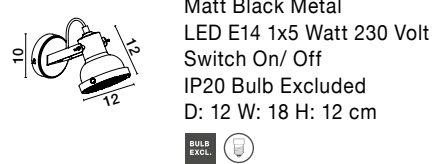

Adjustable Height

OSTERIA - 420201

Shining Black Steel Outside
Matt White Inside
Black Fabric Wire
LED E27 1x12 Watt 230 Volt
IP20 Bulb Excluded
D: 46 H: 26 H2: 115 cm

Adjustable Height

OSTERIA - 420202

Shining White Steel Outside
Matt White Inside
White Fabric Wire
LED E27 1x12 Watt 230 Volt
IP20 Bulb Excluded
D: 46 H: 26 H2: 115 cm