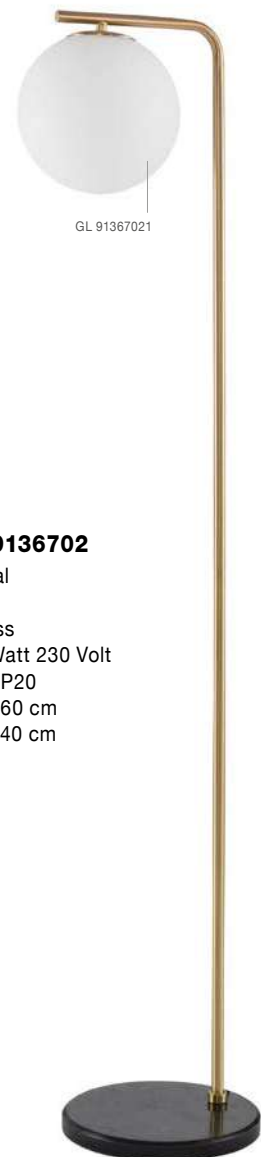

GL 91433061

Adjustable Height

Rotatable

VITRA - 9143309
 Satin Gold & Black Metal
 White Opal Glass
 LED G9 12x5 Watt 220 Volt
 IP20 Bulb Excluded
 L: 150 H: 200 cm

GL 91853611

ALVAREZ - 9185361
 Satin Gold Metal
 & Black Marble
 White Opal Glass
 LED E14 1x5 Watt 230 Volt
 Bulb Excluded IP20
 Cable Length: 160 cm
 L: 22 W: 15 H: 51 cm