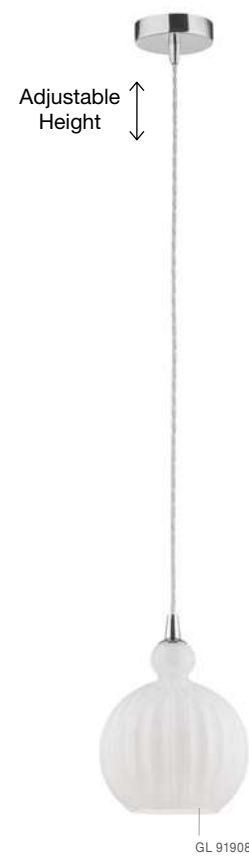

Adjustable Height

ODELL - 9190881

Chrome Aluminium
Opal Glass
LED E14 1x5 Watt 230 Volt
IP20 Bulb Excluded
D: 15 H1: 20.4 H2: 120 cm

GL 91908811