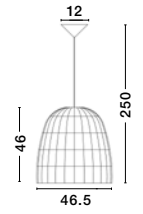

Adjustable Height

DESTIN - 9586671
Gray Rattan
Black Fabric Wire & Base
LED E27 1x12 Watt 230 Volt
IP20 Bulb Excluded
D: 46.5 H1: 46 H2: 250 cm

Adjustable Height

DESTIN - 9586691
Black Rattan
Black Fabric Wire & Base
LED E27 1x12 Watt 230 Volt
IP20 Bulb Excluded
D: 53 H1: 49 H2: 250 cm

Adjustable Height

DESTIN - 9586702
Gray Rattan
Black Fabric Wire & Base
LED E27 1x12 Watt 230 Volt
IP20 Bulb Excluded
D: 42 H1: 54.5 H2: 250 cm