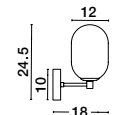

BALOR - 9009247

Brass Gold Metal
Gradient White Glass
LED G9 1x5 Watt 230 Volt
IP20 Bulb Excluded
L: 12 W: 18 H: 24.5 cm