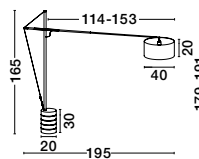

S 414554011

Adjustable

S 414554021

Adjustable

TRACCIA - 41455401

Iron & Plastic
 Black Fabric Shade
 LED E27 1x12 Watt 230 Volt
 IP20 Bulb Excluded
 Cable Length: 240 cm
 L: 195 W: 40 H: 165

TRACCIA - 41455402