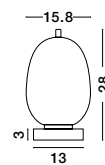

GL 96240852

LATO - 9624086

Brass Gold Metal
& Opal Glass
LED E14 1x5 Watt 230 Volt
IP20 Bulb Excluded
Cable Length: 160 cm
D: 16.5 H: 25 cm

GL 96240853

LATO - 9624088

Brass Gold Metal
& Opal Glass
LED E14 1x5 Watt 230 Volt
IP20 Bulb Excluded
Cable Length: 160 cm
D: 15.8 H: 28 cm