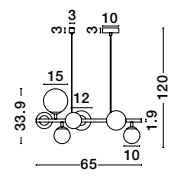

ODILLIA - 9009250
Matt Black Metal & Clear Glass
LED G9 7x6 Watt 230 Volt
IP20 Bulb Excluded
L: 65 W: 28.9 H: 120 cm