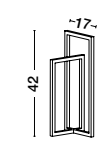

ZESIRO - 9086022
Dimmable
SandY Black Aluminium
& Acrylic
Switch On/Off
LED 12 Watt 220 - 240 Volt
800Lm 3000K IP20
Cable Length: 150 cm
L: 17 W: 17 H: 42 cm