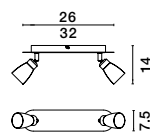

CONO - 668002

Matt White Aluminium
LED GU10 2x10 Watt 230 Volt
IP20 Bulb excluded
L: 25.5 W: 8 H: 19 cm