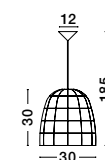

Adjustable Height

PIETRA - 673603
 Black Metal
 LED E27 3x12 Watt 230 Volt
 IP20 Bulb Excluded
 D: 30 H: 135 cm

03

wood & rattan

Adjustable Height

MARLO - 9586505
Natural Rattan
Black Fabric Wire & Base
LED E27 1x12 Watt 230 Volt
IP20 Bulb Excluded
D: 30 H1: 30 H2: 185 cm