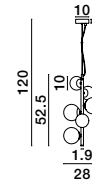

ODILLIA - 9009251
Matt Black Metal & Clear Glass
LED G9 6x6 Watt 230 Volt
IP20 Bulb Excluded
L: 28 W: 23.2 H: 120 cm