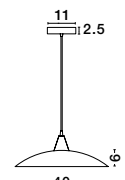

VICINO - 6302361
White Glossy Glass
Chrome Metal
LED E27 1x12 Watt 230 Volt
IP20 Bulb Excluded
Packing 5 pcs/box
D: 40 H1: 6 H2: 100 cm

GL 63023611