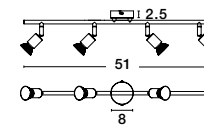

BASE - 661004

Matt White Metal
LED GU10 4x10 Watt 230 Volt
IP20 Bulb Excluded
L: 51 W: 8 H: 10.9 cm